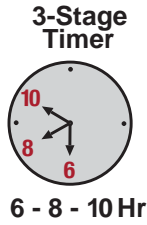

Real Wax LED Flameless Pillar Candles

Available January 2018

**4.5" H x 3" Dia.
LED Wax Pillars**
Ivory Candles (4/cs)
Includes 1 Remote
in: 4.5"H x 3"D (Wt. 3.0#)

HFWP34RT-A
Replaces WP34ITR

**6" H x 3" Dia.
LED Wax Pillars**
Ivory Candles (4/cs)
Includes 1 Remote
in: 6"H x 3"D (Wt. 4.0#)

HFWP36RT-A
Replaces WP36ITR

**8" H x 3" Dia.
LED Wax Pillars**
Ivory Candles (4/cs)
Includes 1 Remote
in: 8"H x 3"D (Wt. 5.0#)

HFWP38RT-A
Replaces WP38ITR

**TrueRange™
Magnetic
Remote Control**
(Replacement)
in: 3.4"H x 1.6"W (Wt. .2#)

HFWP-MRC
Replaces SC-REMOTE-IR

- Look of a real burning wax candle without the melted wax mess or replacement costs
- Real wax, unscented, smooth finish, ivory color
- Warm amber flame color with authentic flicker
- Plastic feet on bottom help keep wax off the table
- Bottom switch manual on/off and 8 hour default timer
- Remote operates all candles - one remote control is included with each case
- Remote-operated 3-stage timer: 6, 8 or 10 hour duration - automatic 24 hour cycle