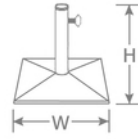

DETAILS

H	W	Lbs
15"	24"	65

24" Sq, 65 Lbs Base

Steel with E-coated powder coat finish

Holds up to 2" dia pole

Suitable for umbrella used in table

Base: Solid Steel

Assembly Required: Yes