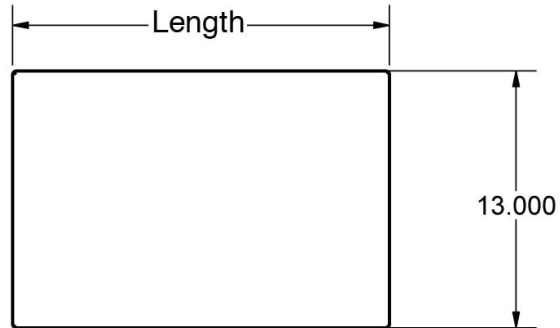

Side 2

PRODUCT DATA SHEET

BK RESOURCES