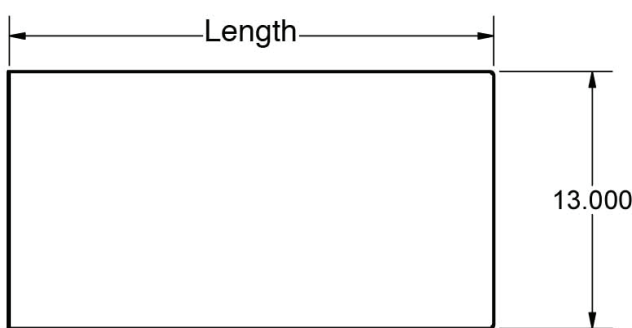

Side Splash for Mop Sinks

Stainless Steel Mop Sinks

Use your smart phone to scan the above QR code to visit our website:
www.bk-resources.com

Material:

- T-304 18 ga. Stainless Steel

Part Number	Description	Side 1 Dim. (l x h)	Side 2 Dim. (l x h)
MS-1620-SS2	2-Sided Splash for BKMS-1620	24.5" x 13"	19.042" x 13"
MS-2424-SS2	2-Sided Splash for BKMS-2424	28.625" x 13"	27.417" x 13"