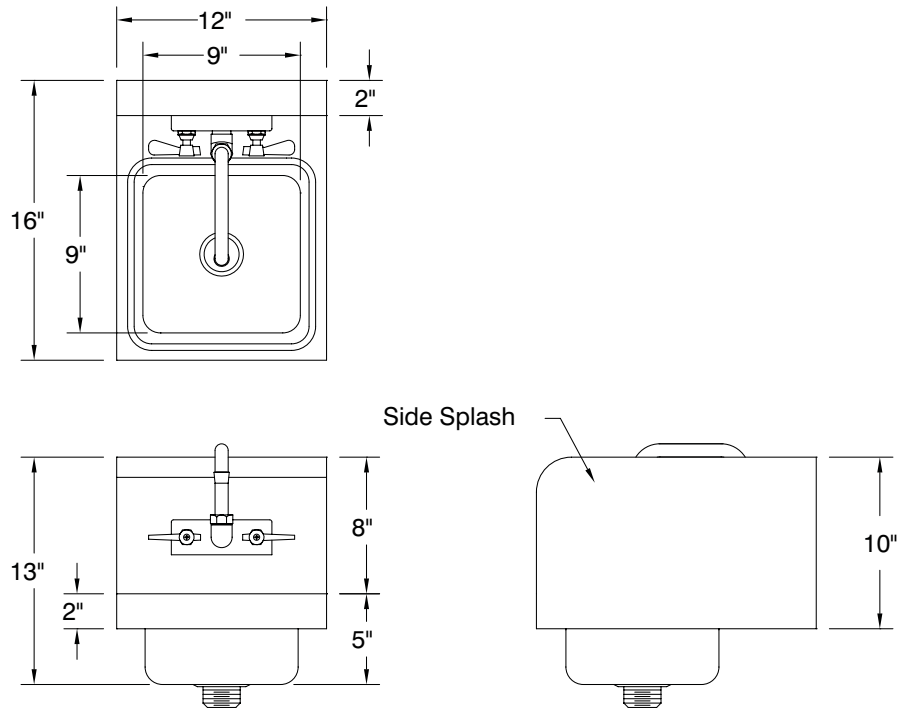

Wall mounting bracket is Galvanized and of offset design.

All fittings are brass / chrome plated unless otherwise indicated.

MECHANICAL:

Faucet supply is 1/2" IPS male thread hot and cold.

Faucet Flow Rate: 1.0 GPM/3.8 LPM aerator. 60 PSI.

DIMENSIONS and SPECIFICATIONS

TOL ± .500"

ALL DIMENSIONS ARE TYPICAL

7-PS-23-EC

7-PS-23EC-NF Same As
7-PS-23-EC, Faucet Omitted

12 lbs.

7-PS-23-EC-SP

7-PS-23ECSPNF Same As
7-PS-23-EC-SP, Faucet Omitted