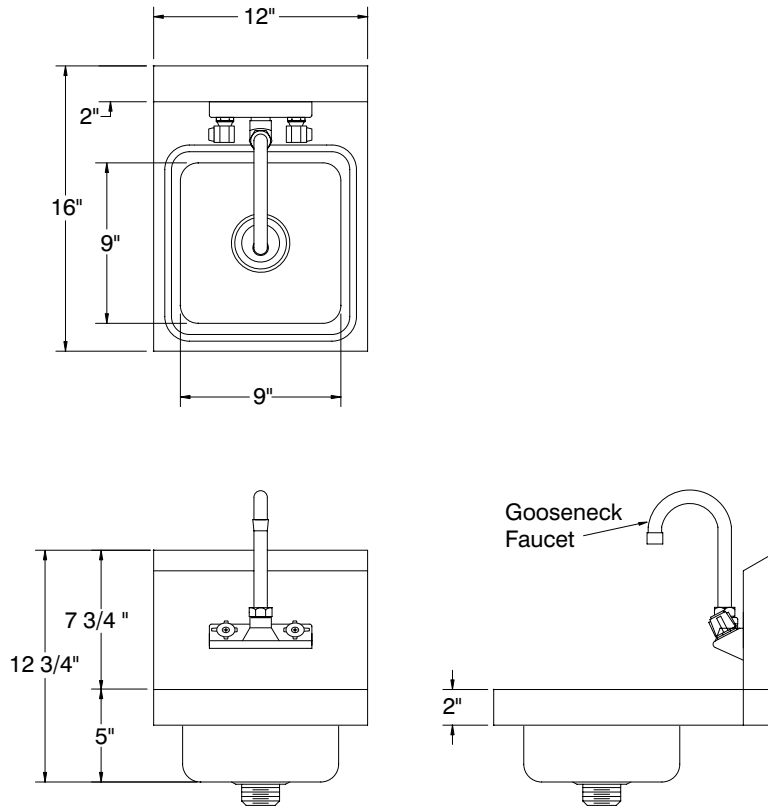

Wall mounting bracket is Galvanized and of offset design.

All fittings are brass / chrome plated unless otherwise indicated.

MECHANICAL:

Faucet supply is 1/2" IPS male thread hot and cold.

Faucet Flow Rate: 1.0 GPM/3.8 LPM aerator. 60 PSI.

DIMENSIONS and SPECIFICATIONS

TOL ± .500"

ALL DIMENSIONS ARE TYPICAL

7-PS-23-EC

7-PS-23EC-NF Same As
7-PS-23-EC, Faucet Omitted

12 lbs.

7-PS-23-EC-SP

7-PS-23ECSPNF Same As
7-PS-23-EC-SP, Faucet Omitted