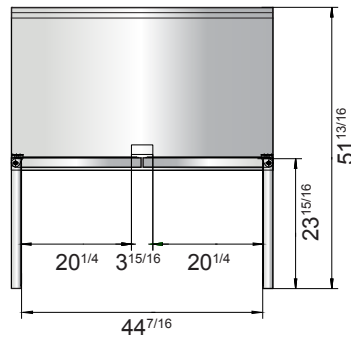

Toll Free: 855-855-0399 Email: info@atosausa.com
 www.atosa.com | www.atosausa.com
 California, Colorado, Florida, Georgia, Illinois,
 New Jersey, Ohio, Texas, Washington

SPECIFICATIONS

Models	Door	Capacity (Cu.Ft.)	Shelves	Casters (inch)	Amps (A)	Voltage (V/Hz/Ph)	HP	Refrigerant	Exterior Dimensions (inch)	Net Weight (lbs)	Gross Weight (lbs)
MGF8408GR	1	7.2	1	4	2.3	115/60/1	1/7	R290	27 ^{1/2} ×30×39 ^{4/5}	137	176
MGF8409GR	2	13.4	2	4	2.3	115/60/1	1/7	R290	48 ^{3/10} ×30×39 ^{4/5}	192	242
MGF8410GR	2	17.2	2	4	2.8	115/60/1	1/5	R290	60 ^{1/5} ×30×39 ^{4/5}	218	277

PLAN VIEW

MGF8408GR

MGF8409GR

MGF8410GR

Casters

Epoxy shelves

Rear grate