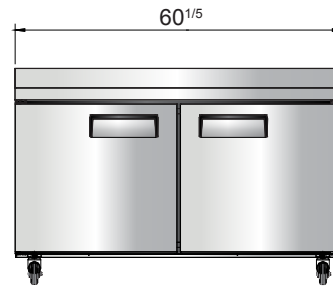

Toll Free: 855-855-0399 Email: info@atosausa.com
 www.atosa.com | www.atosausa.com
 California, Colorado, Florida, Georgia, Illinois,
 New Jersey, Ohio, Texas, Washington

SPECIFICATIONS

Models	Door	Capacity (Cu.Ft.)	Shelves	Casters (inch)	Amps (A)	Voltage (V/Hz/Ph)	HP	Refrigerant	Exterior Dimensions (inch)	Net Weight (lbs)	Gross Weight (lbs)
MGF8408GR	1	7.2	1	4	2.3	115/60/1	1/7	R290	27 ^{1/2} ×30×39 ^{4/5}	137	176
MGF8409GR	2	13.4	2	4	2.3	115/60/1	1/7	R290	48 ^{3/10} ×30×39 ^{4/5}	192	242
MGF8410GR	2	17.2	2	4	2.8	115/60/1	1/5	R290	60 ^{1/5} ×30×39 ^{4/5}	218	277

PLAN VIEW

MGF8408GR

MGF8409GR

MGF8410GR

Casters

Epoxy shelves

Rear grate