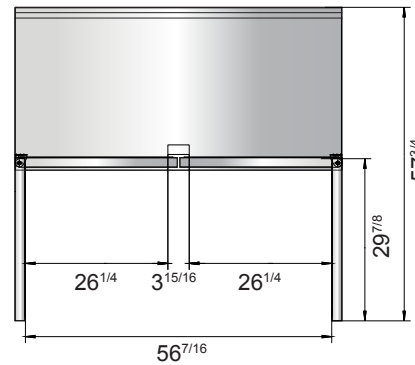

Toll Free: 855-855-0399 Email: info@atosausa.com
 www.atosa.com | www.atosausa.com
 California, Colorado, Florida, Georgia, Illinois,
 New Jersey, Ohio, Texas, Washington

SPECIFICATIONS

Models	Door	Capacity (Cu.Ft.)	Shelves	Casters (inch)	Amps (A)	Voltage (V/Hz/Ph)	HP	Refrigerant	Exterior Dimensions (inch)	Net Weight (lbs)	Gross Weight (lbs)
MGF8408GR	1	7.2	1	4	2.3	115/60/1	1/7	R290	27 ^{1/2} ×30×39 ^{4/5}	137	176
MGF8409GR	2	13.4	2	4	2.3	115/60/1	1/7	R290	48 ^{3/10} ×30×39 ^{4/5}	192	242
MGF8410GR	2	17.2	2	4	2.8	115/60/1	1/5	R290	60 ^{1/5} ×30×39 ^{4/5}	218	277

PLAN VIEW

MGF8408GR

MGF8409GR

MGF8410GR

Casters

Epoxy shelves

Rear grate