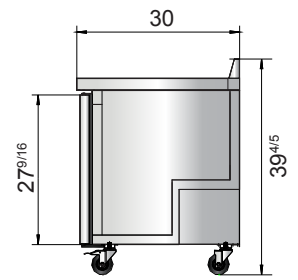

Toll Free: 855-855-0399 Email: info@atosausa.com
 www.atosa.com | www.atosausa.com
 California, Colorado, Florida, Georgia, Illinois,
 New Jersey, Ohio, Texas, Washington

SPECIFICATIONS

Models	Door	Capacity (Cu.Ft.)	Shelves	Casters (inch)	Amps (A)	Voltage (V/Hz/Ph)	HP	Refrigerant	Exterior Dimensions (inch)	Net Weight (lbs)	Gross Weight (lbs)
MGF8408GR	1	7.2	1	4	2.3	115/60/1	1/7	R290	27 ^{1/2} ×30×39 ^{4/5}	137	176
MGF8409GR	2	13.4	2	4	2.3	115/60/1	1/7	R290	48 ^{3/10} ×30×39 ^{4/5}	192	242
MGF8410GR	2	17.2	2	4	2.8	115/60/1	1/5	R290	60 ^{1/5} ×30×39 ^{4/5}	218	277

PLAN VIEW

MGF8408GR

MGF8409GR

MGF8410GR

Casters

Epoxy shelves

Rear grate