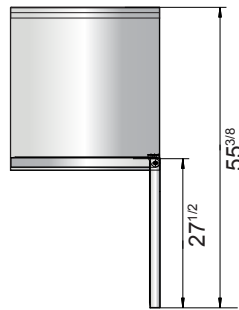

Toll Free: 855-855-0399 Email: info@atosausa.com
 www.atosa.com | www.atosausa.com
 California, Colorado, Florida, Georgia, Illinois,
 New Jersey, Ohio, Texas, Washington

SPECIFICATIONS

Models	Door	Capacity (Cu.Ft.)	Shelves	Casters (inch)	Amps (A)	Voltage (V/Hz/Ph)	HP	Refrigerant	Exterior Dimensions (inch)	Net Weight (lbs)	Gross Weight (lbs)
MGF8408GR	1	7.2	1	4	2.3	115/60/1	1/7	R290	27 ^{1/2} ×30×39 ^{4/5}	137	176
MGF8409GR	2	13.4	2	4	2.3	115/60/1	1/7	R290	48 ^{3/10} ×30×39 ^{4/5}	192	242
MGF8410GR	2	17.2	2	4	2.8	115/60/1	1/5	R290	60 ^{1/5} ×30×39 ^{4/5}	218	277

PLAN VIEW

MGF8408GR

MGF8409GR

MGF8410GR

Casters

Epoxy shelves

Rear grate