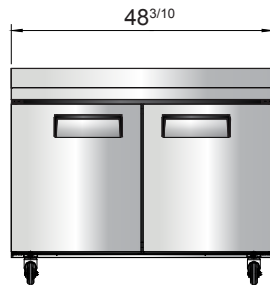

"WE MAKE THE KITCHEN BETTER!"

Toll Free: 855-855-0399 Email: info@atosausa.com
www.atosa.com | www.atosausa.com
California, Colorado, Florida, Georgia, Illinois,
New Jersey, Ohio, Texas, Washington

SPECIFICATIONS

Models	Door	Capacity (Cu.Ft.)	Shelves	Casters (inch)	Amps (A)	Voltage (V/Hz/Ph)	HP	Refrigerant	Exterior Dimensions (inch)	Net Weight (lbs)	Gross Weight (lbs)
MGF8408GR	1	7.2	1	4	2.3	115/60/1	1/7	R290	27^{1/2}×30×39^{4/5}	137	176
MGF8409GR	2	13.4	2	4	2.3	115/60/1	1/7	R290	48^{3/10}×30×39^{4/5}	192	242
MGF8410GR	2	17.2	2	4	2.8	115/60/1	1/5	R290	60^{1/5}×30×39^{4/5}	218	277

PLAN VIEW

MGF8409GR