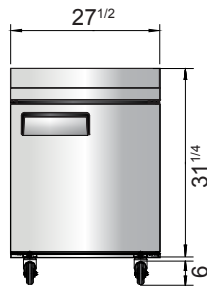

PLAN VIEW

MGF8408GR