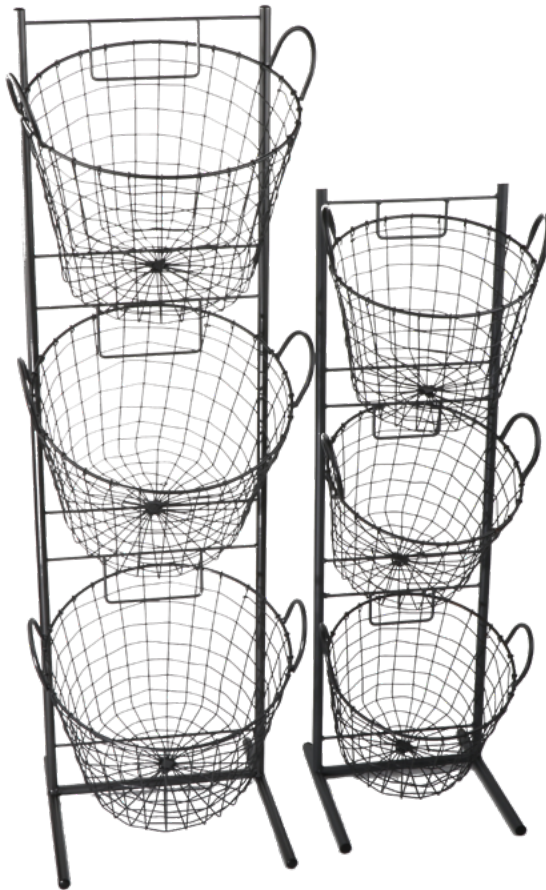

HEARTCRAFTED COFFEE

心機咖啡
 Heartcrafted Coffee
 心機咖啡
 Heartcrafted Coffee

歡迎光臨貴賓

BREEZE BAKSETS SETS

三層籃式展示架

內置三層籃，可放置多種零食，如 Doritos, Ruffles, KIND 等。

KIND ENERGY

多種口味，營養豐富。

STACCATO

多種口味，營養豐富。

RANCILIO

專業咖啡機，品質保證。

BIONELLI

專業咖啡機，品質保證。

WB-310-MG
Floor Stand for Hanging
Baskets
14" x 13" x 45"
1 ea.
Fits WB-319-MG

WB-311-MG
Floor Stand for Hanging
Baskets
11.75" x 10.5" x 35.25"
1 ea.
Fits WB-318-MG

WB-319-MG
Hanging Basket with
Loop Handles
13" dia., 9.5" H
20 ea.
Fits WB-310-MG

WB-318-MG
Hanging Basket with
Loop Handles
11" dia., 7.75" H
30 ea.
Fits WB-311-MG

How to Assemble the Floor Stand and Hanging Baskets

- With the basket's handles positioned at 3 o'clock and 9 o'clock, place the back side of the basket (12 o'clock position) behind the rectangular metal lip of the floor stand
- Lean the basket slightly forward so that the back of the basket (12 o'clock) is supported by the rectangular metal lip on the floor stand
- Shift the basket as needed until the base of the basket touches the floor stand's support bar and feels secure
- The basket will be slightly angled forward and held in place by the rectangular metal lip on top and the support bar on the bottom of the floor stand