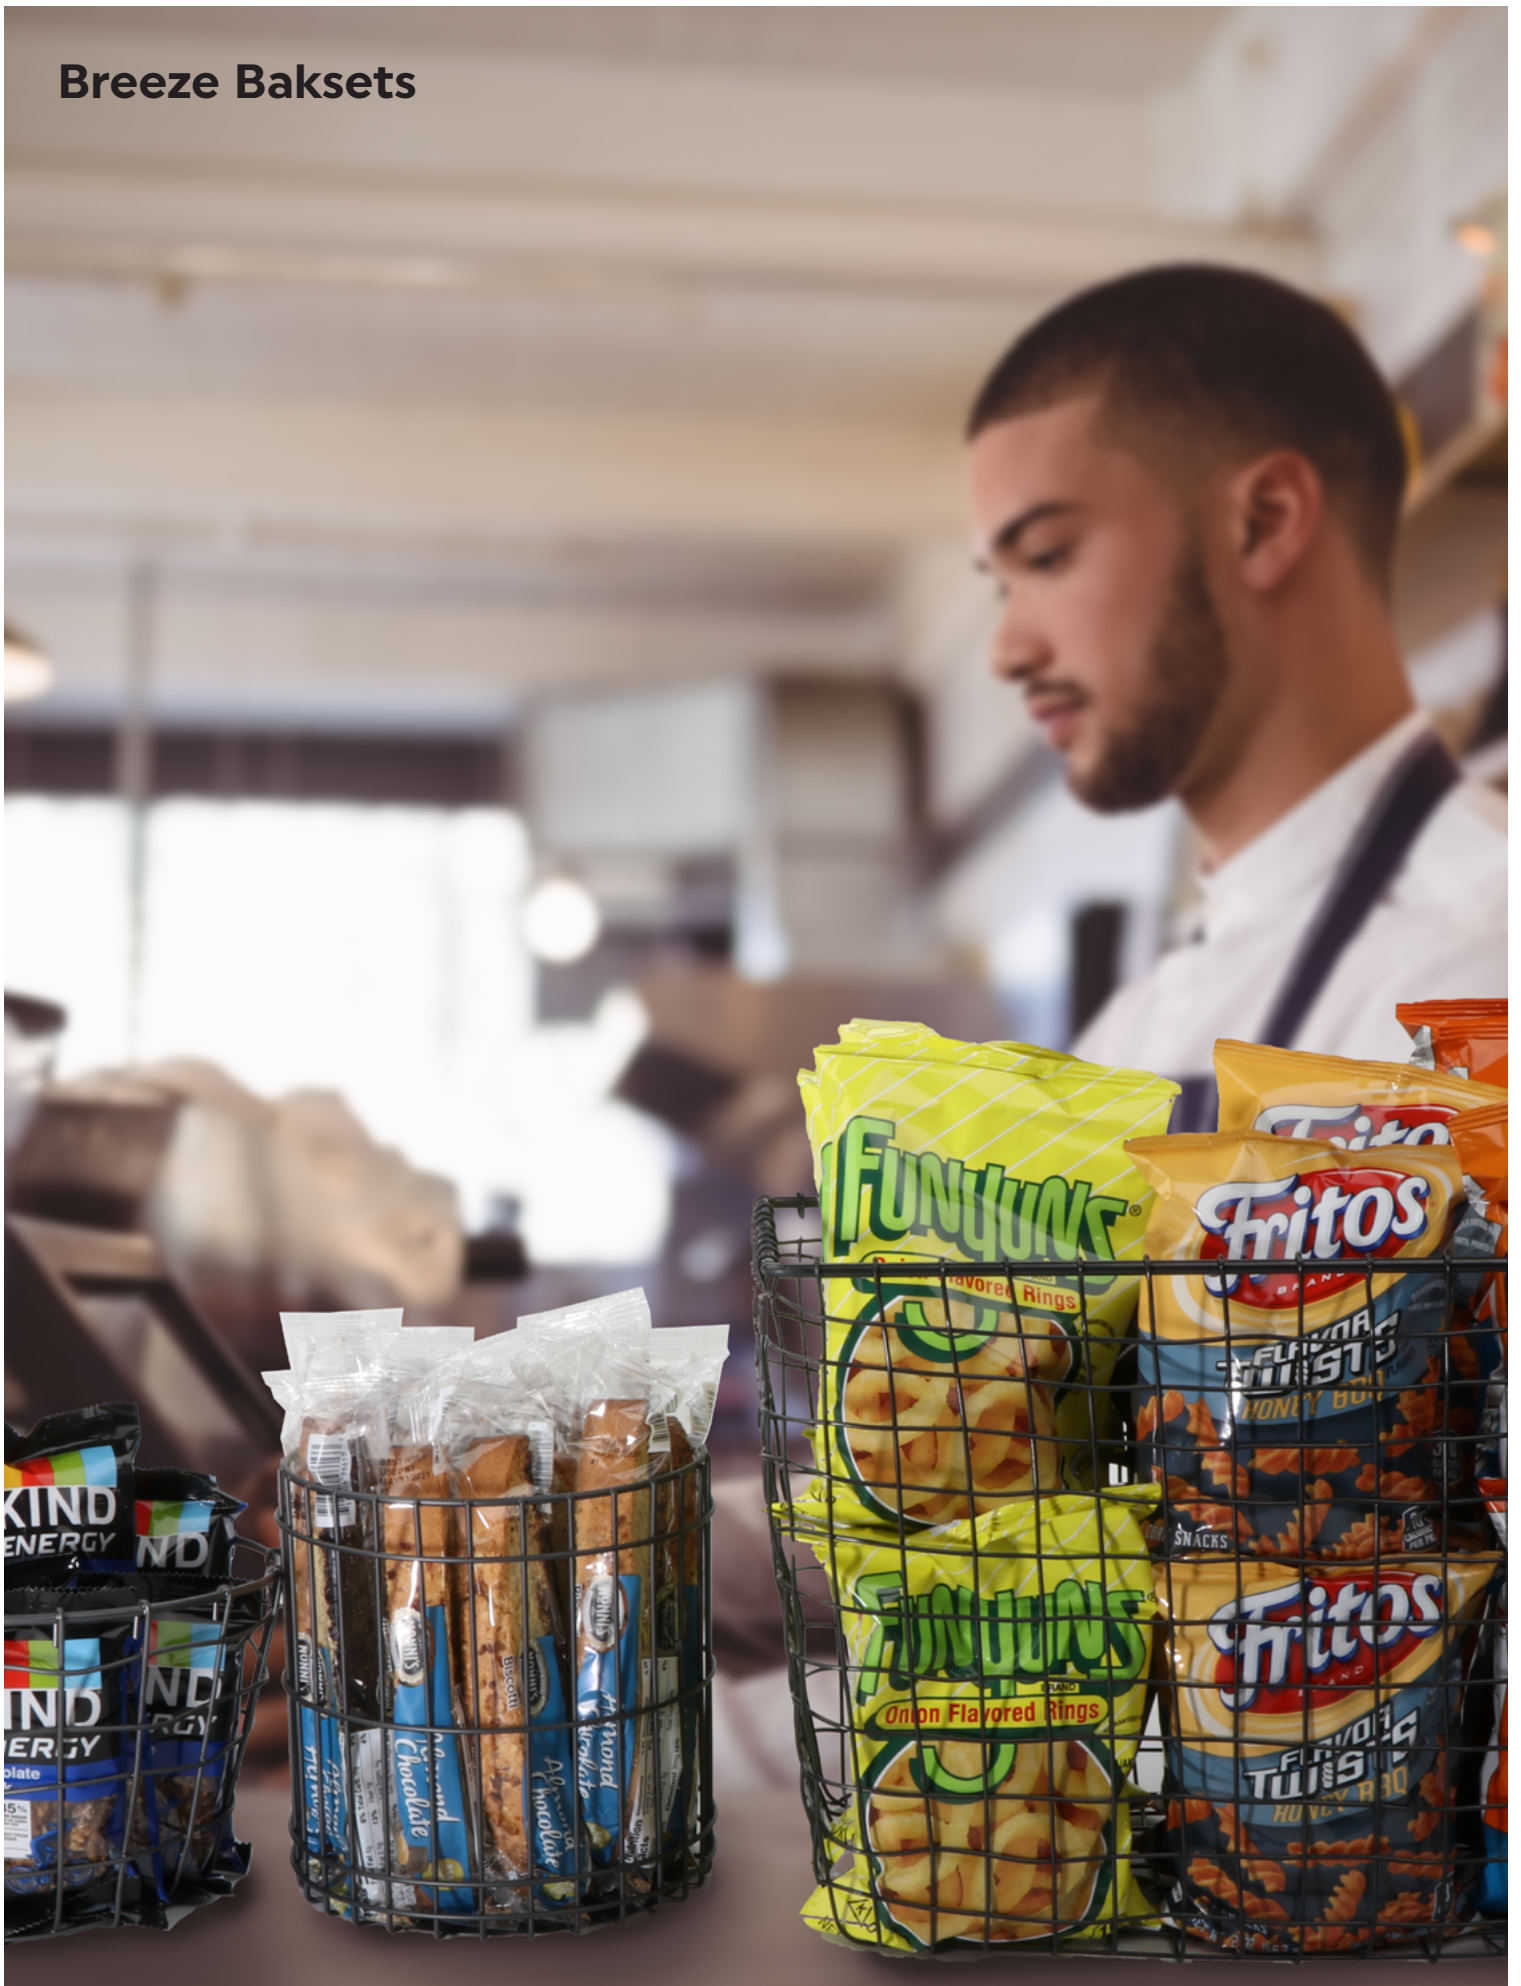

Breeze Baksets