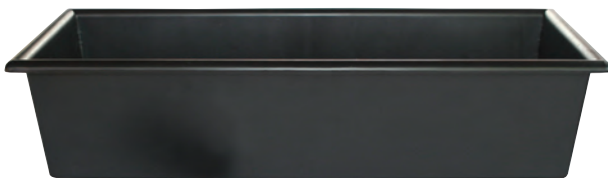

Bar Organizers, Napkin Holders & Bar Rail Mats

Napkin / Rod Holder
3 Compartment
Black - Polystyrene
CR-1272

Condiment Bar Caddy
4 Compartment - Semi-Clear Lid & White Base
CR-1380

Napkin Holder
1 Compartment
Black - Polystyrene
CR-1273

Bar Rail Mat
Black - 3" x 24" - One Piece Thermoplastic Rubber
CR-753BLK

Drain Trays, Funnels & Extensions

ALL MADE IN USA

Bar Drain Tray
With Drain Tube - Black - 14"L X 5"W X 3"D
CR-760

Bar Drain Tray Replacement Tube - Black
CR-759

Drain Funnel
Black - 1½QT, 7" Diameter
With 1ea Medium & Coarse Screens
CR-804

Superb Seal Bar Drain Extension
May be used with funnel or tray
CR-700 8" - FITS 1" TO 1½" DRAIN
CR-701 10" - FITS 1¼" TO 1¾" DRAIN