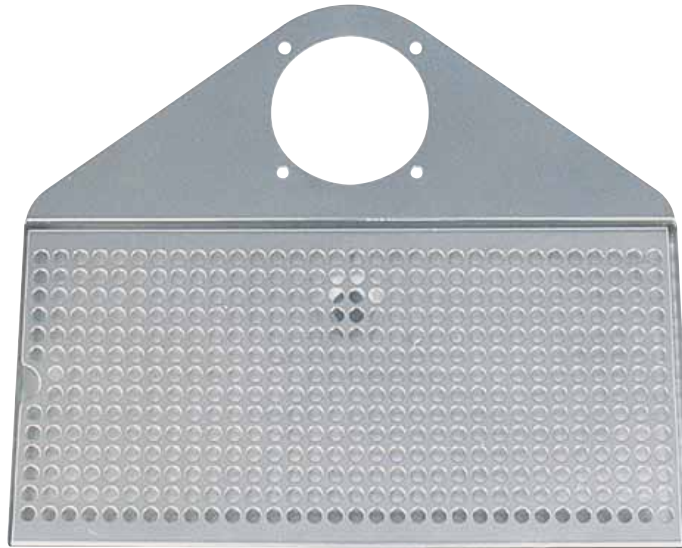

- Mounts on drink rail, bar must be cut-out to accommodate tray.
- Robust 18 gauge stainless steel construction.
- Welded corners, finished smooth for safety and appearance.
- Perforated screen for maximum drip coverage.

Stainless Steel
DP-740DP

PVD Brass
DP-740DSSPVD

Features

Tarnish Free
PVD Brass.

Stainless Steel for
hygiene and durability.

Specifications

Part No.	Description	Shipping Weight	Box Dimensions
<input type="checkbox"/> DP-740DP	Stainless Steel	2 kg	483mm L x 407mm W x 51 mm H
		5 lbs	19"L x 16"W x 2"H
<input type="checkbox"/> DP-740DSSPVD	PVD Brass	2 kg	483mm L x 407mm W x 51 mm H
		5 lbs	19" L x 16"W x 2"H