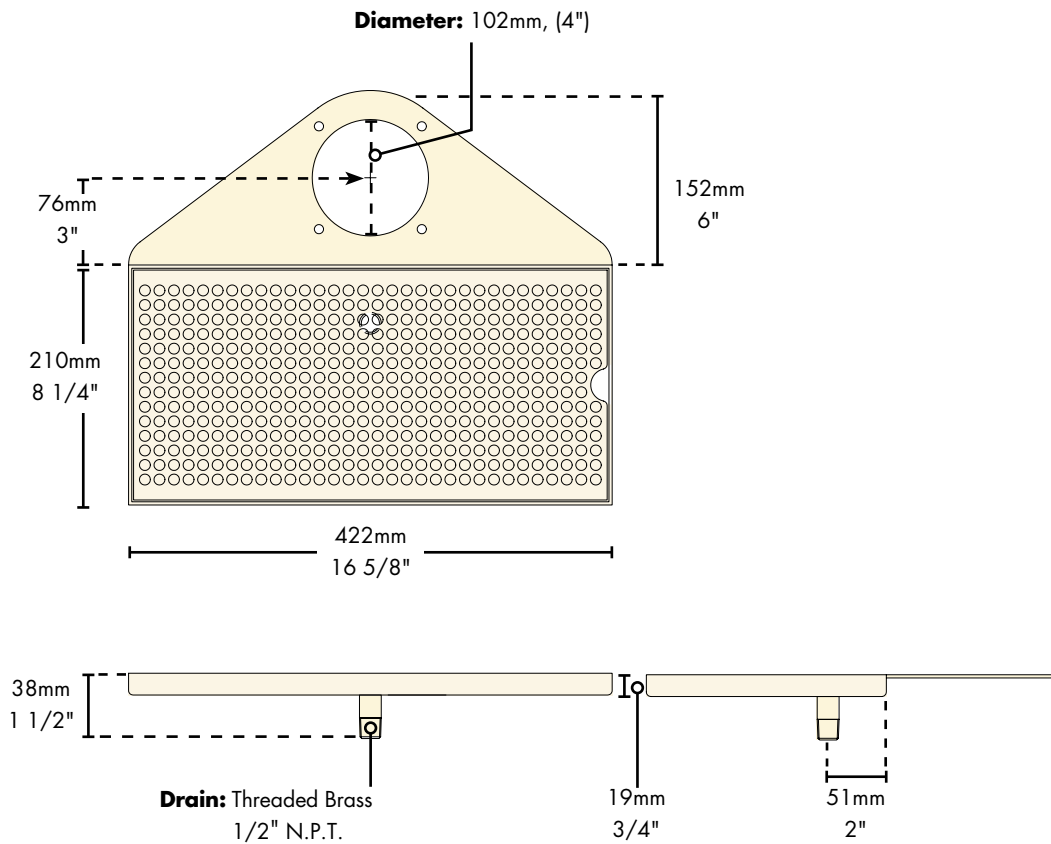

Specifications

Part No.	Description	Shipping Weight	Box Dimensions
☐ DP-740DP	Stainless Steel	2 kg	483mm L x 407mm W x 51 mm H
		5 lbs	19"L x 16"W x 2"H
☐ DP-740DSSPVD	PVD Brass	2 kg	483mm L x 407mm W x 51 mm H
		5 lbs	19" L x 16"W x 2"H

Dimensions

Copyright ©2011 Micro Matic USA, Inc. All Rights Reserved.

00330D1008

www.micromatic.com

Toll Free: 1-(866) 327-4159

West	Central	Southeast	Northeast
19791 Bahama Street Northridge, CA 91324 Tel. (818) 701-9765 Fax. (818) 701-9844	10726 North Second Street Machesney Park, IL 61115 Tel. (815) 968-7557 Fax. (815) 968-0363	2364 Simon Court Brooksville, FL 34604 Tel. (352) 799-6331 Fax. (352) 796-2429	4601 Saucon Creek Road Center Valley, PA 18034 Tel. (610) 625-4464 Fax. (610) 625-4466