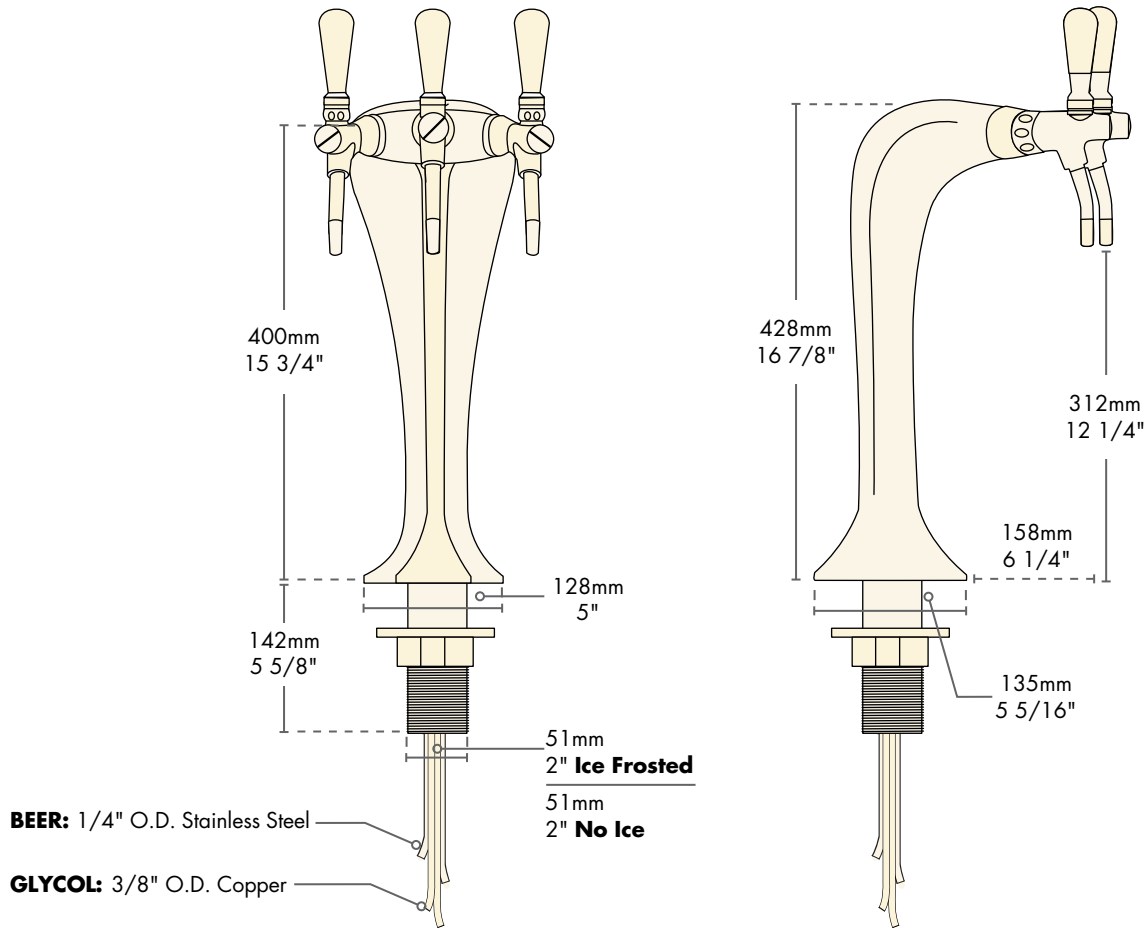

Specifications

Micro Matic reserves the right to change specifications without notice.

AUTOQUOTES

Part No.	Faucets	Finish	Dispense System	Shipping Weight	Box Dimensions
☐ MM1093F (Ice Frosted)	3	Chrome	Glycol	6 kg	711mm L x 203mm W x 203mm H
				13 lbs	28"L x 8"W x 8"L
☐ MM1093K (No Ice)	3	Chrome	Glycol	6 kg	711mm L x 203mm W x 203mm H
				13 lbs	28"L x 8"W x 8"L

Dimensions

Copyright ©2011 Micro Matic USA, Inc. All Rights Reserved.

00240:00810

MICRO MATIC

www.micromatic.com

Toll Free: 1-(866) 327-4159

West	Central	Southeast	Northeast
19791 Bahama Street Northridge, CA 91324 Tel. (818) 701-9765 Fax. (818) 701-9844	10726 North Second Street Machesney Park, IL 61115 Tel. (815) 968-7557 Fax. (815) 968-0363	2364 Simon Court Brooksville, FL 34604 Tel. (352) 799-6331 Fax. (352) 796-2429	4601 Saucon Creek Road Center Valley, PA 18034 Tel. (610) 625-4464 Fax. (610) 625-4466