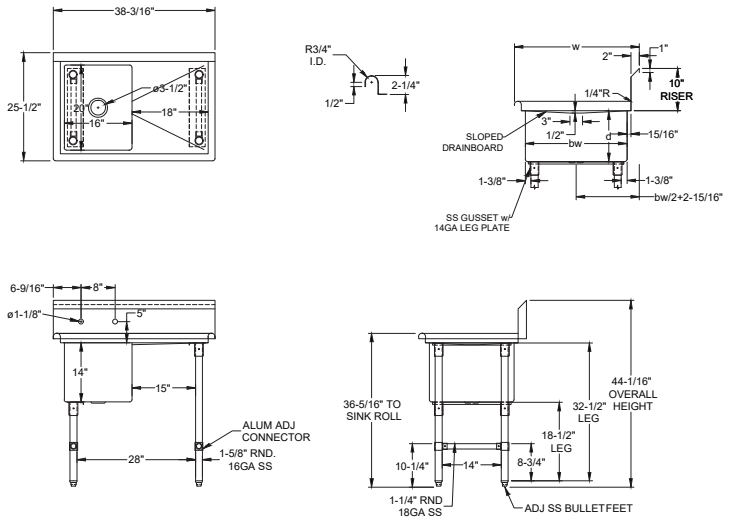

PREMIUM 1-BOWL 1-DRAINBOARD SINK (RIGHT)

SINKS - 1 BOWL

MATERIALS

- 16 Gauge 300 Series Stainless Steel; Fabricated
- Stainless Steel Legs, Gussets, Cross-Bracing, and Bullet Feet

**COMPATIBLE WITH
NEW NBR FAUCETS!
SEE PAGE 75**

FEATURES

- 10"H Backsplash with 2" Return to Wall
- 8" On-Center Wall-Mounted Faucet Holes
- 3-1/2" Die-Stamped Drain Opening With Drain Basket Included
 - One Drainboard (Right Side)
 - Cross-Bracing for Reinforced Support
 - Adjustable Bullet Feet

MODEL NUMBER	BOWL SIZE L X W X H	LENGTH	WIDTH	DRAINBOARD SIZE
1SS-162014R18	16" x 20" x 14"	38- ³ / ₁₆ "	25- ¹ / ₂ "	18"
1SS-181814R18	18" x 18" x 14"	40- ³ / ₁₆ "	23- ¹ / ₂ "	18"
1SS-182414R18	18" x 24" x 14"	40- ³ / ₁₆ "	29- ¹ / ₂ "	18"
1SS-182414R24	18" x 24" x 14"	46- ³ / ₁₆ "	29- ¹ / ₂ "	24"
1SS-242414R24	24" x 24" x 14"	52- ³ / ₁₆ "	29- ¹ / ₂ "	24"