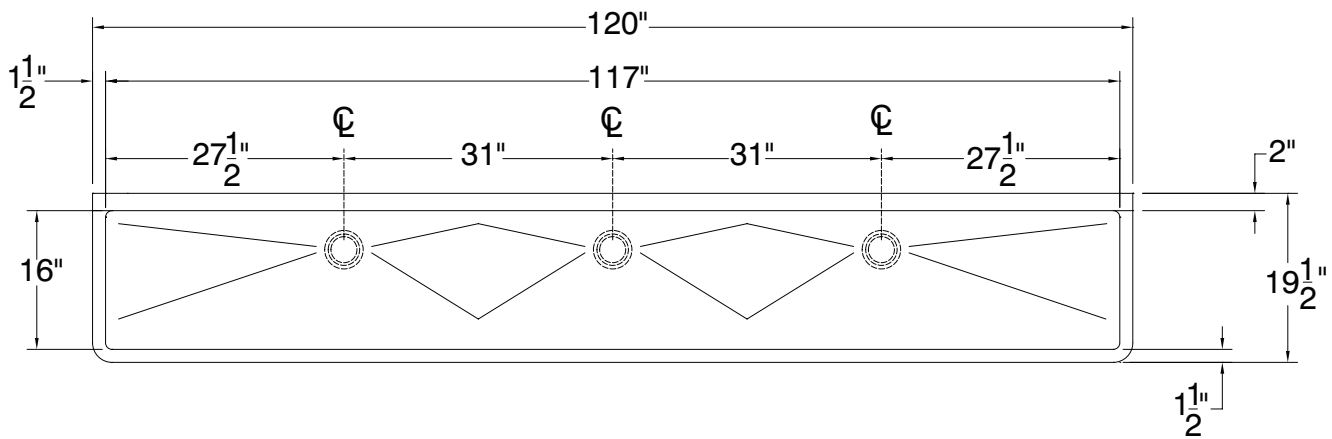

DETAILS and SPECIFICATIONS

TOL ± .500"

FITTINGS SUPPLIED AS SHOWN

ALL DIMENSIONS ARE TYPICAL

FS-WM-120-ADA

A.D.A.
COMPLIANT

180 Lbs.