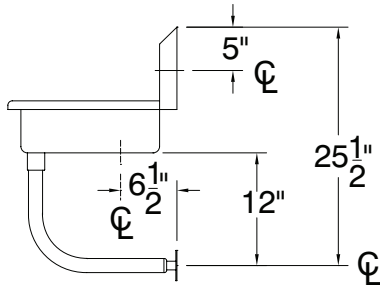

DETAILS and SPECIFICATIONS

TOL ± .500"

FITTINGS SUPPLIED AS SHOWN

ALL DIMENSIONS ARE TYPICAL

FS-WM-120-ADA

A.D.A.
COMPLIANT

180 Lbs.