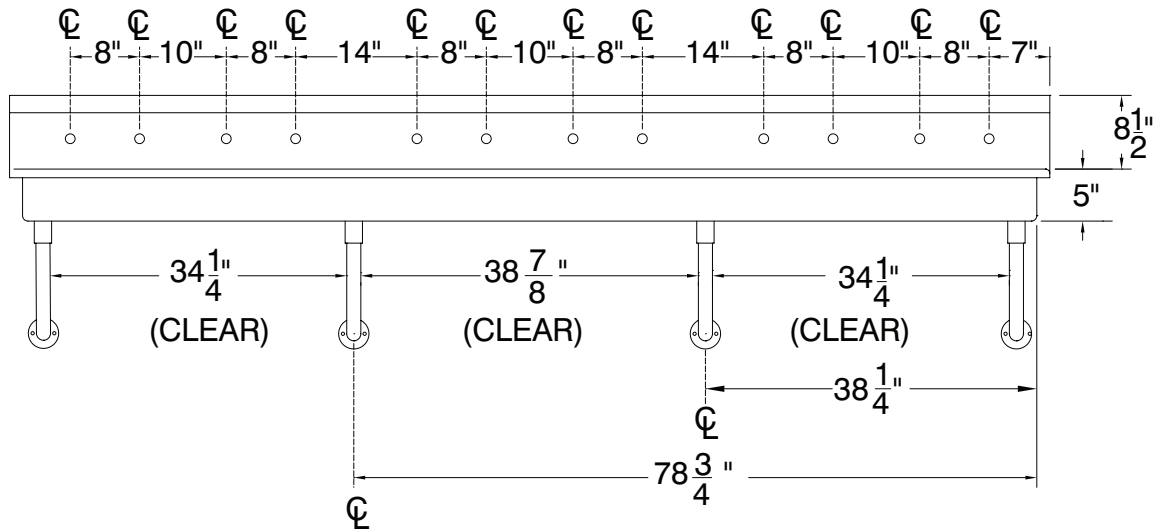

DETAILS and SPECIFICATIONS

TOL ± .500"

FITTINGS SUPPLIED AS SHOWN

ALL DIMENSIONS ARE TYPICAL

FS-WM-120-ADA

A.D.A.
COMPLIANT

180 Lbs.