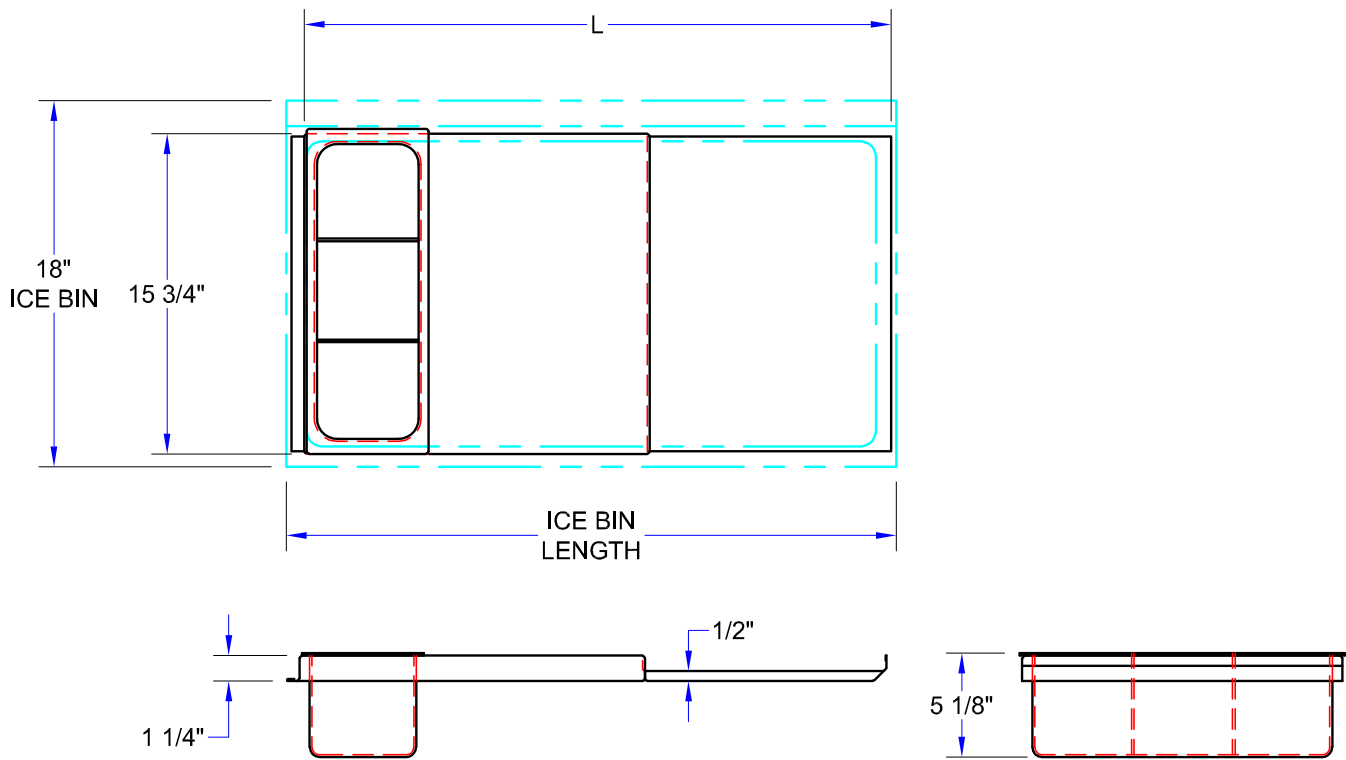

# "UBIBL-18" UNDERBAR ICE BIN LID

*Slim-Line 18" Width, w/Bottle Well Holder*

**FEATURES:**

- 18GA Stainless Steel Construction
- Type 300 Stainless Steel With #4 Polish, Satin Finish
- Door Slides Side To Side, Reversible
- 18" Width Holds 3 Bottles

## "UBIBL-18" ICE BIN LID W/BOTTLE WELL HOLDER - 18" WIDTH

MODEL	DESCRIPTION	LENGTH	WEIGHT (LBS)
UBIBL-1824-BWH	Slim-Line - 18" Width	24"	9
UBIBL-1830-BWH	Slim-Line - 18" Width	30"	11
UBIBL-1836-BWH	Slim-Line - 18" Width	36"	12
UBIBL-1848-BWH	Slim-Line - 18" Width	48"	15

ALL DIMENSIONS ARE TYPICAL. TOLERANCE +/- .500". JOHN BOOS & CO. RESERVES THE RIGHT TO CHANGE SPECIFICATIONS WITHOUT NOTICE.