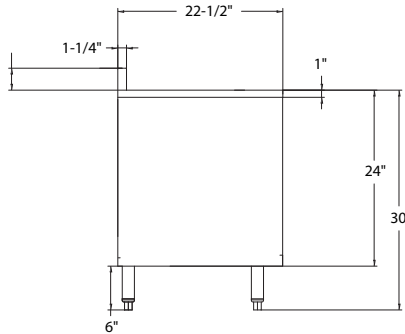

Glass Storage Cabinets

Silver Series Underbar

18-GSB1

18-GSB3
Middle Shelf (2 racks)

Standard Features

- Embossed drainboard top
- Durable stainless steel construction
- Fits (3) 20" x 20" Glass Racks (not included) (18-GSB1)
- Fits (2) 20" x 20" Glass Racks (not included) (18-GSB3)
- 22-1/2" front to back depth
- 3" H backsplash

Specifications

Drainboard	▪ 20 gauge embossed stainless steel reinforced with welded braces every 6"
	▪ 3/4" radius on all vertical and horizontal edges
Material	▪ 20 gauge 304 stainless steel body
Backsplash	▪ 3"
Legs	▪ 6" tubular (1-5/8" diameter) 16 gauge stainless steel with grey plastic bullet foot
Drains	▪ (2) 1" brass threaded drains

Model	Description	20" x 20" Glass Rack Capacity
18-GSB1	Glass Storage with Drainboard Top and Adjustable (3) Rack Slides	3
18-GSB3	Glass Storage with Drainboard Top and Middle Shelf	2

18-GSB1