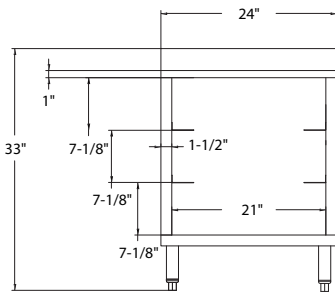

Glass Storage Cabinets

Silver Series Underbar

18-GSB1

18-GSB3
Middle Shelf (2 racks)

Standard Features

- Embossed drainboard top
- Durable stainless steel construction
- Fits (3) 20" x 20" Glass Racks (not included) (18-GSB1)
- Fits (2) 20" x 20" Glass Racks (not included) (18-GSB3)
- 22-1/2" front to back depth
- 3" H backsplash

Specifications

Drainboard	▪ 20 gauge embossed stainless steel reinforced with welded braces every 6"
	▪ 3/4" radius on all vertical and horizontal edges
Material	▪ 20 gauge 304 stainless steel body
Backsplash	▪ 3"
Legs	▪ 6" tubular (1-5/8" diameter) 16 gauge stainless steel with grey plastic bullet foot
Drains	▪ (2) 1" brass threaded drains

Model	Description	20" x 20" Glass Rack Capacity
18-GSB1	Glass Storage with Drainboard Top and Adjustable (3) Rack Slides	3
18-GSB3	Glass Storage with Drainboard Top and Middle Shelf	2

18-GSB1

18-GSB3