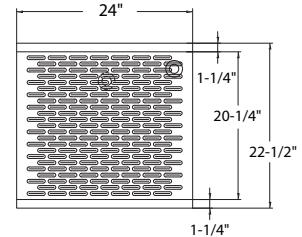

Glass Storage Cabinets

Silver Series Underbar

18-GSB1

18-GSB3
Middle Shelf (2 racks)

Standard Features

- Embossed drainboard top
- Durable stainless steel construction
- Fits (3) 20" x 20" Glass Racks (not included) (18-GSB1)
- Fits (2) 20" x 20" Glass Racks (not included) (18-GSB3)
- 22-1/2" front to back depth
- 3" H backsplash

Specifications

Drainboard	▪ 20 gauge embossed stainless steel reinforced with welded braces every 6"
	▪ 3/4" radius on all vertical and horizontal edges
Material	▪ 20 gauge 304 stainless steel body
Backsplash	▪ 3"
Legs	▪ 6" tubular (1-5/8" diameter) 16 gauge stainless steel with grey plastic bullet foot
Drains	▪ (2) 1" brass threaded drains

Model	Description	20" x 20" Glass Rack Capacity
18-GSB1	Glass Storage with Drainboard Top and Adjustable (3) Rack Slides	3
18-GSB3	Glass Storage with Drainboard Top and Middle Shelf	2

18-GSB1

18-GSB3