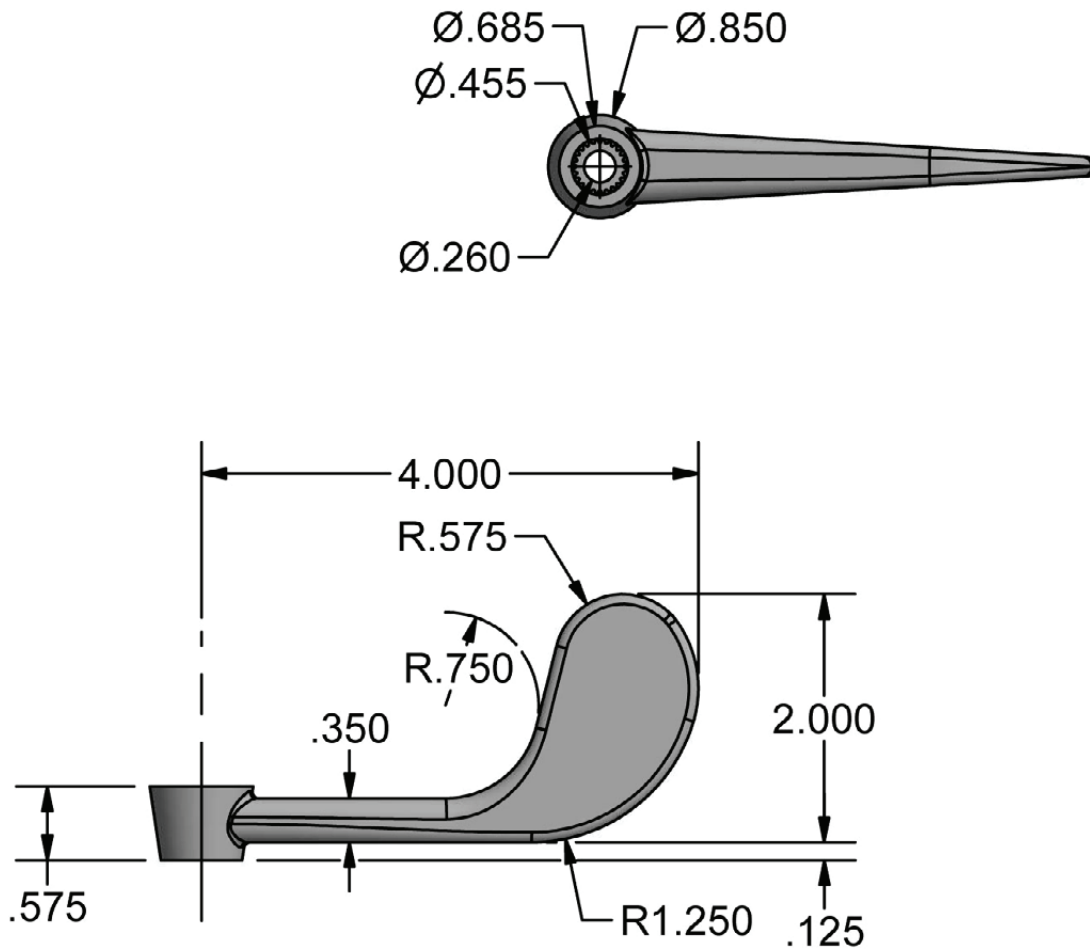

## Stainless Steel Wrist Blade Handles

Model: EVO-WBH

### Product Specifications:

- Chrome Plated
- For ADA Applications
- 1 Year Warranty

### Exploded Parts Detail:

Diagram #	Quantity	Part Number	Description
1	2	EVO-WBH-HC	(1) RED & (1) BLUE Indicators
2	2	5mm-WBH-S	Screw
3	2	EVO-WBH	Wrist Blade Handle