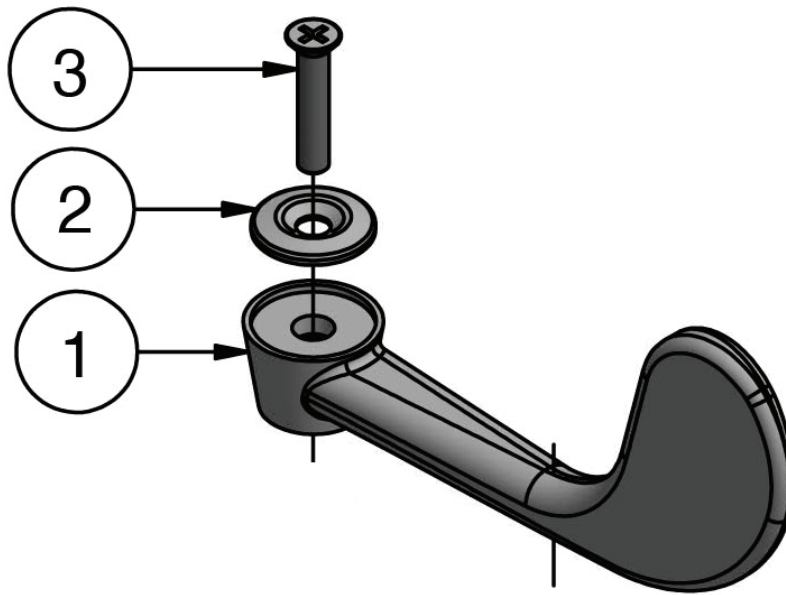

## Stainless Steel Wrist Blade Handles

Model: EVO-WBH

### Exploded Parts Detail:

Diagram #	Quantity	Part Number	Description
1	2	EVO-WBH-HC	(1) RED & (1) BLUE Indicators
2	2	5mm-WBH-S	Screw
3	2	EVO-WBH	Wrist Blade Handle