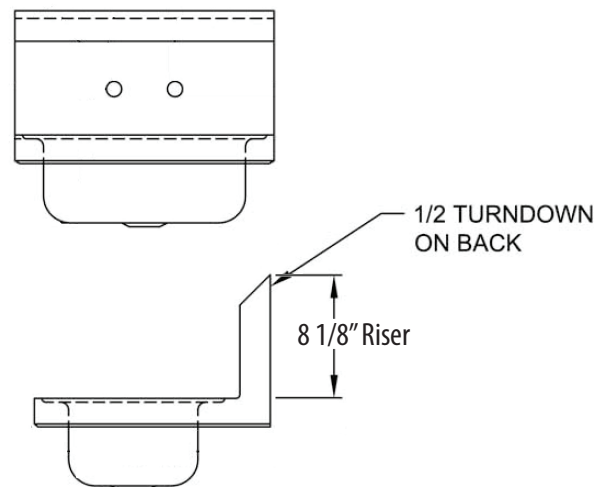

14" x 10" Splash Mount Hand Sinks w/ P-Trap

Stainless Steel Hand Sinks

Use your smart phone to scan the above QR code to visit our website:
www.bk-resources.com

Certifications:

Features:

- Wall Mounting Hardware Included
- P-Trap Included
- Drain Included
- Marine Edge

Options:

- Upgraded Faucets
- Other Plumbing Accessories - Call For Details

Material:

- 20 Gauge T-304 Stainless Steel

Part Number	Unit Size (l x w)	Bowl Dim. (l x w x d)	Faucet / Spout Mounting	Side Splash	Included Faucet	Drain Size	Product Weight (lbs)
BKHS-W-1410-PT-G	17" x 15 ^{1/2} "	14" x 10" x 5"	4" O.C. Splash	-	BKF-W-3G-G	1 7/8"	10.00
BKHS-W-1410-SS-PT-G	17" x 15 ^{1/2} "	14" x 10" x 5"	4" O.C. Splash	Dual	BKF-W-3G-G	1 7/8"	20.00