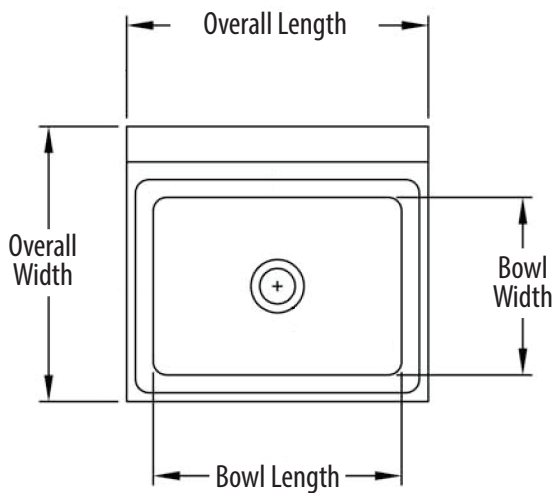

14" x 10" Splash Mount Hand Sinks w/ P-Trap

Stainless Steel Hand Sinks

Use your smart phone to scan the above QR code to visit our website:
www.bk-resources.com

Certifications:

Features:

- Wall Mounting Hardware Included
- P-Trap Included
- Drain Included
- Marine Edge

Options:

- Upgraded Faucets
- Other Plumbing Accessories - Call For Details

Material:

- 20 Gauge T-304 Stainless Steel

Part Number	Unit Size (l x w)	Bowl Dim. (l x w x d)	Faucet / Spout Mounting	Side Splash	Included Faucet	Drain Size	Product Weight (lbs)
BKHS-W-1410-PT-G	17" x 15 ^{1/2} "	14" x 10" x 5"	4" O.C. Splash	-	BKF-W-3G-G	1 7/8"	10.00
BKHS-W-1410-SS-PT-G	17" x 15 ^{1/2} "	14" x 10" x 5"	4" O.C. Splash	Dual	BKF-W-3G-G	1 7/8"	20.00