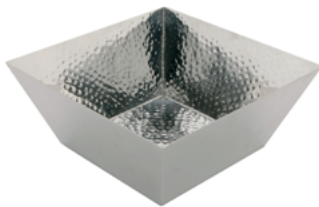

Designed
To Serve

Hammersmyth™

Hand-hammered artisanal trays and bowls offer hoteliers and caterers a unique and stylish way to present anything from silverware and coffee service to passed hor d'oeuvres* and small bites*. Each has the option of a polished stainless steel or an antique bronze finish to help blend seamlessly into your current décor.

Hammersmyth™

- Trays feature artisanal, rounded handles so you can easily move from front- to back-of-house
- Perfect as a stand-alone décor item or for serving food*
- Enjoy a long service life with both the polished stainless steel and antique brass-plated stainless steel

*Antique brass finish not intended for food contact (polished stainless steel finish is food-safe). Food-safe silicone liners sold separately.

AVAILABLE COLORS

SSTPD-1906-
Hammered Tray with Handles
19" x 6", 0.4" H
1 ea.

SSTPD-1915-
Hammered Tray with Handles
19" x 15", 0.4" H
1 ea.

SSTPD-1612-
Hammered Tray with Handles
16" x 12", 0.4" H
1 ea.

SSBPD-8-
Hammered Square Bowl
8.4" x 8.4", 3.75" H
12 ea.

SSBPD-6-
Hammered Square Bowl
6.4" x 6.4", 2.75" H
12 ea.