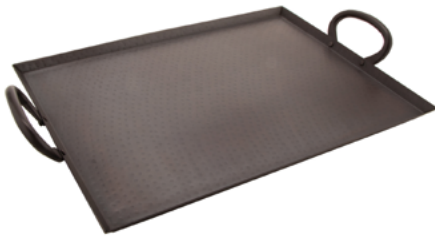

Designed
To Serve

Hammersmyth™

Hand-hammered artisanal trays and bowls offer hoteliers and caterers a unique and stylish way to present anything from silverware and coffee service to passed hor d'oeuvres* and small bites*. Each has the option of a polished stainless steel or an antique bronze finish to help blend seamlessly into your current décor.

Hammersmyth™

- Trays feature artisanal, rounded handles so you can easily move from front- to back-of-house
- Perfect as a stand-alone décor item or for serving food*
- Enjoy a long service life with both the polished stainless steel and antique brass-plated stainless steel

*Antique brass finish not intended for food contact (polished stainless steel finish is food-safe). Food-safe silicone liners sold separately.

AVAILABLE COLORS

SSTPD-1906-
Hammered Tray with Handles
19" x 6", 0.4" H
1 ea.

SSTPD-1915-
Hammered Tray with Handles
19" x 15", 0.4" H
1 ea.

SSTPD-1612-
Hammered Tray with Handles
16" x 12", 0.4" H
1 ea.

SSBPD-8-
Hammered Square Bowl
8.4" x 8.4", 3.75" H
12 ea.

SSBPD-6-
Hammered Square Bowl
6.4" x 6.4", 2.75" H
12 ea.