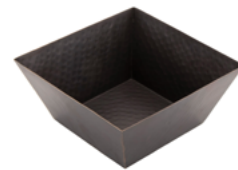

Hammersmyth™

- Trays feature artisanal, rounded handles so you can easily move from front- to back-of-house
- Perfect as a stand-alone décor item or for serving food*
- Enjoy a long service life with both the polished stainless steel and antique brass-plated stainless steel

*Antique brass finish not intended for food contact (polished stainless steel finish is food-safe). Food-safe silicone liners sold separately.

AVAILABLE COLORS

SSTPD-1906-
Hammered Tray with Handles
19" x 6", 0.4" H
1 ea.

SSTPD-1915-
Hammered Tray with Handles
19" x 15", 0.4" H
1 ea.

SSTPD-1612-
Hammered Tray with Handles
16" x 12", 0.4" H
1 ea.

SSBPD-8-
Hammered Square Bowl
8.4" x 8.4", 3.75" H
12 ea.

SSBPD-6-
Hammered Square Bowl
6.4" x 6.4", 2.75" H
12 ea.