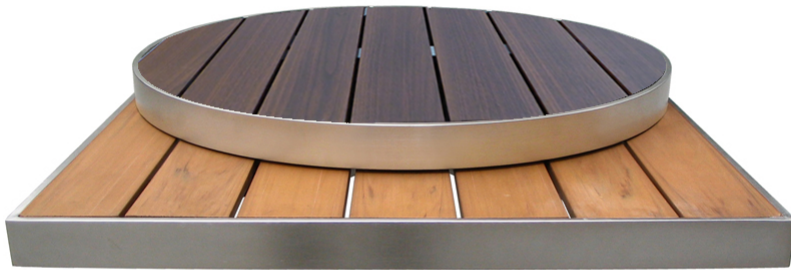

DETAILS

TS Lbs
35" Dia" 12

Outdoor Table Top

Wood-Look Aluminum Slats

View Table Top & Base Fit Guide
under Assembly instructions

Top Thickness: 1 3/4"

Top: Aluminum, Brushed

SHIPPING

Master Pack Quantity: 1
Master Pack Dimensions: 37"x39"x4"
Master Pack Weight: 20 Lbs.
Freight Class: 150
FOB: PA 17042

Quick Ship Finishes:

- | | | |
|--|---|---|
|  |  |  |
| 06-401
Oak w /
Brushed
Aluminum
Edge | 06-402
Wenge w
/ Brushed
Aluminum
Edge | 24-400
Grey w /
A/Black
Edge |