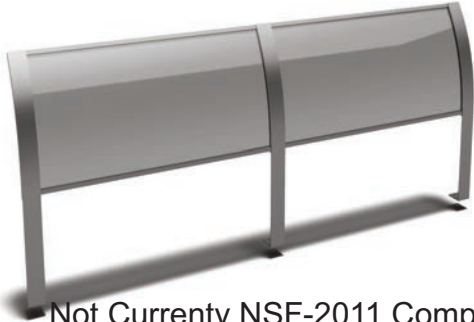

Item No.: _____

Quantity: _____

SNEEZE GUARDS

SNEEZE GUARD FULL SERVICE

CPS - SERIES
Curved Plexiglas

- CPS-2
- CPS-3
- CPS-4
- CPS-5
- CPS-6

Not Currently NSF-2011 Compliant

SPECIFICATIONS

The uprights are constructed of 1/4" x 2" stainless steel bar stock, all welded, ground and polished to a uniform finish and formed as curved vertical supports for 1/4" thick Plexiglas.

Specifications subject to change without notice.