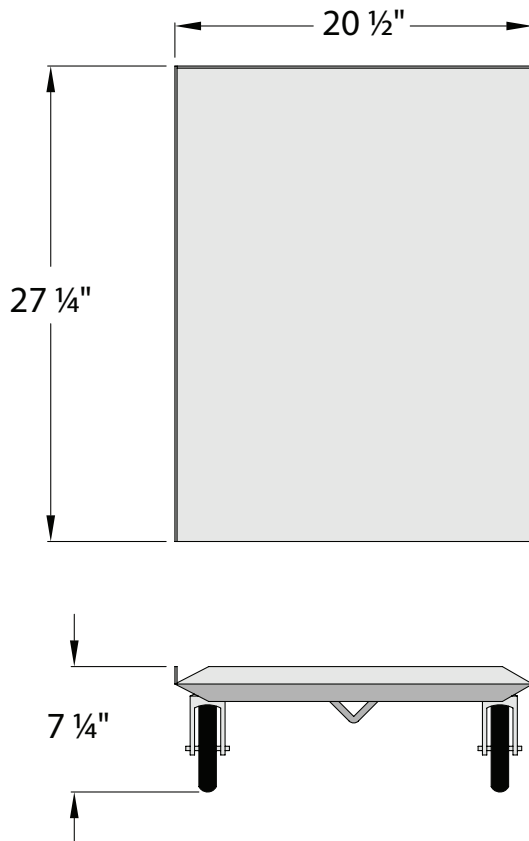

Project: _____

Item: _____

Quantity: _____

Pizza Dough Box Dolly

Small...Compact...Stackable.

Ideal for transporting and storing 18" x 26" dough trays and boxes, Pizza Dough Box Dollies provide superior strength and versatility. These compact dollies are stackable, helping to maximize storage space when not in use.

Designed for 18" x 26" dough boxes, these units provide superior strength and versatility for maximum loads.

- Deck is constructed of .125" sheet aluminum with 1" lips up on three sides, down on front. Front lip has a 3/8" diameter loop welded on center of base for use with a Drag Hook.
 - Drag Hook is constructed of 3/8" diameter rod.
- Equipped with four 5" plate type swivel casters.
- Lifetime Guarantee against rust and corrosion.
- Five-Year Guarantee against workmanship and material defects.
- NSF Certified.

► Dough Dolly

Model No.	Size W-H-D	Wheel Size	Ship Lbs.
Pizza Dough Box Dolly			
98040	20 1/2" x 7 1/4" x 27 1/4"	5"	18
Accommodates 18" x 26" dough boxes.			
Aluminum Drag Hook- Not NSF Certified.			
1199	37 1/2" Long		1
Four 5" plate type swivel casters.			