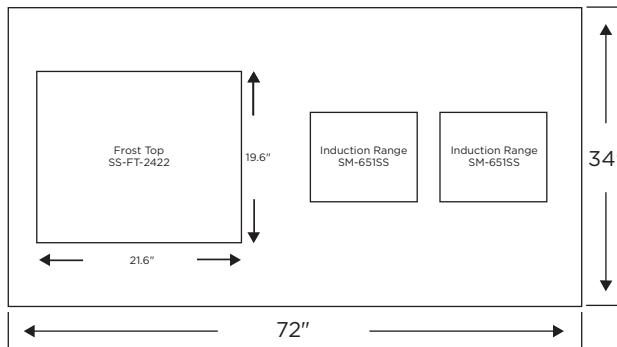

GATSBY COPPER DRAWER BUFFET CABINETS

Model:

SKU	Equipment	Application	Product Dimensions
CDC3651	(3) SM-651SS	Warming	72"W x 32"D x 34"H
CDC7332	(2) SM-651SS, (1) SS-FT-2422	Warming, Cooling	72"W x 32"D x 34"H

Standard Warranty:

All components and materials are covered by a comprehensive, standard warranty. Find more info at springusa.com/warranty

Agency Listings:

- NSF-Certified
- UL-Certified

Features:

- Stylish design combines rustic elegance with modern, copper enhancements
- Available in two configurations:
 - Buffet Warming Induction Cabinet: three hidden 650W MAX Induction™ hold-only induction ranges
 - Buffet Hot/ Cold Cabinet: one 24" hidden frost top, two hidden 650W MAX Induction™ hold-only induction ranges
- SmartScan™ technology for safer and more energy-efficient power
- Copper finish, wrapped drawers and copper pulls
- NSF-certified, 12mm SmartStone™ countertop in Midnight honed finish
- Premium, food-grade WilsonArt laminate in Antique Bourbon Pine
- Internal power management system, 6-outlet NEMA 5-20R UL-certified power strip
- Hinged toe-kick with hidden 4" casters for increased maneuverability
- Made in the USA of foreign and domestic parts
- Customization available

Cart Dimensions:

SKU: CDC3651

SKU: CDC7332

Equipment Electrical Requirements:

SKU	VOLTAGE	PHASE	WATTAGE	AMPS	HERTZ	PLUG
SM-651SS	120	1	650	5.4	50-60	NEMA 5-15P
SS-FT-2422	120	1	670	5.6	50-60	NEMA 5-15P

Table Electrical Requirements: