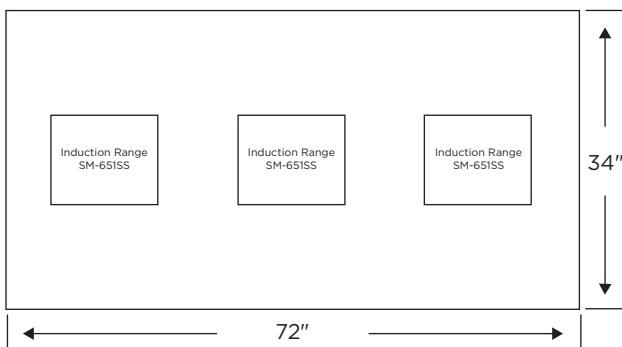

GATSBY COPPER DRAWER BUFFET CABINETS

Model:

SKU	Equipment	Application	Product Dimensions
CDC3651	(3) SM-651SS	Warming	72"W x 32"D x 34"H
CDC7332	(2) SM-651SS, (1) SS-FT-2422	Warming, Cooling	72"W x 32"D x 34"H

Standard Warranty:

All components and materials are covered by a comprehensive, standard warranty. Find more info at springusa.com/warranty

Agency Listings:

- NSF-Certified
- UL-Certified

Features:

- Stylish design combines rustic elegance with modern, copper enhancements
- Available in two configurations:
 - Buffet Warming Induction Cabinet: three hidden 650W MAX Induction™ hold-only induction ranges
 - Buffet Hot/ Cold Cabinet: one 24" hidden frost top, two hidden 650W MAX Induction™ hold-only induction ranges
- SmartScan™ technology for safer and more energy-efficient power
- Copper finish, wrapped drawers and copper pulls
- NSF-certified, 12mm SmartStone™ countertop in Midnight honed finish
- Premium, food-grade WilsonArt laminate in Antique Bourbon Pine
- Internal power management system, 6-outlet NEMA 5-20R UL-certified power strip
- Hinged toe-kick with hidden 4" casters for increased maneuverability
- Made in the USA of foreign and domestic parts
- Customization available

Cart Dimensions:

SKU: CDC3651

SKU: CDC7332

Equipment Electrical Requirements:

SKU	VOLTAGE	PHASE	WATTAGE	AMPS	HERTZ	PLUG
SM-651SS	120	1	650	5.4	50-60	NEMA 5-15P
SS-FT-2422	120	1	670	5.6	50-60	NEMA 5-15P

Table Electrical Requirements: