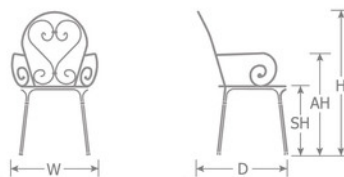

DETAILS

H	W	D	SH	AH	Lbs
33.5"	20"	21.5"	18"	24"	15

Outdoor/Indoor Stacking Armchair

E-coated powder coat finish

Frame: Wrought Iron

Seat/Back: Extended Steel Mesh and Wrought Iron

Stackability: 4

SHIPPING

Master Pack Quantity: 4

Master Pack Dimensions: 25"x21.5"x49"

Master Pack Weight: 72 Lbs.

Density: 4.8

Master Cartons/Pallet: 6

Freight Class: 150

FOB: PA 17042

Special Order Ship Finishes: