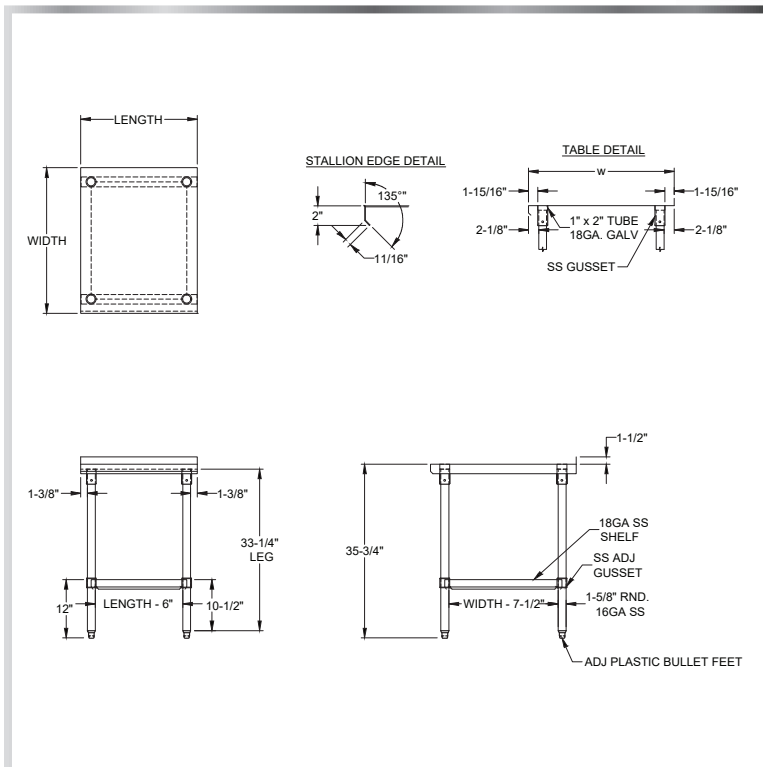

## WORKTABLES - FILLER TABLES

### MATERIALS

- 18 Gauge 430 Series Stainless Steel
- Stainless Steel Legs and Bullet Feet

### FEATURES

- 1-1/2" Backsplash
- Straight Turndown Edges
- Adjustable Lower Shelf and Bullet Feet

MODEL NUMBER	LENGTH	WIDTH
TS-F1236	12"	36"
TS-F1524	15"	24"
TS-F1530	15"	30"
TS-F1536	15"	36"
TS-F1824	18"	24"
TS-F1830	18"	30"
TS-F1836	18"	36"
TS-F2430	24"	30"