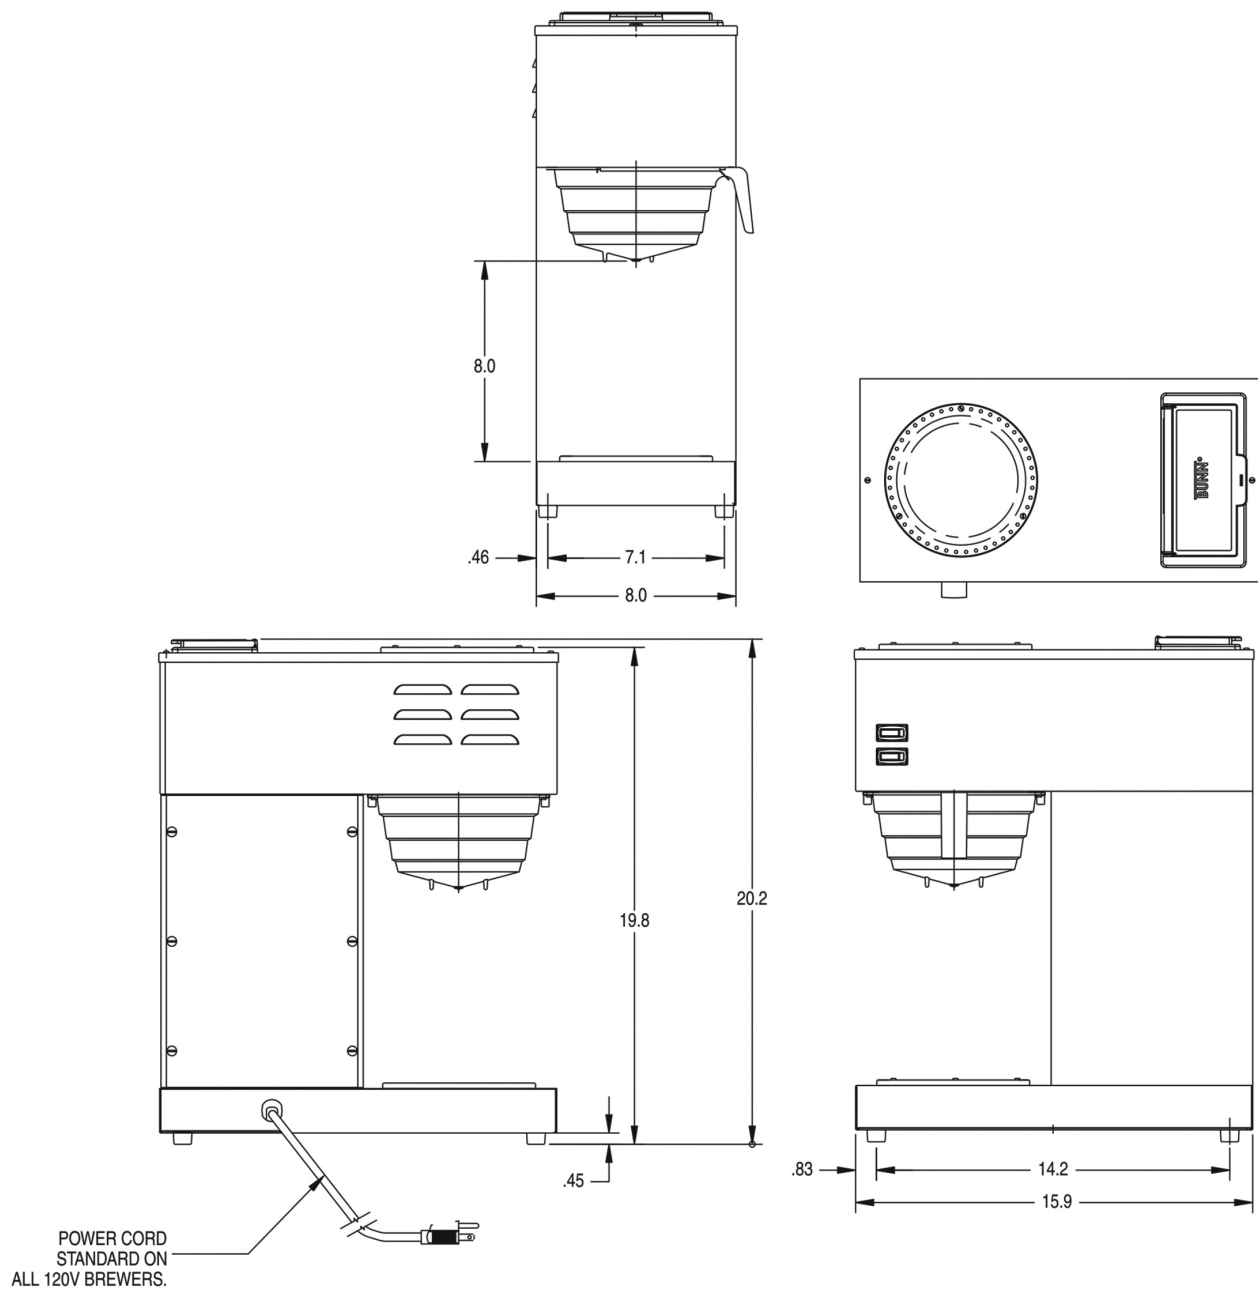

Created on:  
09/14/2017

Unit			Shipping					
	Width	Height	Depth	Width	Height	Depth	Weight	Volume
English	8.7 in.	20.2 in.	15.9 in.	11.6 in.	34.3 in.	18.9 in.	22.800 lbs	4.259 ft <sup>3</sup>
Metric	22.1 cm	51.3 cm	40.4 cm	29.5 cm	87.1 cm	48.0 cm	10.342 kgs	0.121 m <sup>3</sup>