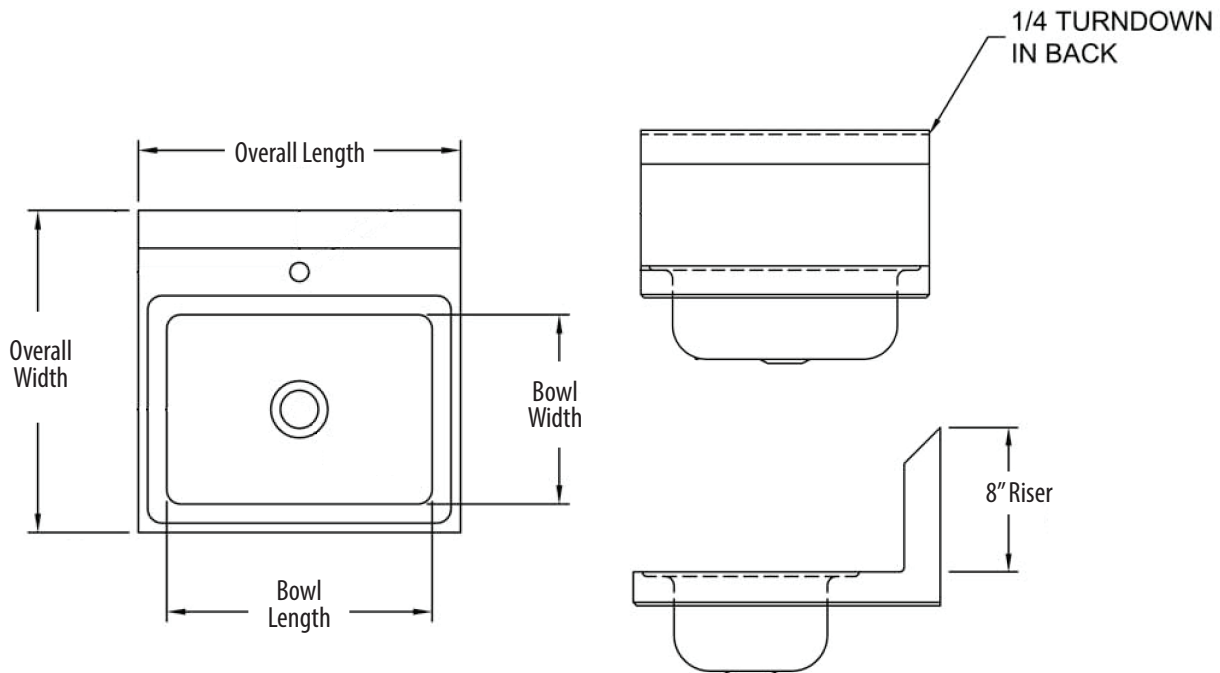

14" x 10" 1 Hole Deck Mount Hand Sinks

Stainless Steel Hand Sinks

Use your smart phone to scan the above QR code to visit our website:
www.bk-resources.com

Certifications:

Features:

- Wall Mounting Hardware Included
- Drain Included
- Marine Edge

Material:

- 20 Gauge, T-304 Stainless Steel

Options:

- Upgraded Faucets
- Other Plumbing Accessories - Call For Details

Part Number	Overall Unit Size (l x w)	Bowl Dim. (l x w x d)	Faucet / Spout Mounting	Included Faucet	Drain Size	Product Weight (lbs)
BKHS-D-1410-1	17" x 17"	14" x 10" x 5"	1 Hole Deck	-	1 7/8"	8.50
BKHS-D-1410-1-P-G	17" x 17"	14" x 10" x 5"	1 Hole Deck	BKF-DEF-3G	1 7/8"	12.00
BKHS-D-1410-1MF	17" x 17"	14" x 10" x 5"	1 Hole Deck	MF-1D-G	1 7/8"	16.00