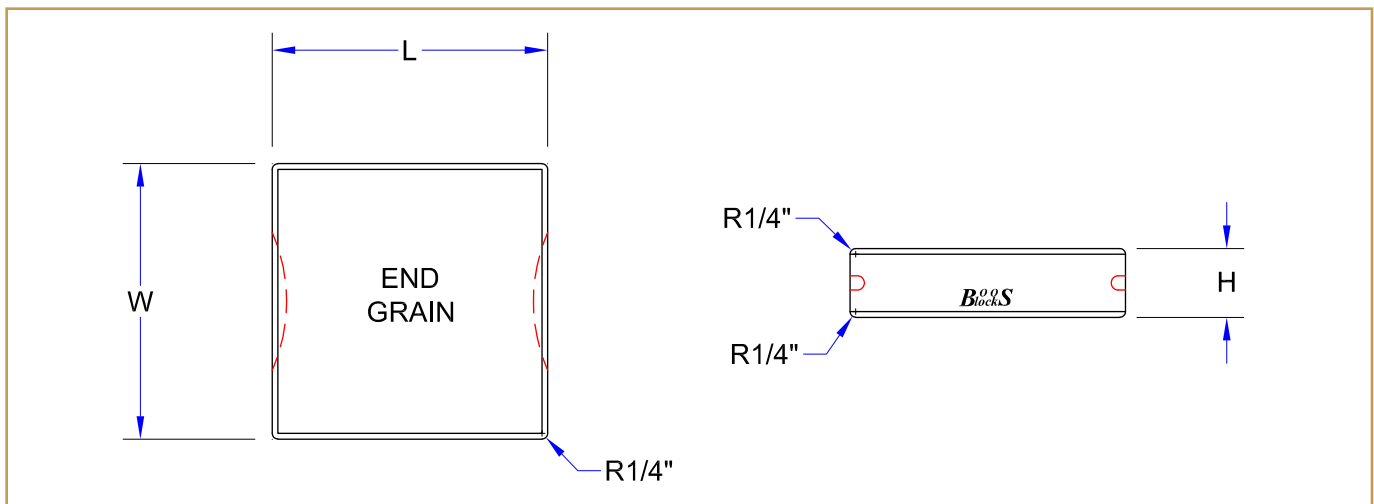

### "CCB-S-4" CHOPPING BLOCK COLLECTION

*End Grain Wood Cutting Board - Square, 4" Thick - Reversible*

**FEATURES:**

- Northern Hard Rock Maple or American Cherry, 4" Thick
- End Grain Construction
- Reversible Cutting Surface
- Oil Finish

### "CCB-S-4" WOOD CUTTING BOARD

MODEL	SPECIES	SIZE (L X W X H)	WT. (LBS)
CCB18-S	Maple	18"x18"x4"	36
CCB24-S	Maple	24"x24"x4"	64
CHY-CCB18-S	Cherry	18"x18"x4"	36
CHY-CCB24-S	Cherry	24"x24"x4"	64

ALL DIMENSIONS ARE TYPICAL. TOLERANCE +/- .125". JOHN BOOS & CO. RESERVES THE RIGHT TO CHANGE SPECIFICATIONS WITHOUT NOTICE.