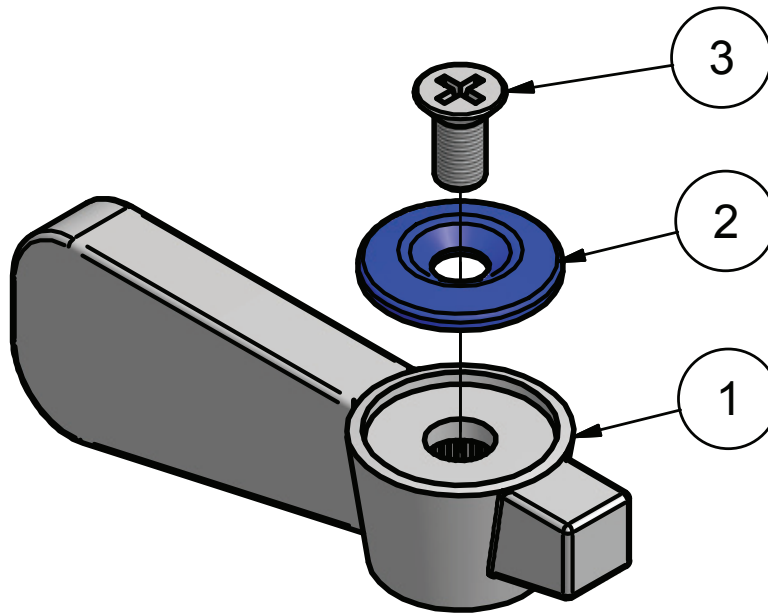

Use your smart phone to scan the above QR code to visit our website: www.bk-resources.com

Standard Wrist Blade Faucet Handle

Model: BKF-SBH

Product Specifications:

- Chrome Plated
- Fits All BK Resources' Faucets

Due to our commitment to improving our products, specifications are subject to change without notice.

Standard Wrist Blade Faucet Handle

Model: BKF-SBH

BKF-SBH - ISO VIEW
Scale = 1:1

Exploded Parts Detail:

Diagram #	Quantity	Part Number	Description
1	2	BKF-SBH	Standard Blade Handle
2	2	BKF-SBH-HC	(1) Red & (1) Blue Indicators
3	2	BKF-SBH-S	Screw