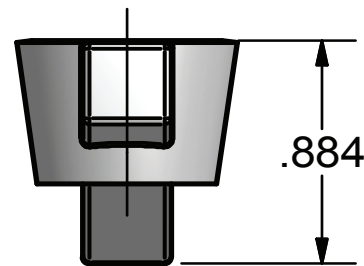

Use your smart phone to scan the above QR code to visit our website: www.bk-resources.com

Standard Wrist Blade Faucet Handle

Model: BKF-SBH

Product Specifications:

- Chrome Plated
- Fits All BK Resources' Faucets

Due to our commitment to improving our products, specifications are subject to change without notice.

Standard Wrist Blade Faucet Handle

Model: BKF-SBH

BKF-SBH - ISO VIEW
Scale = 1:1

Exploded Parts Detail: