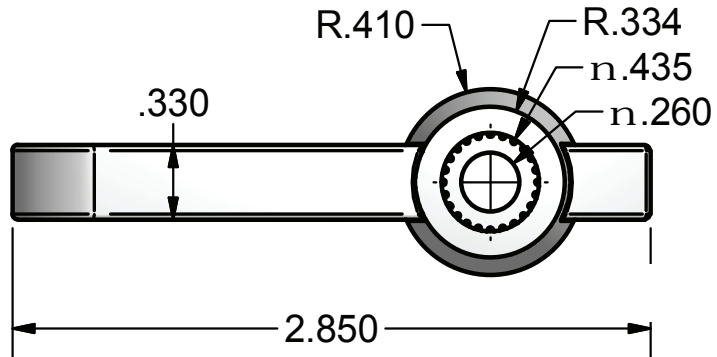

Use your smart phone to scan the above QR code to visit our website: www.bk-resources.com

Standard Wrist Blade Faucet Handle

Model: BKF-SBH

Product Specifications:

- Chrome Plated
- Fits All BK Resources' Faucets

Due to our commitment to improving our products, specifications are subject to change without notice.

Standard Wrist Blade Faucet Handle

Model: BKF-SBH

BKF-SBH - ISO VIEW
Scale = 1:1

Exploded Parts Detail:

Diagram #	Quantity	Part Number	Description
1	2	BKF-SBH	Standard Blade Handle
2	2	BKF-SBH-HC	(1) Red & (1) Blue Indicators
3	2	BKF-SBH-S	Screw