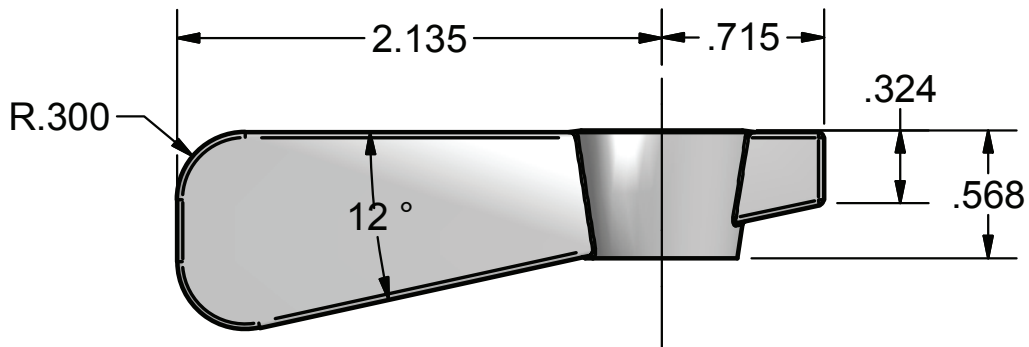

Use your smart phone to scan the above QR code to visit our website: www.bk-resources.com

Standard Wrist Blade Faucet Handle

Model: BKF-SBH

Product Specifications:

- Chrome Plated
- Fits All BK Resources' Faucets

Due to our commitment to improving our products, specifications are subject to change without notice.

Standard Wrist Blade Faucet Handle

Model: BKF-SBH

BKF-SBH - ISO VIEW
Scale = 1:1

Exploded Parts Detail:

Diagram #	Quantity	Part Number	Description
1	2	BKF-SBH	Standard Blade Handle
2	2	BKF-SBH-HC	(1) Red & (1) Blue Indicators
3	2	BKF-SBH-S	Screw