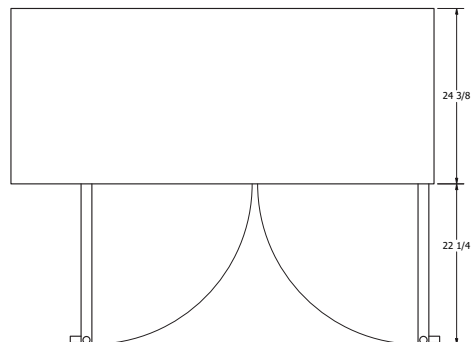

115/60/1
Nema-5-15P

Commercial Use Only - Not warranted for residential use

Specifications subject to change without notice

Part Number	Doors	Shelves	Amps	HP	Voltage	Nema Plug	Cord Length	Unit Size (in) (l x d x h)
Solid Door								
BB-2-60	2	4	3	1/5	115/60/1	5-15P	8 Foot	58.75" x 25.875" x 42.25"
Glass Door								
BB-2G-60	2	4	2.88	1/5	115/60/1	5-15P	8 Foot	58.75" x 25.875" x 42.25"