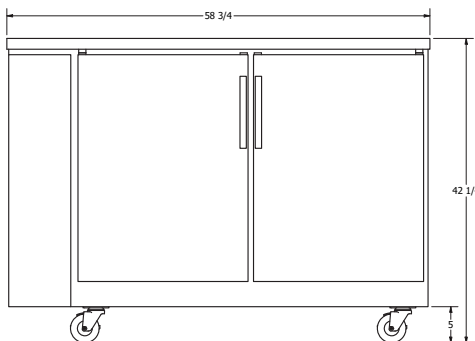

115/60/1
Nema-5-15P

Commercial Use Only - Not warranted for residential use

Specifications subject to change without notice

Part Number	Doors	Shelves	Amps	HP	Voltage	Nema Plug	Cord Length	Unit Size (in) (l x d x h)
Solid Door								
BB-2-60	2	4	3	1/5	115/60/1	5-15P	8 Foot	58.75" x 25.875" x 42.25"
Glass Door								
BB-2G-60	2	4	2.88	1/5	115/60/1	5-15P	8 Foot	58.75" x 25.875" x 42.25"