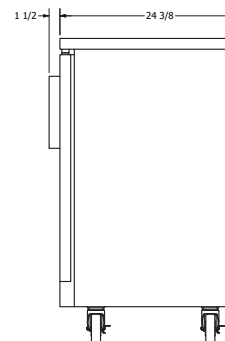

115/60/1
Nema-5-15P

Commercial Use Only - Not warranted for residential use

Specifications subject to change without notice

Part Number	Doors	Shelves	Amps	HP	Voltage	Nema Plug	Cord Length	Unit Size (in) (l x d x h)
Solid Door								
BB-2-60	2	4	3	1/5	115/60/1	5-15P	8 Foot	58.75" x 25.875" x 42.25"
Glass Door								
BB-2G-60	2	4	2.88	1/5	115/60/1	5-15P	8 Foot	58.75" x 25.875" x 42.25"