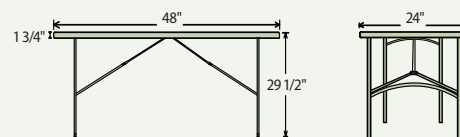

17-gauge framing system

18-gauge Legs

Attractive arched tube leg connectors for added strength

400 lbs. distributed weight capacity

MODEL BT2448 TABLE SIZE

Speckled Grey Plastic
Grey Hammer Tone
Frame