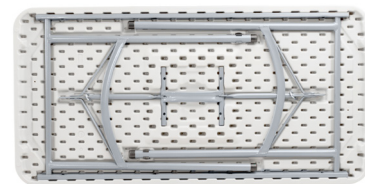

BT2000 Series Folding Tables

STANDARD FEATURES

Textured tabletop surface is smooth enough for writing

1 3/4" thick top

Gravity lock with clicking mechanism for added stability

Built in handle for easy lifting

17-gauge framing system

18-gauge Legs

Attractive arched tube leg connectors for added strength

400 lbs. distributed weight capacity

MODEL BT2448 TABLE SIZE

Speckled Grey Plastic
Grey Hammer Tone
Frame