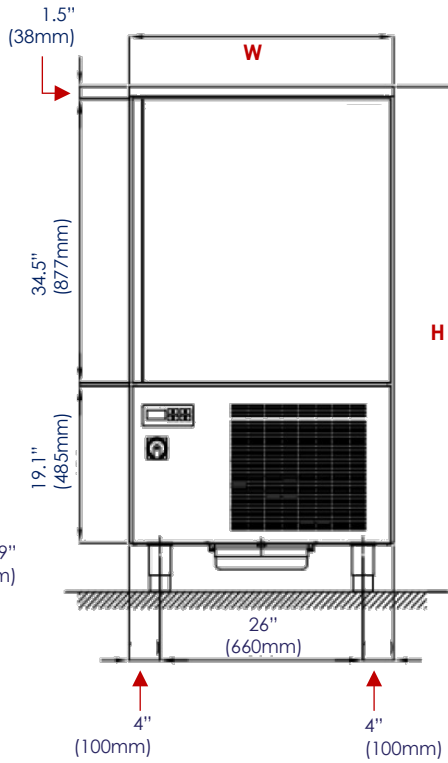

FRONT VIEW

SIDE VIEW

ABT-10US