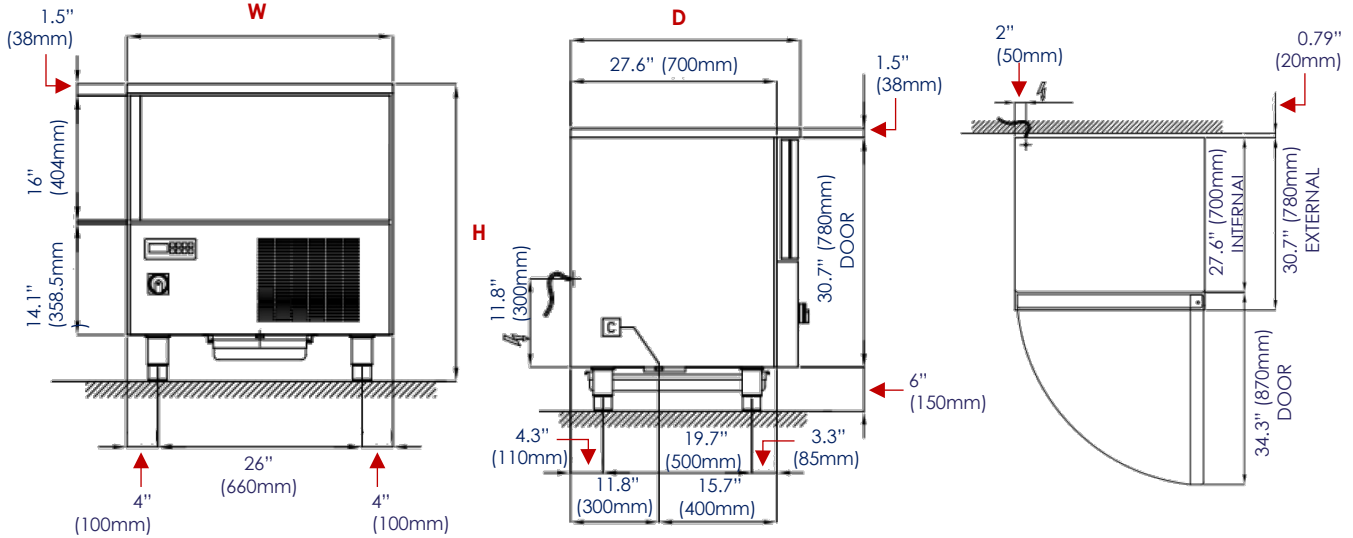

MADE IN ITALY

Models:

ABT-5US / ABT-10US / ABT-15US

Standard Features

- Stainless Steel Construction
- Working Cycle by time or by Core-Probe (included)
- Automatic Defrost System with ability to Pause
- Support for Trays included: GN1/1 Trays and 18" x 26"
- Trays Not Included
- Chilling Cycle Internal Temperature from 158°F to 37.4°F in 90 min approx.
- Freezing Cycle Internal Temperature from 158°F to -0.4°F in 240 min approx.
- Trays Pitch 2 1/16" (52.5 mm)
- Calculated in ambient temperature of 89.6°F; Evap -14°F; Cond 113°F and 50% Relative Humidity
- Optional Accessory: RGMM0094 Set of Casters

ABT-15US

ABT-5US

1-year parts and labor warranty (US Only)

ABT-5US

FRONT VIEW

SIDE VIEW

TOP VIEW

SPECIFICATIONS			
	ABT-5US	ABT-10US	ABT-15US
Tray Capacity 26" x 18" (66 x 45.7 cm)	5	10	15
Max Load for Trays	55 lbs (25 Kg)		
Chamber Temperature	203/-40°F		
Refrigerant	R404A	R449A	
Yield with ambient temperature of +30°C (86°F) loading sample according to EN 17032:2018	149°F / 37.4°F = 57 lbs (65°C / 3°C = 25.9 Kg) 149°F / -0.4°F = 35 lbs (65°C / -18°C = 15.9 Kg)	149°F / 37.4°F = 75 lbs (65°C / 3°C = 34 Kg) 149°F / -0.4°F = 48.5 lbs (65°C / -18°C = 22 Kg)	149°F / 37.4°F = 110 lbs (65°C / 3°C = 50 Kg) 149°F / -0.4°F = 83.7 lbs (65°C / -18°C = 38 Kg)
Water Evaporation	With Manual Tray		
Power Supply	110V/60Hz/1ph	220V/60Hz/1ph	220V/60Hz/3ph
Amps	13	14	10
Plug / Connection	NEMA 5-20P	NEMA 6-20P	No Plug - No Cord
Net Weight	272 lbs (123.4 Kg)	381 lbs (172.8 Kg)	500 lbs (226.8 Kg)
Product Dim. (WxDxH)	33 7/8" x 33 7/8" x 37 3/4" (86 x 86 x 95.9 cm)	33 7/8" x 33 7/8" x 61 3/8" (86 x 86 x 155.9 cm)	33 7/8" x 33 7/8" x 74 7/8" (86 x 86 x 190.2 cm)
Shipping Weight (lbs)	277	406	552
Shipping Dim. (WxDxH)	37" x 37" x 44"	37" x 37" x 67.5"	37" x 37" x 87"
Accessories (not included)	Shelf 22.4" x 17.5" Casters kit 4" diameter each		