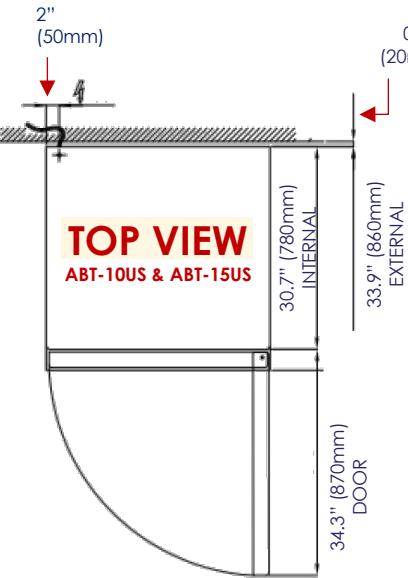

TOP VIEW

ABT-10US & ABT-15US

ABT-15US