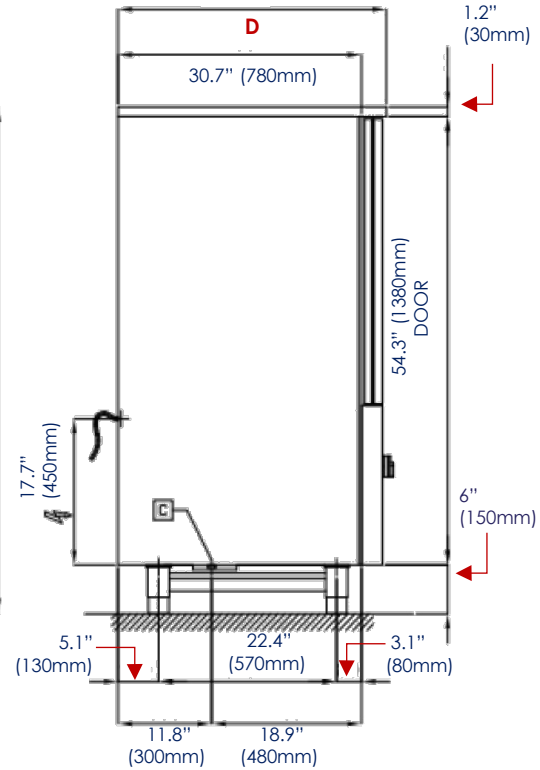

ABT-15US

ABT-5US

1-year parts and labor warranty (US Only)

ABT-5US

FRONT VIEW

SIDE VIEW

TOP VIEW

SPECIFICATIONS			
	ABT-5US	ABT-10US	ABT-15US
Tray Capacity 26" x 18" (66 x 45.7 cm)	5	10	15
Max Load for Trays	55 lbs (25 Kg)		
Chamber Temperature	203/-40°F		
Refrigerant	R404A	R449A	
Yield with ambient temperature of +30°C (86°F) loading sample according to EN 17032:2018	149°F / 37.4°F = 57 lbs (65°C / 3°C = 25.9 Kg) 149°F / -0.4°F = 35 lbs (65°C / -18°C = 15.9 Kg)	149°F / 37.4°F = 75 lbs (65°C / 3°C = 34 Kg) 149°F / -0.4°F = 48.5 lbs (65°C / -18°C = 22 Kg)	149°F / 37.4°F = 110 lbs (65°C / 3°C = 50 Kg) 149°F / -0.4°F = 83.7 lbs (65°C / -18°C = 38 Kg)
Water Evaporation	With Manual Tray		
Power Supply	110V/60Hz/1ph	220V/60Hz/1ph	220V/60Hz/3ph
Amps	13	14	10
Plug / Connection	NEMA 5-20P	NEMA 6-20P	No Plug - No Cord
Net Weight	272 lbs (123.4 Kg)	381 lbs (172.8 Kg)	500 lbs (226.8 Kg)
Product Dim. (WxDxH)	33 7/8" x 33 7/8" x 37 3/4" (86 x 86 x 95.9 cm)	33 7/8" x 33 7/8" x 61 3/8" (86 x 86 x 155.9 cm)	33 7/8" x 33 7/8" x 74 7/8" (86 x 86 x 190.2 cm)
Shipping Weight (lbs)	277	406	552
Shipping Dim. (WxDxH)	37" x 37" x 44"	37" x 37" x 67.5"	37" x 37" x 87"
Accessories (not included)	Shelf 22.4" x 17.5" Casters kit 4" diameter each		

No Plug
No Cord

Drain Required

AMPTO is continuously improving products. Specifications are subject to change without notice.

FRONT VIEW

SIDE VIEW

ABT-10US

TOP VIEW

ABT-10US & ABT-15US