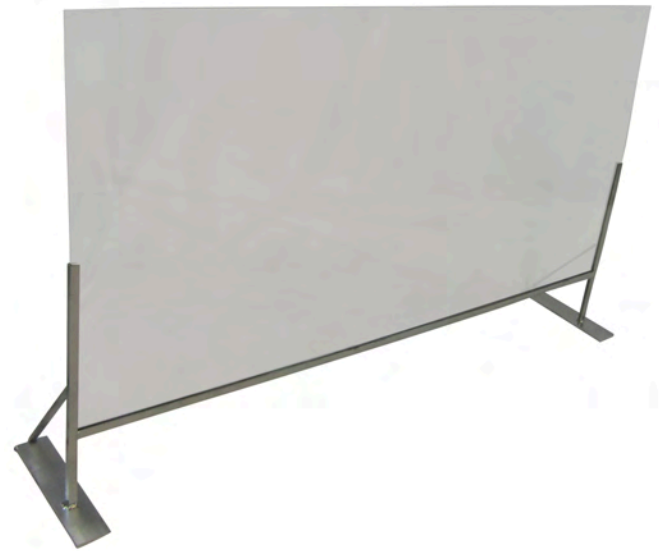

SOCIAL DISTANCING DIVIDERS

Channel's social distancing counter dividers offer a safe, functional and convenient solution for restaurants, offices and other crowded spaces where person-to-person interaction is necessary.

SDDC-4832

- Heliarc, all-welded, high tensile strength, extruded aluminum construction with U-Channel aluminum framing.
- Large, clear plexiglass divider maximizes visibility and allows broad open lines of sight.
- Ideal for social and safe distancing / separation of receptionists, check-outs, registers, cubicles, etc.

- 48"W x 32"H, with 8" open space below divider for convenient and safe customer interaction.
- Two 10"L feet for stable and balanced positioning.
- Lightweight and durable for easy, quick and versatile installation.
- Space conscious "nesting" design for ease of storage.
- Easy to clean and maintain.
- Lifetime guarantee against rust.