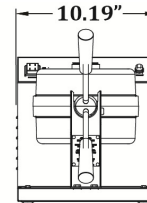

GOLD MEDAL® PRODUCTS CO.

Belgian Waffle Baker w/Electronic Control

Model No. 5021E

Specifications

Operator End View

Side View

Overall Dimensions:

Width: 10.19" (25.9 cm)

Depth: 21.04" (53.5 cm)

Height: 12.9" (32.8 cm)

(Dimensions w/grids in closed position.)

Features:

- Electronic Control

Electrical - Domestic

120V

1300 WATTS 60 Hz