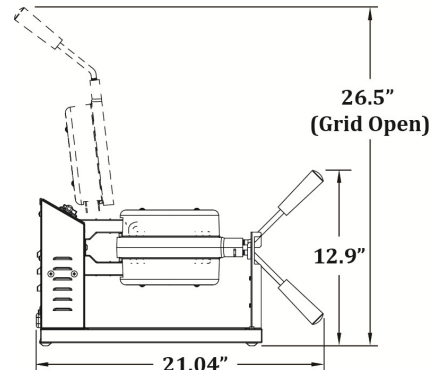

GOLD MEDAL® PRODUCTS CO.

Belgian Waffle Baker w/Electronic Control

Model No. 5021E

Specifications

Operator End View

Side View

Overall Dimensions:

Width: 10.19" (25.9 cm)

Depth: 21.04" (53.5 cm)

Height: 12.9" (32.8 cm)

(Dimensions w/grids in closed position.)

Features:

- Electronic Control

Electrical - Domestic

120V

1300 WATTS 60 Hz

(NEMA 5-15P) Plug

Plug Type:

NEMA 5-15P

Agency Approvals:

Gold Medal Products Co.

10700 Medallion Drive, Cincinnati, OH 45241

Ph: (513) 769-7676, (800) 543-0862; Fax: (513) 769-8500

gmpopcorn.com info@gmpopcorn.com