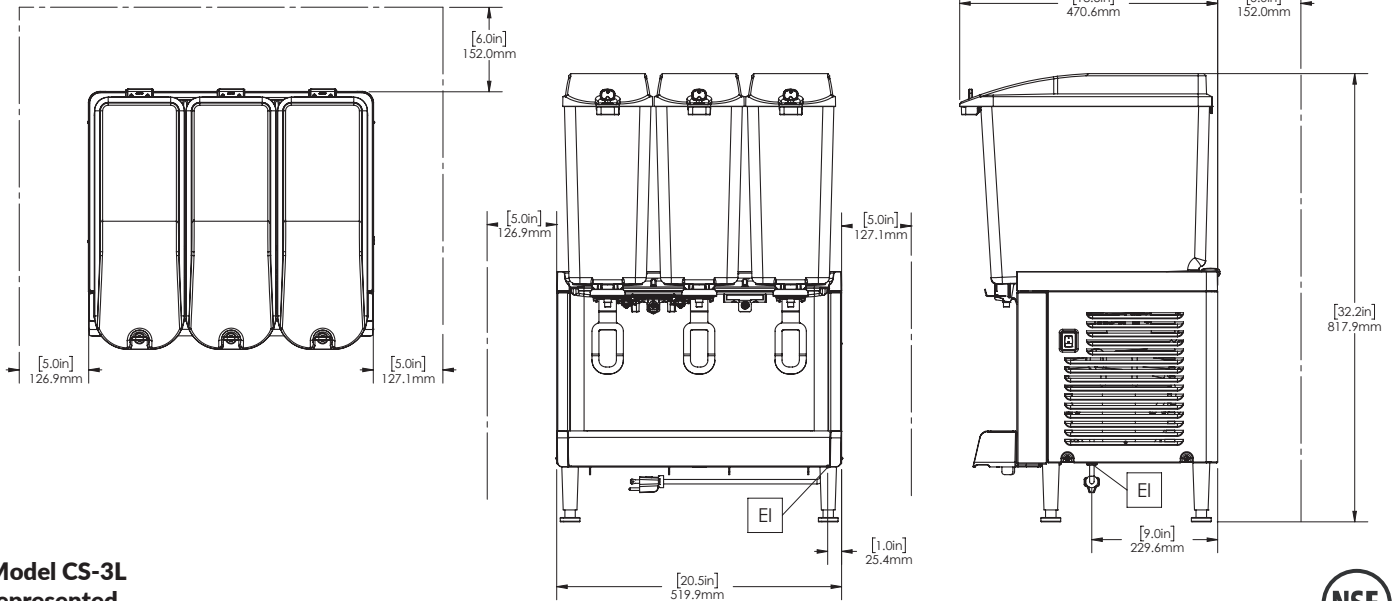

SIMPLICITY™ BUBBLER® R290

TRIPLE TALL

Model CS-3L
represented

MODEL	DESCRIPTION	ELECTRICAL	PRODUCT DIMENSIONS (H X W X D)	SHIP DIMENSIONS (H X W X D)	SHIP WEIGHT IN TWO BOXES
CS-3L-16-290* Base: (LV606591) Bowl: (LV606617)	(3) 4.75 gallon (18 L) bowls Polycarbonate bowl	120V 60 Hz 3.5A	31.3" x 20.5" x 18.5" (80 cm x 52 cm x 47 cm)	Base: 20.8" x 19" x 24.8" (53 cm x 48 cm x 63 cm) Bowl: 22" x 22" x 13.8" (65 cm x 57 cm x 31 cm)	Total: 101 lbs. (46.0 kg) Base: 77 lbs. (34.9 kg) Bowl: 24 lbs. (11.0 kg)
CS-3L-16-290* Base: (LV606591) Bowl: (LV606618)	(3) 4.75 gallon (18 L) bowls BPA free bowl	120V 60 Hz 3.5A	31.3" x 20.5" x 18.5" (80 cm x 52 cm x 47 cm)	Base: 20.8" x 19" x 24.8" (53 cm x 48 cm x 63 cm) Bowl: 22" x 22" x 13.8" (65 cm x 57 cm x 31 cm)	Total: 101 lbs. (46.0 kg) Base: 77 lbs. (34.9 kg) Bowl: 24 lbs. (11.0 kg)
CS-3L-22-290* Base: (LV606598) Bowl: (LV606617)	(3) 4.75 gallon (18 L) bowls Polycarbonate bowl	220-240V 50/60 Hz 2.5A	31.3" x 20.5" x 18.5" (80 cm x 52 cm x 47 cm)	Base: 20.8" x 19" x 24.8" (53 cm x 48 cm x 63 cm) Bowl: 22" x 22" x 13.8" (65 cm x 57 cm x 31 cm)	Total: 101 lbs. (46.0 kg) Base: 77 lbs. (34.9 kg) Bowl: 24 lbs. (11.0 kg)
CS-3L-22-290* Base: (LV606598) Bowl: (LV606618)	(3) 4.75 gallon (18 L) bowls BPA free bowl	220-240V 50/60 Hz 2.5A	31.3" x 20.5" x 18.5" (80 cm x 52 cm x 47 cm)	Base: 20.8" x 19" x 24.8" (53 cm x 48 cm x 63 cm) Bowl: 22" x 22" x 13.8" (65 cm x 57 cm x 31 cm)	Total: 101 lbs. (46.0 kg) Base: 77 lbs. (34.9 kg) Bowl: 24 lbs. (11.0 kg)