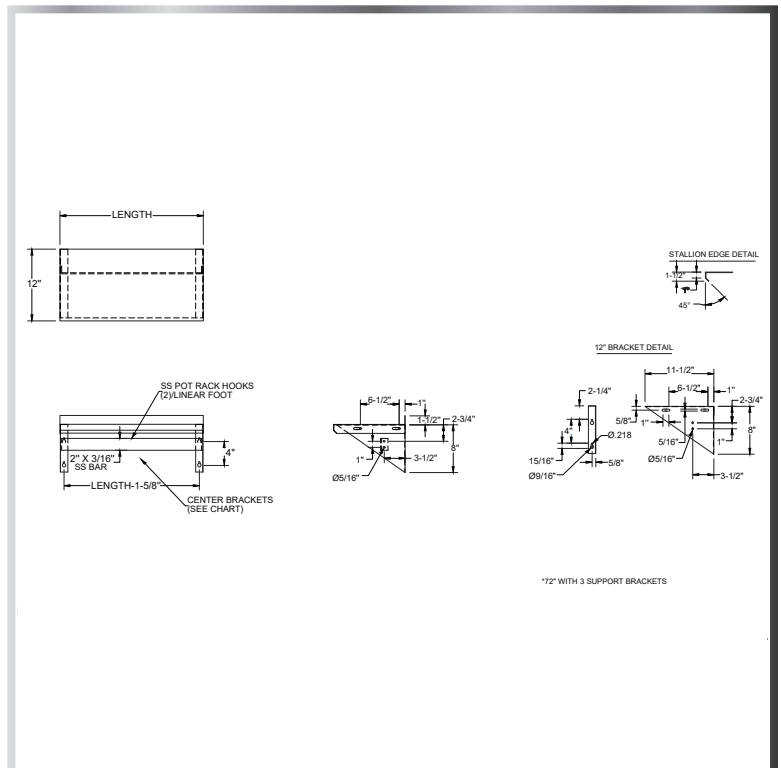

WALL SHELF WITH POT RACK BAR

SHELVING - WALL

MATERIALS

- 18 Gauge 300 Series Stainless Steel
- Stainless Steel Pot Rack Bar and Hooks

FEATURES

- 1-1/2" Backsplash
- Includes 1 Mounting Hook Per Foot In Length
- Straight Safety Edge Front

MODEL NUMBER	LENGTH	WIDTH	NUMBER OF HOOKS
PS-1224	24"	12"	4
PS-1236	36"	12"	6
PS-1248	48"	12"	8
PS-1260	60"	12"	10
PS-1272	72"	12"	12