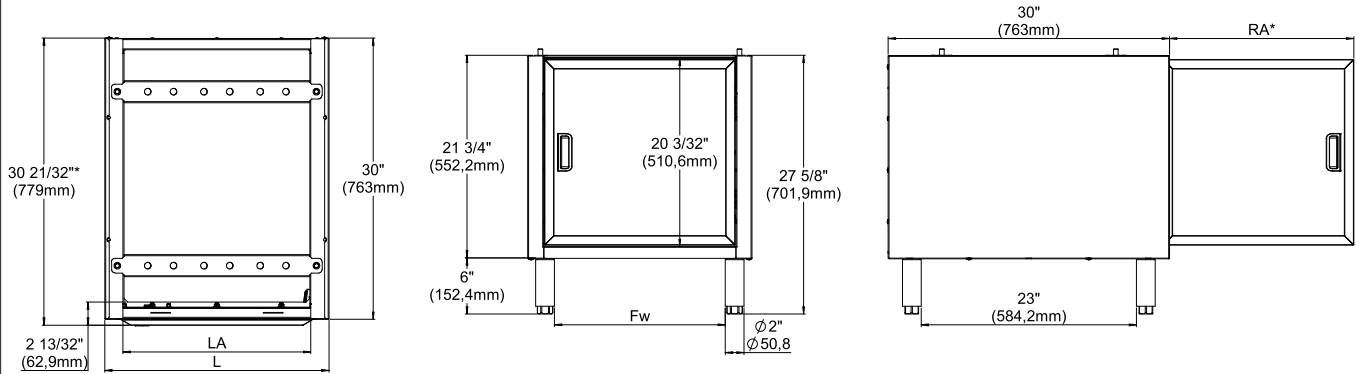

STANDARD FEATURE

- Available in widths of 18" (458 mm), 24" (610 mm) and 36" (915 mm).
- Two cabinet models are available. SO - Open Cabinet (no doors), and SD - Cabinet with doors.
- Fully welded structure in stainless steel.
- Stainless steel bottom, front and sides.
- 6" (152 mm) highly polished chrome adjustable steel legs.
- Stainless steel doors and built-in handles.
- Hinges with damper to activate the doors.
- Magnetic door closing.

AREA FOR CONSULTANT / CONTRACTOR:

OPTIONS & ACCESSORIES

- Product installation kit.
- (4) 6" swivel casters with front locking brakes.
- Joining Kit.

Restaurant Cabinet with Door

SD18 | SD24 | SD36

Models	Product interior dimensions			Exterior Product Dimensions & Weight					Shipping Crate Dimension & Weight			
	Opening Width (LA)	Depth	Height	Width (L)	Depth	Door range (RA)*	Fw	Weight	Width	Depth	Height	Weight
SD18	14 73/128" (370 mm)	37 37/128" (747 mm)	19 11/64" (487 mm)	18" (458 mm)	30 43/64" (779 mm)	13 45/64" (348 mm)	12 13/64" (310 mm)	79 lb (36 kg)	22 57/128" (570 mm)	34 83/128" (880 mm)	33 55/64" (860 mm)	106 lb (48 kg)
SD24	20 71/128" (522 mm)			24" (610 mm)		19 11/16" (500 mm)	18 29/128" (463 mm)	93 lb (42 kg)	28 45/128" (720 mm)			121 lb (55 kg)
SD36	32 9/16" (827 mm)			36" (915 mm)		15 7/16" (392 mm)	30 15/64" (768 mm)	119 lb (54 kg)	40 21/128" (1.020 mm)			154 lb (70 kg)