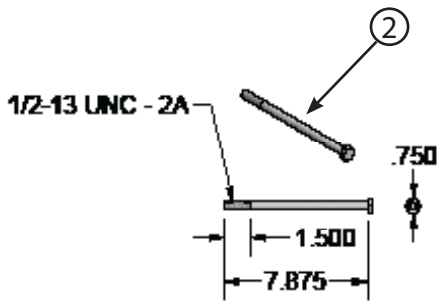

Product Detail:

Model #	DIM. A	DIM. B	Product Weight (lbs)
BK-GT-EXT8	14.125"	11.25"	13.50
BK-GT-EXT14	16.1875	12.125"	17.00
BK-GT-EXT20	20.125"	12"	19.00
BK-GT-EXT30	20.375"	13.75"	20.00
BK-GT-EXT40	22.5"	14.875"	21.50
BK-GT-EXT50	24.375"	16.5"	23.00
BK-GT-EXT70	28.5"	19"	24.00
BKGT-EXT100	30.375"	21.5"	26.50

PRODUCT SPECIFICATION SHEET

RESOURCES

Grease Trap Extender

Model: BK-GT-EXT

Exploded Parts Detail:

Diagram #	Quantity	Part Number	Description
1	1	BK-GT-EXT	Extension
2	1	BK-GT-BOLT	Bolt
3	1	BK-GT-SEAL	Gasket

*Represents last number in model of unit. See Part Number Options for examples.