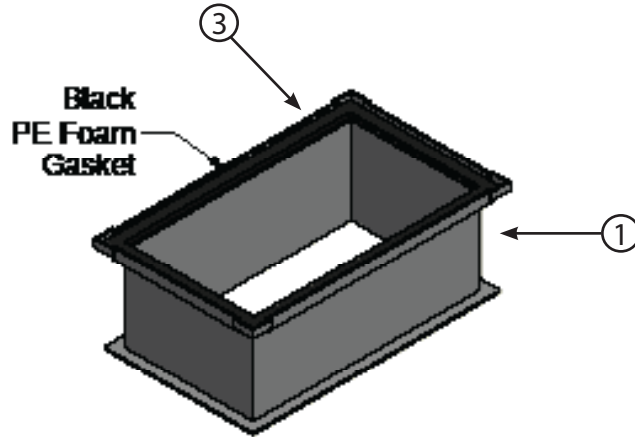

Product Detail:

Model #	DIM. A	DIM. B	Product Weight (lbs)
BK-GT-EXT8	14.125"	11.25"	13.50
BK-GT-EXT14	16.1875	12.125"	17.00
BK-GT-EXT20	20.125"	12"	19.00
BK-GT-EXT30	20.375"	13.75"	20.00
BK-GT-EXT40	22.5"	14.875"	21.50
BK-GT-EXT50	24.375"	16.5"	23.00
BK-GT-EXT70	28.5"	19"	24.00
BKGT-EXT100	30.375"	21.5"	26.50

PRODUCT SPECIFICATION SHEET

RESOURCES

Grease Trap Extender

Model: BK-GT-EXT

Exploded Parts Detail:

Diagram #	Quantity	Part Number	Description
1	1	BK-GT-EXT	Extension
2	1	BK-GT-BOLT	Bolt
3	1	BK-GT-SEAL	Gasket