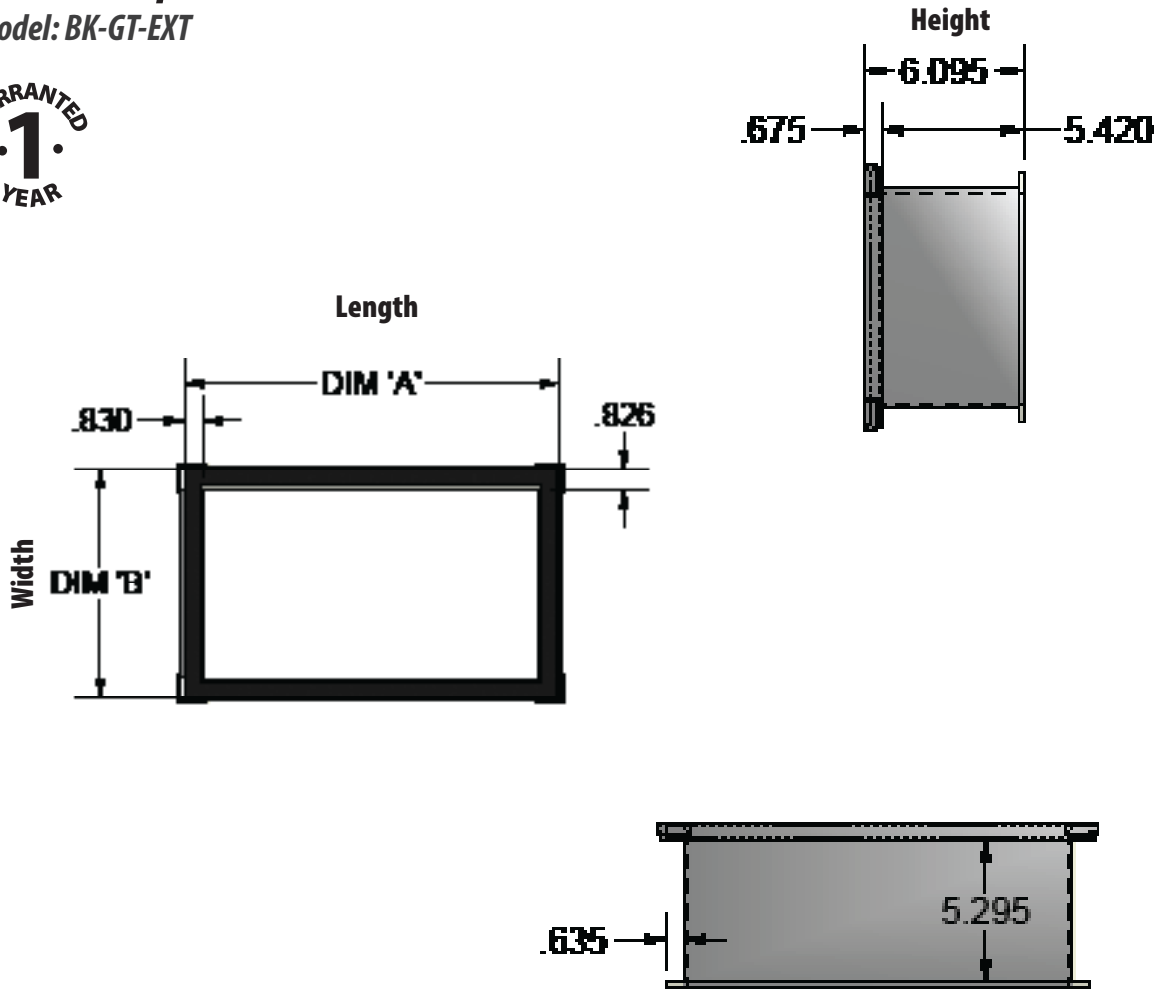

Use your smart phone to scan the above QR code to visit our website: www.bk-resources.com

Grease Trap Extender

Model: BK-GT-EXT

Product Specifications:

- Extends Grease Trap 6" Higher
- Does NOT Increase Capacity
- Lid and Grease Trap Not Included

Product Detail:

Model #	DIM. A	DIM. B	Product Weight (lbs)
BK-GT-EXT8	14.125"	11.25"	13.50
BK-GT-EXT14	16.1875	12.125"	17.00
BK-GT-EXT20	20.125"	12"	19.00
BK-GT-EXT30	20.375"	13.75"	20.00
BK-GT-EXT40	22.5"	14.875"	21.50
BK-GT-EXT50	24.375"	16.5"	23.00
BK-GT-EXT70	28.5"	19"	24.00
BKGT-EXT100	30.375"	21.5"	26.50

PRODUCT SPECIFICATION SHEET

RESOURCES

Grease Trap Extender

Model: BK-GT-EXT

Exploded Parts Detail:

Diagram #	Quantity	Part Number	Description
1	1	BK-GT-EXT	Extension
2	1	BK-GT-BOLT	Bolt
3	1	BK-GT-SEAL	Gasket

*Represents last number in model of unit. See Part Number Options for examples.