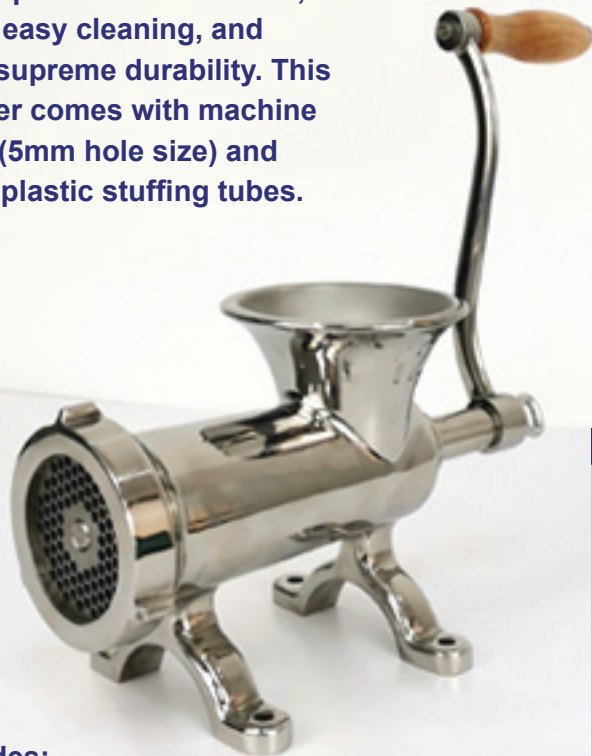

#12 STAINLESS STEEL MANUAL MEAT GRINDER

Item: 44418

Made of stainless steel, which prevents it from rust, allow easy cleaning, and offer supreme durability. This grinder comes with machine plate (5mm hole size) and three plastic stuffing tubes.

Includes:

4 suction cups

3 stuffing tubes

TECHNICAL SPECIFICATION

ITEM	44418
MACHINE PLATE SIZE	5mm (Plate: 2.7"/ 69.2mm dia.)
WORKING CAPACITY	2-3pounds/ minute
STUFFING TUBES	Plastic tube: 15mm/20mm/23mm
HOPPER OPENING	4" x 4.3"/ 100 x 110 mm
WEIGHT	7.3 lbs./ 3.3 kg
GROSS WEIGHT	7.7 lbs./ 3.5 kg
OVERALL DIMENSIONS	10" x 4.5" x 10.4"/ 260 x 115 x 265 mm
GROSS DIMENSIONS	9.6" x 4.7" x 6.3"/ 245 x 120 x 160 mm