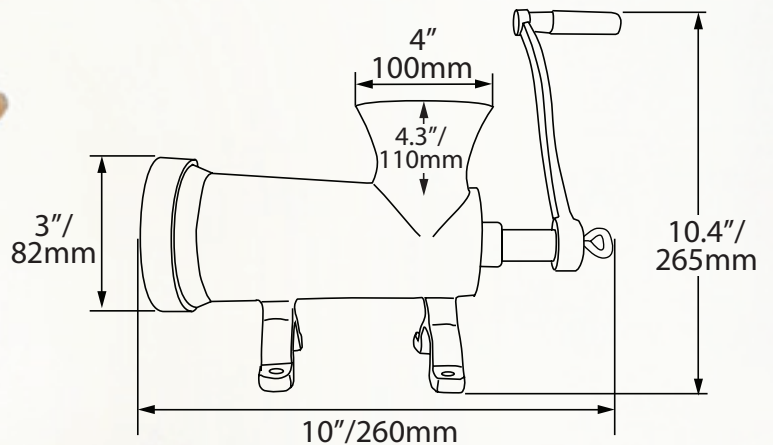

#12 STAINLESS STEEL MANUAL MEAT GRINDER

Item: 44418

Made of stainless steel, which prevents it from rust, allow easy cleaning, and offer supreme durability. This grinder comes with machine plate (5mm hole size) and three plastic stuffing tubes.

Includes:

4 suction cups

3 stuffing tubes

TECHNICAL SPECIFICATION

ITEM	44418
MACHINE PLATE SIZE	5mm (Plate: 2.7"/ 69.2mm dia.)
WORKING CAPACITY	2-3pounds/ minute
STUFFING TUBES	Plastic tube: 15mm/20mm/23mm
HOPPER OPENING	4" x 4.3"/ 100 x 110 mm
WEIGHT	7.3 lbs./ 3.3 kg
GROSS WEIGHT	7.7 lbs./ 3.5 kg
OVERALL DIMENSIONS	10" x 4.5" x 10.4"/ 260 x 115 x 265 mm
GROSS DIMENSIONS	9.6" x 4.7" x 6.3"/ 245 x 120 x 160 mm