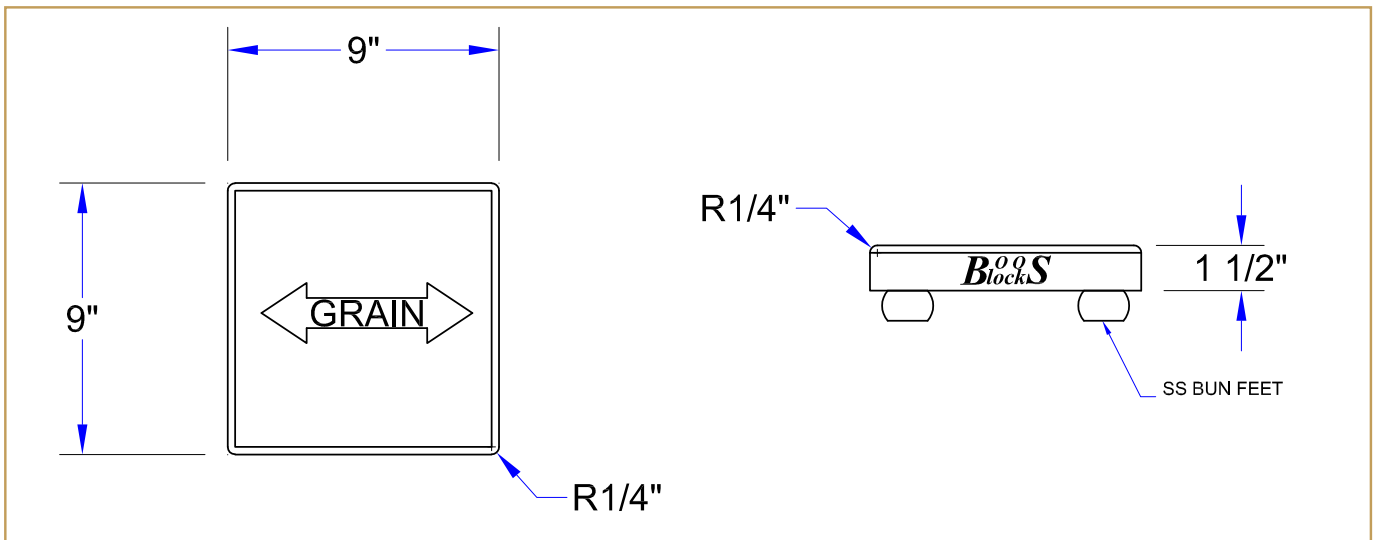

"SSF" CHOP-N-SERVE COLLECTION

End Grain Wood Cutting Board - 1 3/4" Thick w/S.S. Bun Feet

FEATURES:

- Northern Hard Rock Maple, American Black Walnut or American Cherry, 1-3/4" Thick
- End Grain Construction
- Includes Stainless Steel Bun Feet & Juice Groove
- Oil Finish

CERTIFICATIONS:

"SSF" WOOD CUTTING BOARD

MODEL	SIZE (L X W X H)	WT. (LBS)
MPL1812175-SSF	18"x12"x1-3/4"	14
WAL-1812175-SSF	18"x12"x1-3/4"	10
CHY-1812175-SSF	18"x12"x1-3/4"	10

ALL DIMENSIONS ARE TYPICAL. TOLERANCE +/- .125". JOHN BOOS & CO. RESERVES THE RIGHT TO CHANGE SPECIFICATIONS WITHOUT NOTICE.