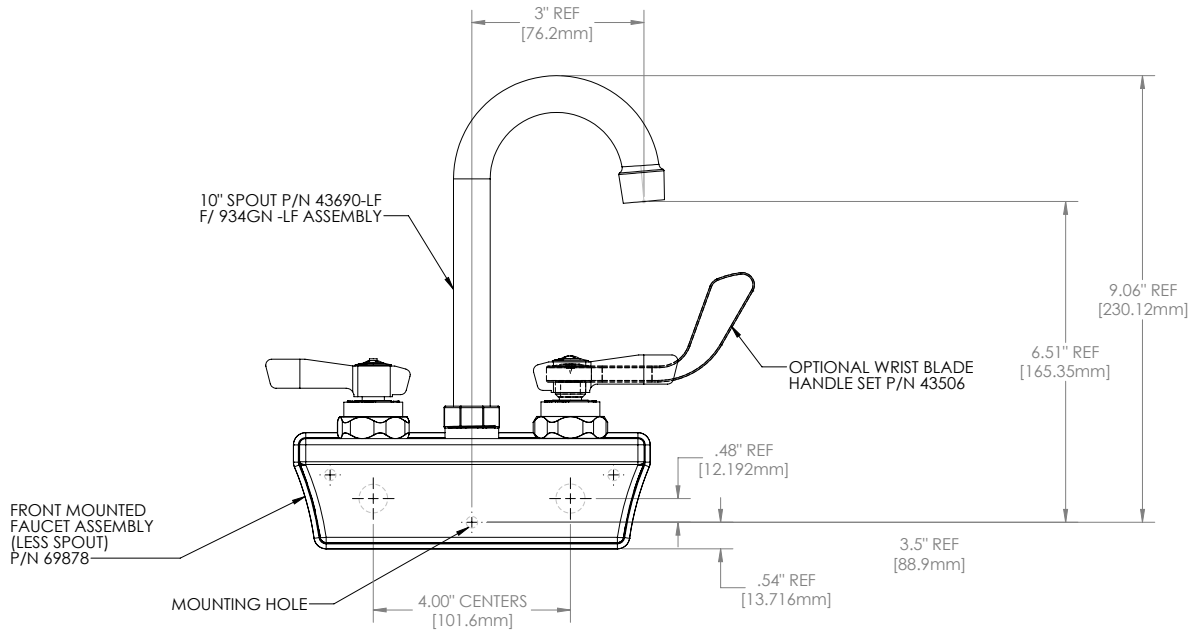

MODEL NOS.	934-6LF	934-10LF	934DJ-LF	934GN-LF
WIDTH, INCHES (mm)	7.25 (184.15)			
HEIGHT, INCHES (mm)	4" not including spout			
DEPTH, INCHES (mm)	2.16 (54.864)			
SHIP WEIGHT, LBS. (kg)	2???			
WATER FAUCET	Hot and cold, heavy-duty all brass construction. Chrome plated.			
WATER SPOUT STYLE	6" Swing spout	10" Swing spout	Double-jointed swing spout	Gooseneck swingspout
PLUMBING	Hot and cold water connection. 9/16 - 24 thread.			

Form No. Z2613
Rev. 08.02.19

934 FRONT-LOADING WALL MOUNT FAUCET

934-LF
(no spout)

934 FRONT-LOADING WALL MOUNT FAUCET

934-6LF

934-10LF

934 FRONT-LOADING WALL MOUNT FAUCET

934GN-LF