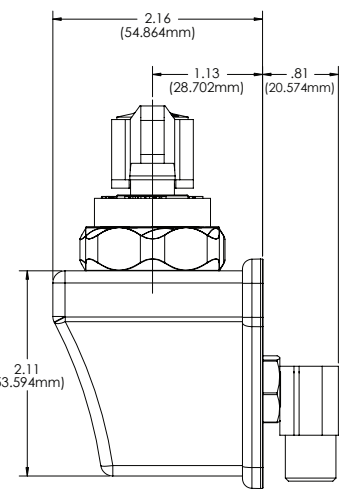

MODEL NOS.	934-6LF	934-10LF	934DJ-LF	934GN-LF
WIDTH, INCHES (mm)	7.25 (184.15)			
HEIGHT, INCHES (mm)	4" not including spout			
DEPTH, INCHES (mm)	2.16 (54.864)			
SHIP WEIGHT, LBS. (kg)	2???			
WATER FAUCET	Hot and cold, heavy-duty all brass construction. Chrome plated.			
WATER SPOUT STYLE	6" Swing spout	10" Swing spout	Double-jointed swing spout	Gooseneck swingspout
PLUMBING	Hot and cold water connection. 9/16 - 24 thread.			

Form No. Z2613
Rev. 08.02.19

934 FRONT-LOADING WALL MOUNT FAUCET

934-LF
(no spout)

934 FRONT-LOADING WALL MOUNT FAUCET

934-6LF

934-10LF

934 FRONT-LOADING WALL MOUNT FAUCET

934GN-LF