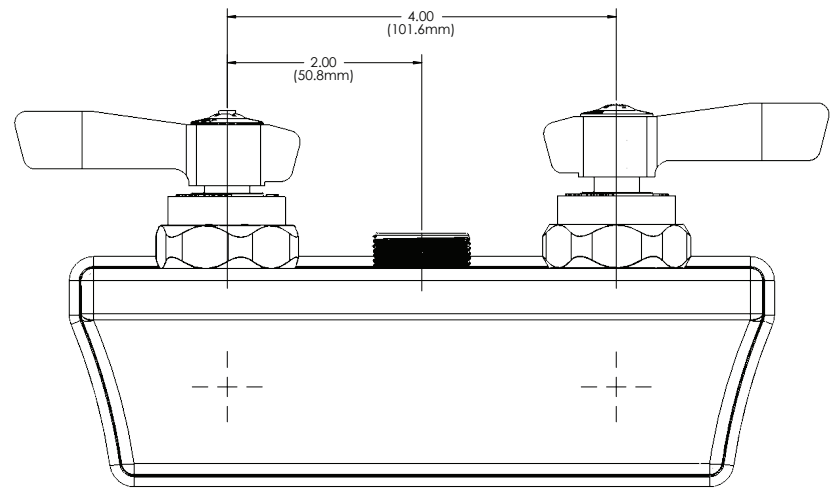

934 FRONT-LOADING WALL MOUNT FAUCET

934-LF
(no spout)