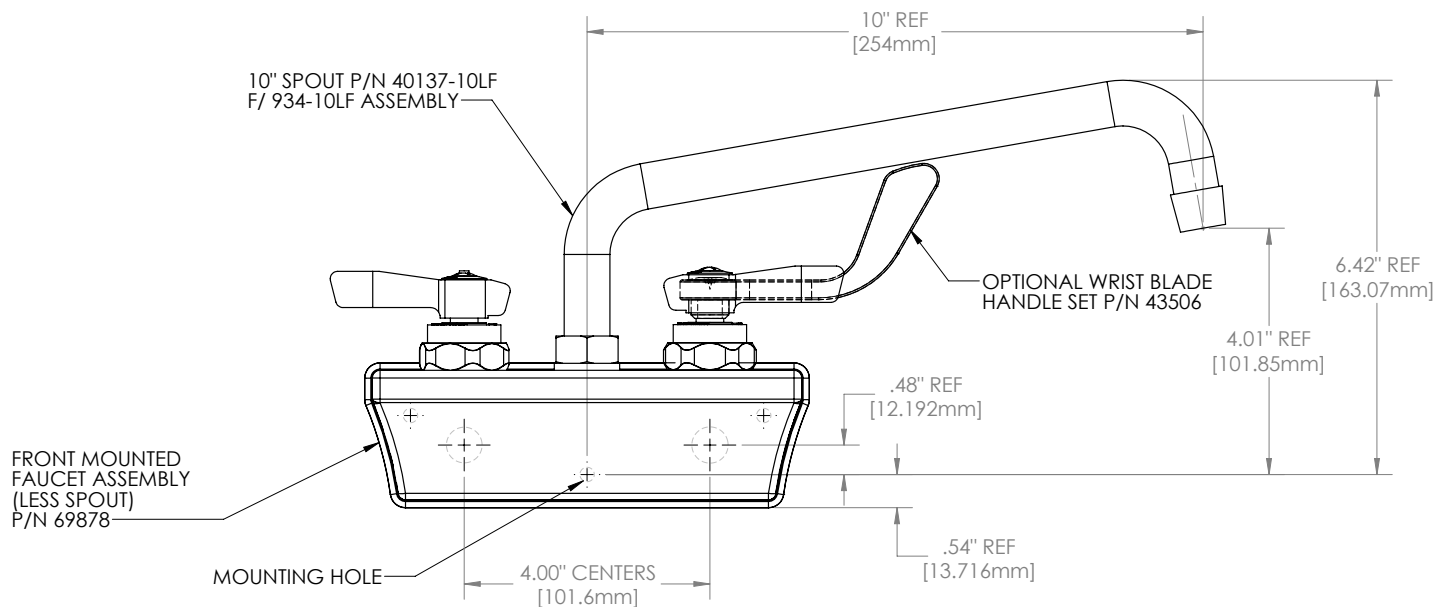

MODEL NOS.	934-6LF	934-10LF	934DJ-LF	934GN-LF
WIDTH, INCHES (mm)	7.25 (184.15)			
HEIGHT, INCHES (mm)	4" not including spout			
DEPTH, INCHES (mm)	2.16 (54.864)			
SHIP WEIGHT, LBS. (kg)	2???			
WATER FAUCET	Hot and cold, heavy-duty all brass construction. Chrome plated.			
WATER SPOUT STYLE	6" Swing spout	10" Swing spout	Double-jointed swing spout	Gooseneck swingspout
PLUMBING	Hot and cold water connection. 9/16 - 24 thread.			

Form No. Z2613
Rev. 08.02.19

934 FRONT-LOADING WALL MOUNT FAUCET

934-LF
(no spout)

934 FRONT-LOADING WALL MOUNT FAUCET

934-6LF

934-10LF

934 FRONT-LOADING WALL MOUNT FAUCET

934GN-LF