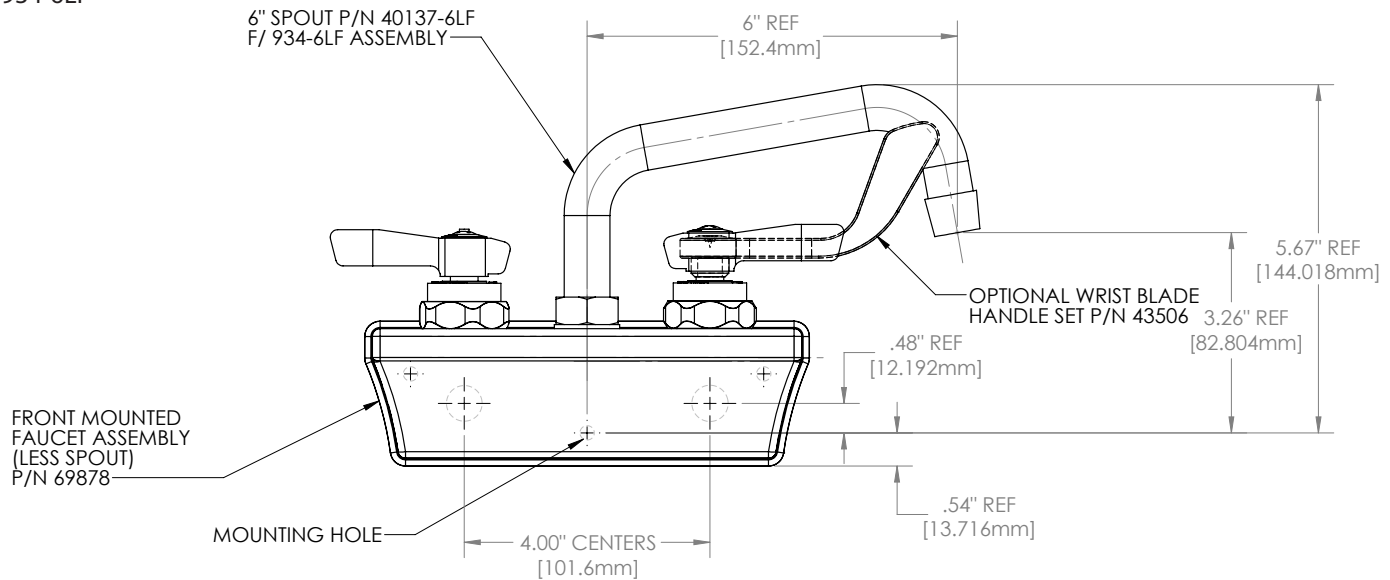

MODEL NOS.	934-6LF	934-10LF	934DJ-LF	934GN-LF
WIDTH, INCHES (mm)	7.25 (184.15)			
HEIGHT, INCHES (mm)	4" not including spout			
DEPTH, INCHES (mm)	2.16 (54.864)			
SHIP WEIGHT, LBS. (kg)	2???			
WATER FAUCET	Hot and cold, heavy-duty all brass construction. Chrome plated.			
WATER SPOUT STYLE	6" Swing spout	10" Swing spout	Double-jointed swing spout	Gooseneck swingspout
PLUMBING	Hot and cold water connection. 9/16 - 24 thread.			

Form No. Z2613
Rev. 08.02.19

934 FRONT-LOADING WALL MOUNT FAUCET

934-LF
(no spout)

934 FRONT-LOADING WALL MOUNT FAUCET

934-6LF

934-10LF

934 FRONT-LOADING WALL MOUNT FAUCET

934GN-LF