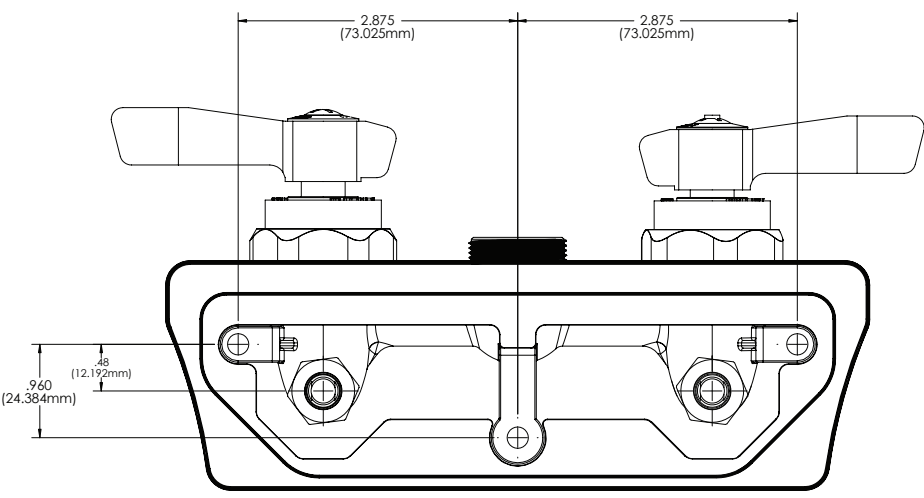

934 FRONT-LOADING WALL MOUNT FAUCET

934-LF
(no spout)