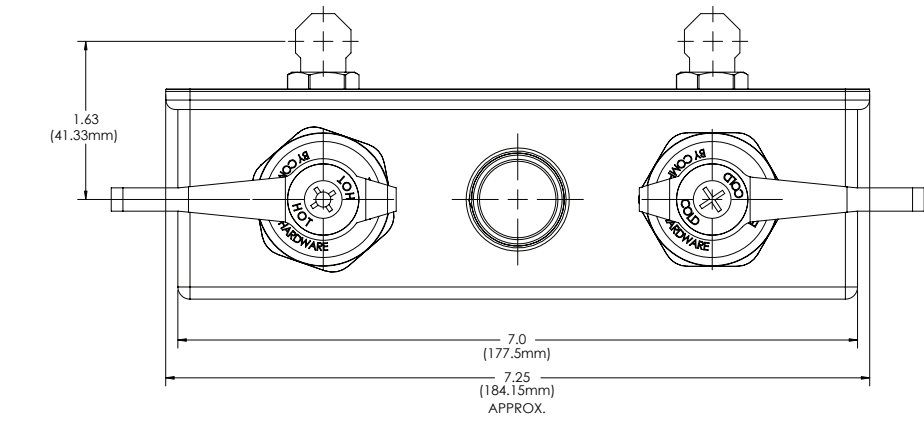

934 FRONT-LOADING WALL MOUNT FAUCET

934-LF
(no spout)