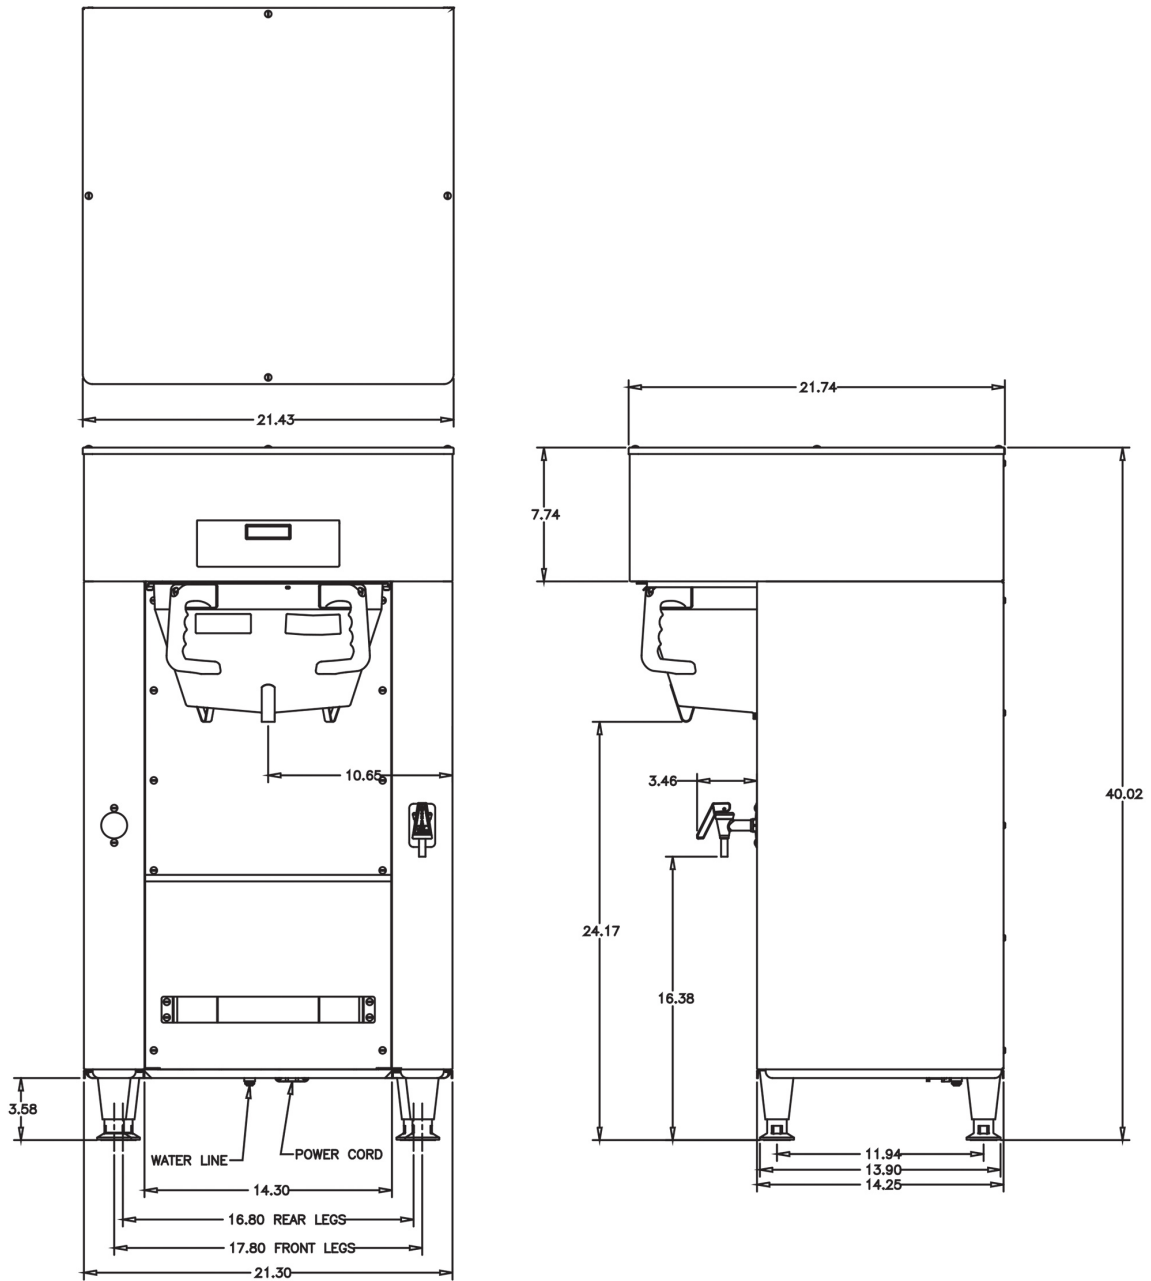

Last Updated:  
11/30/2023

	Unit			Shipping				
	Height	Width	Depth	Height	Width	Depth	Weight	Volume
English	40.0 in.	21.3 in.	21.7 in.	43.8 in.	26.5 in.	26.5 in.	107.000 lbs	17.780 ft <sup>3</sup>
Metric	101.6 cm	54.1 cm	55.1 cm	111.1 cm	67.3 cm	67.3 cm	48.535 kgs	0.503 m <sup>3</sup>