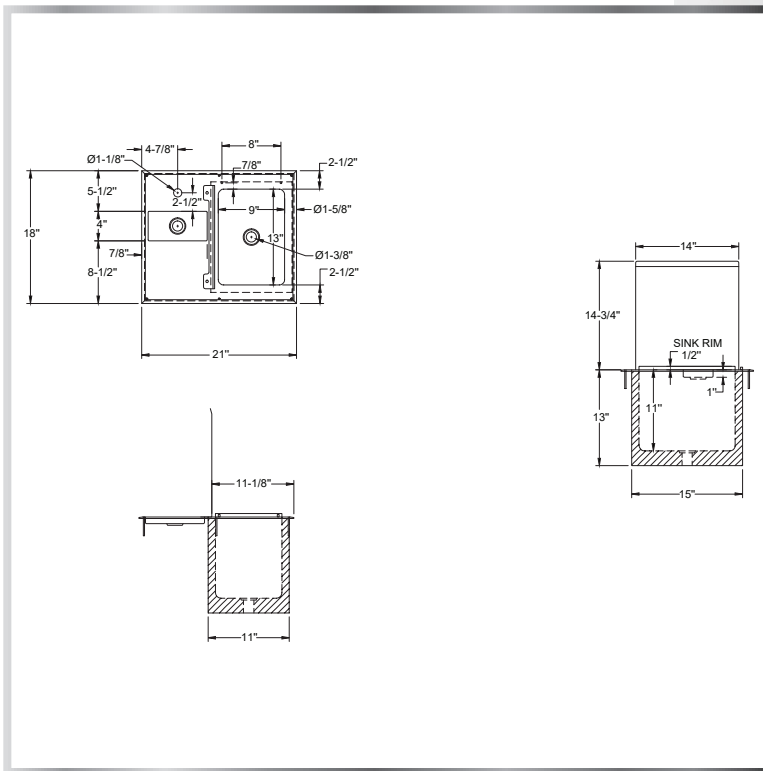

# DROP-IN ICE & WATER UNIT

### MATERIALS

- 14 Gauge 304 Series Stainless Steel Deck
- 18 Gauge 304 Series Stainless Steel Body and Cover

### FEATURES

- Left Water Station
- Left Water Filler Stand With Perforated Insert
- 11" Deep Insulated Ice Bin
- Removable Sliding Lid
- Includes Drains

MODEL NUMBER	LENGTH	WIDTH	RECOMMENDED CUTOUT
DIB-2118-WS	21"	18"	20-1/4" x 17-1/4"