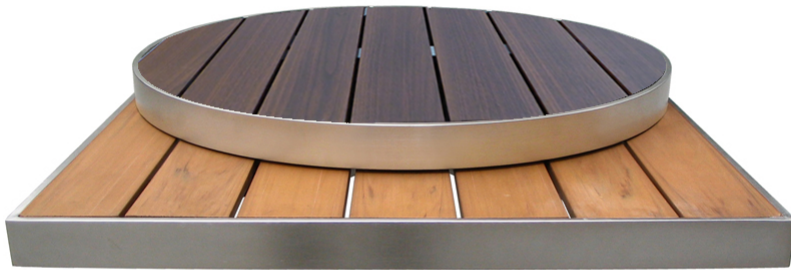

DETAILS

TS 48"x 30" Lbs 22

Outdoor Table Top

Wood-Look Aluminum Slats

View Table Top & Base Fit Guide under Assembly instructions

Top Thickness: 1 3/4"

Top: Aluminum, Brushed

Assembly Required: Yes

SHIPPING

Master Pack Quantity: 1

FOB: PA 17042

Quick Ship Finishes:

06-401 Oak w / Brushed Aluminum Edge

06-402 Wenge w / Brushed Aluminum Edge

24-400 Grey w / A/Black Edge