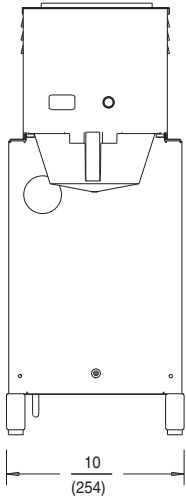

Accessories

Bloomfield offers a full line of airpot, thermal servers and coffee grinders.

BLOOMFIELD

MODELS

8783, 8785, 8785XL

DIMENSIONS: $\frac{\text{INCH}}{\text{(MM)}}$

MODELS	A		B		C	
	INCHES	(MM)	INCHES	(MM)	INCHES	(MM)
8783 (CA)	24	(610)	13 3/4	(349)	2 5/16	(58)
8785 (CA)	21 1/2	(546)	13 3/4	(349)	2 5/16	(58)
8785XL	17 3/4	(451)	9 3/4	(248)	1 5/16	(33)

SPECIFICATIONS:

MODELS	WATTS	VOLTS	AMPS	PHASE	POWER SUPPLY CORD
8783/8785/8785XL	1800	120	15	SINGLE	NEMA 5-15P
■◆■ 8783CA/8785CA	1500	120	12.5	SINGLE	NEMA 5-15P

■◆■ Meets Canadian standards.

NOTE: Specifications are subject to change without notice and are not intended for installation purposes. See operation and maintenance manual for complete instructions.