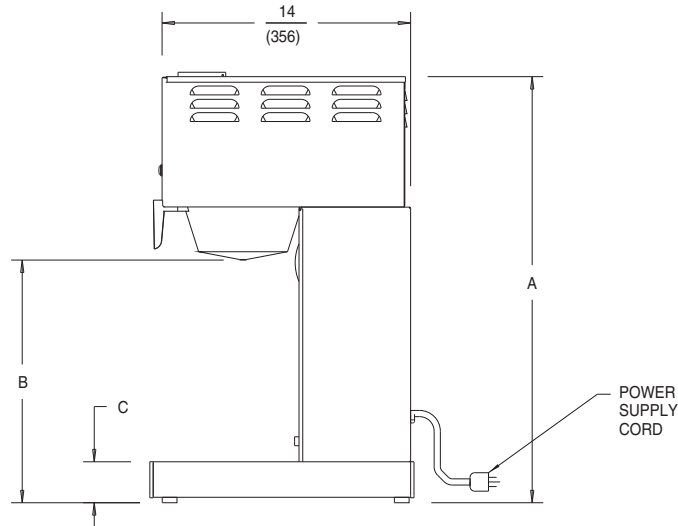

Accessories

Bloomfield offers a full line of airpot, thermal servers and coffee grinders.

BLOOMFIELD

MODELS

8783, 8785, 8785XL

DIMENSIONS: $\frac{\text{INCH}}{\text{(MM)}}$

MODELS	A		B		C	
	INCHES	(MM)	INCHES	(MM)	INCHES	(MM)
8783 (CA)	24	(610)	13 3/4	(349)	2 5/16	(58)
8785 (CA)	21 1/2	(546)	13 3/4	(349)	2 5/16	(58)
8785XL	17 3/4	(451)	9 3/4	(248)	1 5/16	(33)

SPECIFICATIONS:

MODELS	WATTS	VOLTS	AMPS	PHASE	POWER SUPPLY CORD
8783/8785/8785XL	1800	120	15	SINGLE	NEMA 5-15P
■◆■ 8783CA/8785CA	1500	120	12.5	SINGLE	NEMA 5-15P

■◆■ Meets Canadian standards.

NOTE: Specifications are subject to change without notice and are not intended for installation purposes. See operation and maintenance manual for complete instructions.