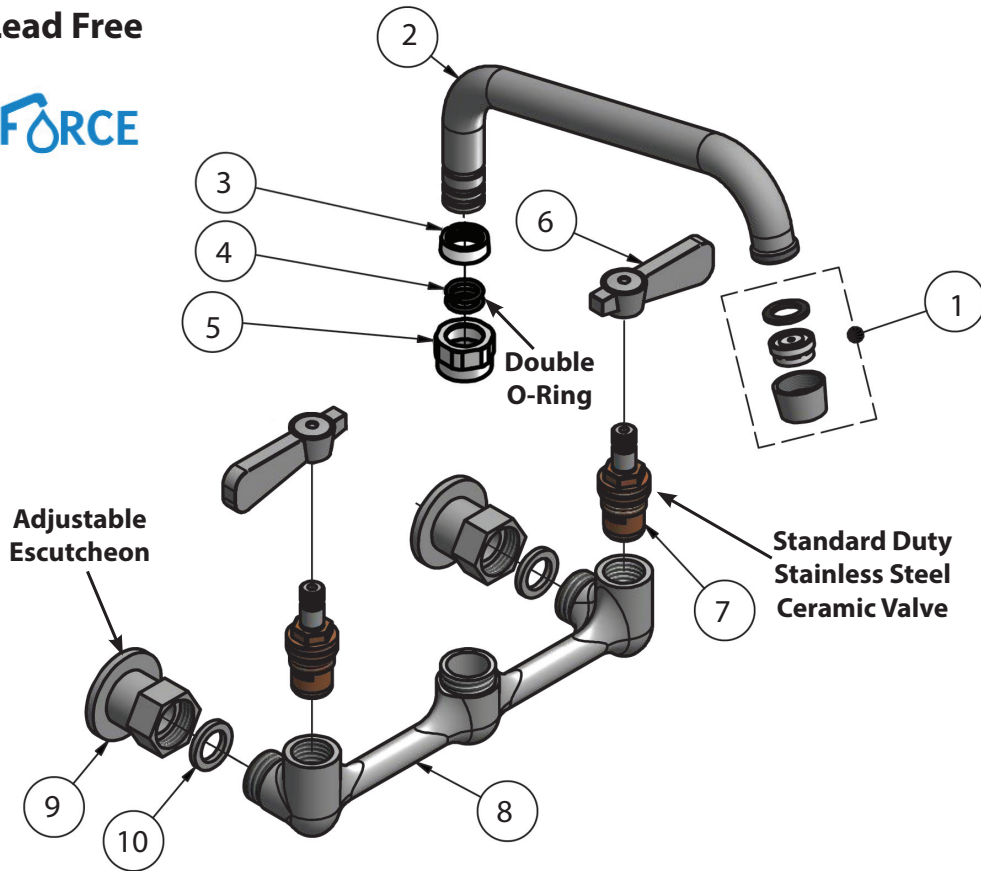

BK-DMMK-90
Faucet Mounting Kit - *SOLD SEPARATELY*

Product Specifications:

- 1/4 Turn Ceramic Cartridges
- Stainless Steel Valves
- Color Coded Hot & Cold Indicators
- Double O-Ring Spout Seal
- High Polished Chrome Finish
- Lead Free Compliant
- 2.0 GPM Flow Rate
- Full Replacement Parts Available

Certifications:

PRODUCT SPECIFICATION SHEET

RESOURCES

8" Splash Mount Standard Duty Faucet with Swing Spout

Model: BKF-8W-G, Lead Free

Exploded Parts Detail:

Diagram #	Quantity	Part Number	Description
1	1	BKF-AER	Aerator
2	1	BKF-SPT-XX-G	Spout
3	1	BKF-SPT-SPACER	Spacer
4	2	BKF-SPT-ORING	O-Ring
5	1	BKF-SPT-NUT	Spout Nut
6	2	BKF-SBH	Handle
7	2	(1) BKF-8W-HVC-G & (1) BKF-8W-CVC-G	Ceramic Valves
8	1	BKF-8W-XX-G	Faucet Body
9	2	BKF-8W-ESC	Valve Mounting Nut
10	2	BKF-8W-ESC-WASHER	0.63 O-Ring

Optional Spouts & Parts:

Standard Duty Gooseneck Spout
BKF-SPT-3G-G, BKF-SPT-5G-G
BKF-SPT-8G-G

Standard Duty DJ Swing Spout
BKF-SPT-18-G

Standard Duty Swing Spout
BKF-SPT-6-G, BKF-SPT-8-G
BKF-SPT-10-G, BKF-SPT-12-G
BKF-SPT-14-G, BKF-SPT-16-G