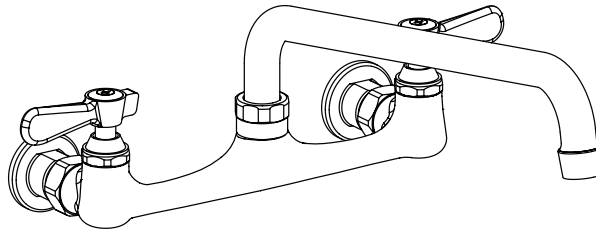

Use your smart phone to scan the above QR code to visit our website: www.bk-resources.com

8" Splash Mount Standard Duty Faucet with Swing Spout

Model: BKF-8W-G, Lead Free

Options:

BKF-C414-VR
Vandal Resistant Aerator - .5 GPM

BK-DMMK-90
Faucet Mounting Kit - *SOLD SEPARATELY*

Product Specifications:

- 1/4 Turn Ceramic Cartridges
- Stainless Steel Valves
- Color Coded Hot & Cold Indicators
- Double O-Ring Spout Seal
- High Polished Chrome Finish
- Lead Free Compliant
- 2.0 GPM Flow Rate
- Full Replacement Parts Available

Product Detail:

Model Number	DIM. A	DIM. B	DIM. C
BKF-8W-6-G	1.88" [47.6]	4.16" [105.6]	6" [152.4]
BKF-8W-8-G	2.31" [58.7]	4.56" [115.8]	8" [203.2]
BKF-8W-10-G	2.69" [68.3]	4.88" [123.8]	10" [254]
BKF-8W-12-G	3.56" [90.5]	5.31" [134.9]	12" [304.8]
BKF-8W-14-G	3.5" [88.9]	5.75" [146]	14" [355.6]
BKF-8W-16-G	3.88" [98.4]	6.09" [154.8]	16" [406.4]

Certifications:

PRODUCT SPECIFICATION SHEET

RESOURCES

8" Splash Mount Standard Duty Faucet with Swing Spout

Model: BKF-8W-G, Lead Free

Exploded Parts Detail:

Diagram #	Quantity	Part Number	Description
1	1	BKF-AER	Aerator
2	1	BKF-SPT-XX-G	Spout
3	1	BKF-SPT-SPACER	Spacer
4	2	BKF-SPT-ORING	O-Ring
5	1	BKF-SPT-NUT	Spout Nut
6	2	BKF-SBH	Handle
7	2	(1) BKF-8W-HVC-G & (1) BKF-8W-CVC-G	Ceramic Valves
8	1	BKF-8W-XX-G	Faucet Body
9	2	BKF-8W-ESC	Valve Mounting Nut
10	2	BKF-8W-ESC-WASHER	0.63 O-Ring