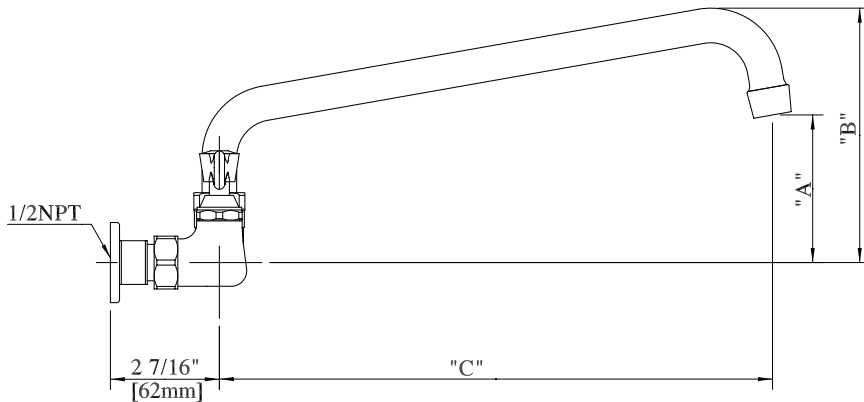

Use your smart phone to scan the above QR code to visit our website: www.bk-resources.com

8" Splash Mount Standard Duty Faucet with Swing Spout

Model: BKF-8W-G, Lead Free

Options:

BKF-C414-VR
Vandal Resistant Aerator - .5 GPM

BK-DMMK-90
Faucet Mounting Kit - *SOLD SEPARATELY*

Product Specifications:

- 1/4 Turn Ceramic Cartridges
- Stainless Steel Valves
- Color Coded Hot & Cold Indicators
- Double O-Ring Spout Seal
- High Polished Chrome Finish
- Lead Free Compliant
- 2.0 GPM Flow Rate
- Full Replacement Parts Available

Product Detail:

Model Number	DIM. A	DIM. B	DIM. C
BKF-8W-6-G	1.88" [47.6]	4.16" [105.6]	6" [152.4]
BKF-8W-8-G	2.31" [58.7]	4.56" [115.8]	8" [203.2]
BKF-8W-10-G	2.69" [68.3]	4.88" [123.8]	10" [254]
BKF-8W-12-G	3.56" [90.5]	5.31" [134.9]	12" [304.8]
BKF-8W-14-G	3.5" [88.9]	5.75" [146]	14" [355.6]
BKF-8W-16-G	3.88" [98.4]	6.09" [154.8]	16" [406.4]