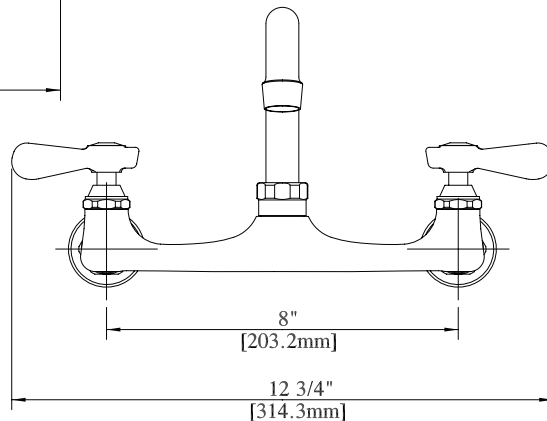

Use your smart phone to scan the above QR code to visit our website: www.bk-resources.com

8" Splash Mount Standard Duty Faucet with Swing Spout

Model: BKF-8W-G, Lead Free

Options:

BKF-C414-VR
Vandal Resistant Aerator - .5 GPM

BK-DMMK-90
Faucet Mounting Kit - *SOLD SEPARATELY*

Product Specifications:

- 1/4 Turn Ceramic Cartridges
- Stainless Steel Valves
- Color Coded Hot & Cold Indicators
- Double O-Ring Spout Seal
- High Polished Chrome Finish
- Lead Free Compliant
- 2.0 GPM Flow Rate
- Full Replacement Parts Available

Product Detail:

Model Number	DIM. A	DIM. B	DIM. C
BKF-8W-6-G	1.88" [47.6]	4.16" [105.6]	6" [152.4]
BKF-8W-8-G	2.31" [58.7]	4.56" [115.8]	8" [203.2]
BKF-8W-10-G	2.69" [68.3]	4.88" [123.8]	10" [254]
BKF-8W-12-G	3.56" [90.5]	5.31" [134.9]	12" [304.8]
BKF-8W-14-G	3.5" [88.9]	5.75" [146]	14" [355.6]
BKF-8W-16-G	3.88" [98.4]	6.09" [154.8]	16" [406.4]

Certifications:

PRODUCT SPECIFICATION SHEET

RESOURCES

8" Splash Mount Standard Duty Faucet with Swing Spout

Model: BKF-8W-G, Lead Free

Exploded Parts Detail:

Diagram #	Quantity	Part Number	Description
1	1	BKF-AER	Aerator
2	1	BKF-SPT-XX-G	Spout
3	1	BKF-SPT-SPACER	Spacer
4	2	BKF-SPT-ORING	O-Ring
5	1	BKF-SPT-NUT	Spout Nut
6	2	BKF-SBH	Handle
7	2	(1) BKF-8W-HVC-G & (1) BKF-8W-CVC-G	Ceramic Valves
8	1	BKF-8W-XX-G	Faucet Body
9	2	BKF-8W-ESC	Valve Mounting Nut
10	2	BKF-8W-ESC-WASHER	0.63 O-Ring