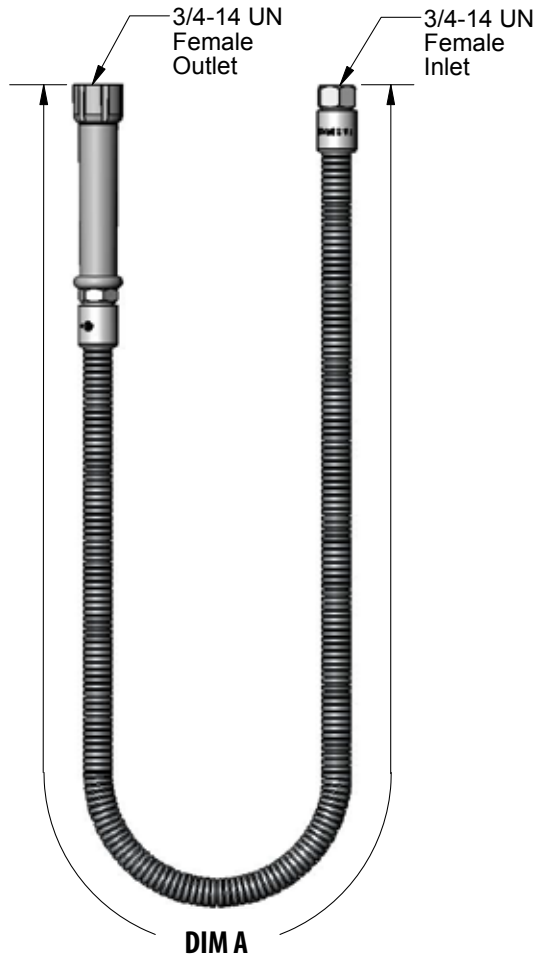

Stainless Steel Spray Hose

Model: BKH-XX-G, Lead Free

Product Detail:

Model Number	DIM. A
BKH-15-G	15"
BKH-28-G	28"
BKH-44-G	44"
BKH-60-G	60"
BKH-72-G	72"

Product Specifications:

- Includes Universal Adapter
- Recommended POP Item
- Rated To 300 PSI

Exploded Parts Detail:

Diagram #	Quantity	Description
1	1	Washer
2	1	Grip Handle
3	1	Nut
4	1	Washer
5	1	Adapter

Due to our commitment to improving our products, specifications are subject to change without notice.