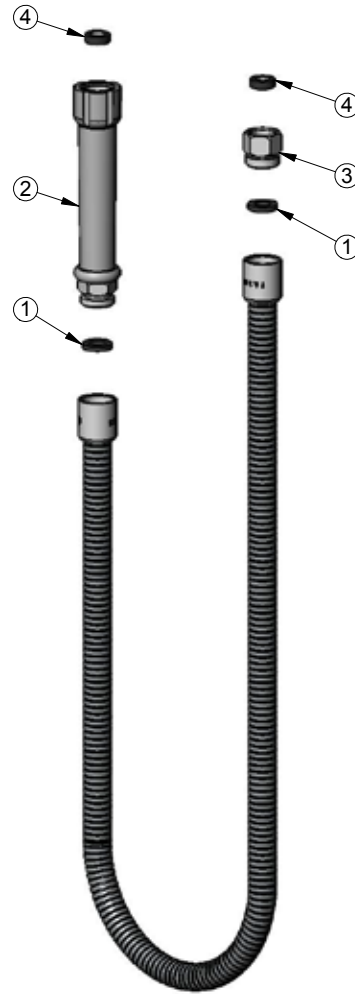

Stainless Steel Spray Hose

Model: BKH-XX-G, Lead Free

Product Detail:

Model Number	DIM. A
BKH-15-G	15"
BKH-28-G	28"
BKH-44-G	44"
BKH-60-G	60"
BKH-72-G	72"

Product Specifications:

- Includes Universal Adapter
- Recommended POP Item
- Rated To 300 PSI

Exploded Parts Detail:

Diagram #	Quantity	Description
1	1	Washer
2	1	Grip Handle
3	1	Nut
4	1	Washer
5	1	Adapter

Due to our commitment to improving our products, specifications are subject to change without notice.