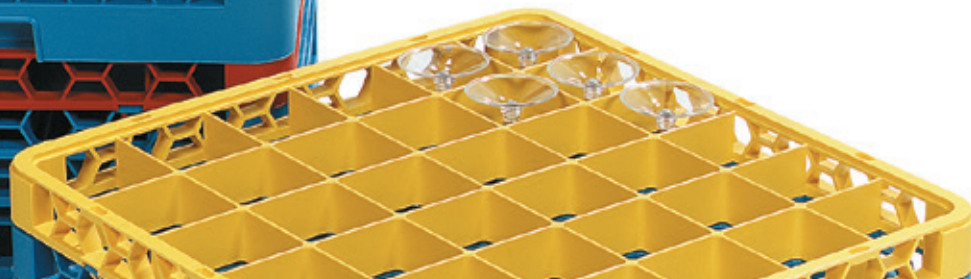

CARLISLE

FOODSERVICE PRODUCTS

COLOR-CODED
GLASS RACK
EXTENDERS

OPTICLEANTM EXTENDERS

Organize Your Operation

If your operation has multiple drinkware styles that need to be washed, stored, and easily identified, Carlisle has a solution to make work easier. Our OptiClean extenders are now available in six color choices. Use them to color code your glass racks for easy site organization, employee training or glass and glass rack organization consistency.

ORDERING DETAILS

Glass Rack & Extender Combo

Glass Racks and Extenders are available in a variety of combinations. Just select the compartment size you need and choose the color extender you want.

Individual Divided Extenders

Want to simply update your current OptiClean Glass Racks with the color-coded option? You can order Divided Extenders separately in any of the six colors shown below.

NOTE: You may order the entire rack assembly in blue *or* choose to color code the extender(s) in one of the other five color options.