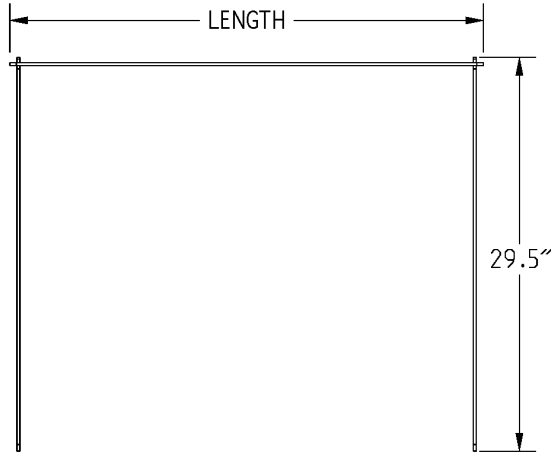

Certifications / Approvals

SEFA 8 Metal Casework

Item No.: _____
 Project No.: _____
 S.I.S. No.: _____

Knock-Down Desk Partitions

TOP VIEW

FRONT VIEW

SIDE VIEW

description	height		length		quantity per pack	model #
	in	mm	in	mm		
knockdown partition	24"	610	24"	610	1	BGDP-2424
knockdown partition	24"	610	30"	762	1	BGDP-2430
knockdown partition	24"	610	36"	914	1	BGDP-2436
knockdown partition	24"	610	48"	1219	1	BGDP-2448