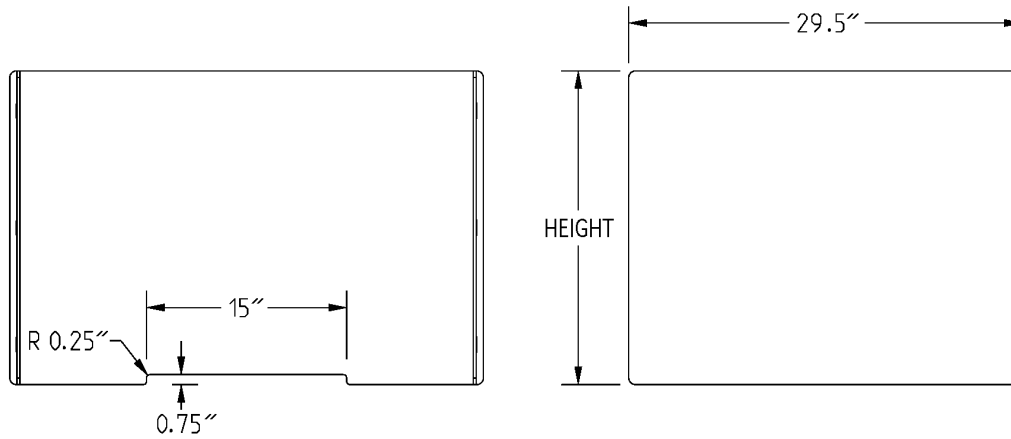

Certifications / Approvals

SEFA 8 Metal Casework

Item No.: _____
 Project No.: _____
 S.I.S. No.: _____

Knock-Down Desk Partitions

TOP VIEW

FRONT VIEW

SIDE VIEW

description	height		length		quantity per pack	model #
	in	mm	in	mm		
knockdown partition	24"	610	24"	610	1	BGDP-2424
knockdown partition	24"	610	30"	762	1	BGDP-2430
knockdown partition	24"	610	36"	914	1	BGDP-2436
knockdown partition	24"	610	48"	1219	1	BGDP-2448