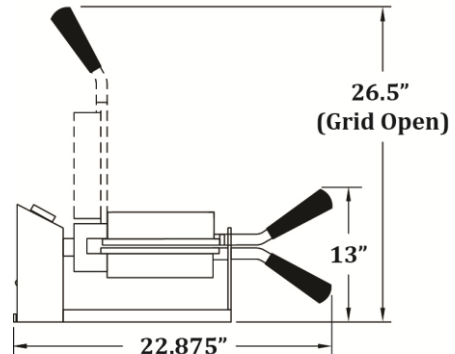

GOLD MEDAL® PRODUCTS CO.

Digital Belgian Waffle Baker w/Rem. Grids

Model No. 5042E

Specifications

Operator End View

Side View

Overall Dimensions:

Width: 10"

Depth: 22.875"

Height: 13"

(Dimensions w/grids in closed position.)

Features:

- Removable Grids
- Electronic Control

Electrical - Domestic

120V

1300 WATTS 60 Hz

(NEMA 5-15P) Plug

Plug Type:

NEMA 5-15P

Agency Approvals:

Gold Medal Products Co.

10700 Medallion Drive, Cincinnati, OH 45241

Ph: (513) 769-7676, (800) 543-0862; Fax: (513) 769-8500

gmpopcorn.com info@gmpopcorn.com