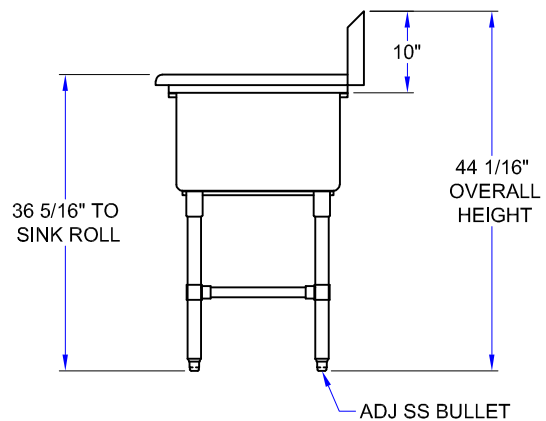

DETAILED SPECIFICATIONS

"1PB-1D" PRO-BOWL COMPARTMENT SINKS

12" DEEP (D')	WT. (LBS)	14" DEEP (D')	WT. (LBS)	OVERALL LENGTH (L)	OVERALL WIDTH (W)	INSIDE LENGTH (L')	INSIDE WIDTH (W')	A	B	C
1PB1618-1D18L/R	51	1PB16184-1D18L/R	53	38-3/16"	23-1/2"	16"	18"	11-15/16"	6-9/16"	18"
1PB1618-1D24L/R	55	1PB16184-1D24L/R	57	44-3/16"	23-1/2"	16"	18"	11-15/16"	6-9/16"	24"
1PB1620-1D18L/R	53	1PB16204-1D18L/R	55	38-3/16"	25-1/2"	16"	20"	12-15/16"	6-9/16"	18"
1PB1620-1D24L/R	57	1PB16204-1D24L/R	59	44-3/16"	25-1/2"	16"	20"	12-15/16"	6-9/16"	24"
1PB18-1D18L/R	53	1PB184-1D18L/R	55	40-3/16"	23-1/2"	18"	18"	11-15/16"	7-9/16"	18"
1PB18-1D24L/R	57	1PB184-1D24L/R	59	46-3/16"	23-1/2"	18"	18"	11-15/16"	7-9/16"	24"
1PB18-1D30L/R	60	1PB184-1D30L/R	63	52-3/16"	23-1/2"	18"	18"	11-15/16"	7-9/16"	30"
1PB1824-1D18L/R	60	1PB18244-1D18L/R	63	40-3/16"	29-1/2"	18"	24"	14-15/16"	7-9/16"	18"
1PB1824-1D24L/R	64	1PB18244-1D24L/R	67	46-3/16"	29-1/2"	18"	24"	14-15/16"	7-9/16"	24"
1PB1824-1D30L/R	69	1PB18244-1D30L/R	71	52-3/16"	29-1/2"	18"	24"	14-15/16"	7-9/16"	30"
1PB20-1D18L/R	60	1PB204-1D18L/R	63	42-3/16"	25-1/2"	20"	20"	12-15/16"	8-9/16"	18"
1PB20-1D24L/R	64	1PB204-1D24L/R	67	48-3/16"	25-1/2"	20"	20"	12-15/16"	8-9/16"	24"
1PB20-1D30L/R	68	1PB204-1D30L/R	71	54-3/16"	25-1/2"	20"	20"	12-15/16"	8-9/16"	30"
1PB24-1D24L/R	71	1PB244-1D24L/R	74	52-3/16"	29-1/2"	24"	24"	14-15/16"	10-9/16"	24"
1PB24-1D30L/R	75	1PB244-1D30L/R	79	58-3/16"	29-1/2"	24"	24"	14-15/16"	10-9/16"	30"
1PB3024-1D30L/R	82	1PB30244-1D30L/R	86	64-3/16"	29-1/2"	30"	24"	14-15/16"	13-9/16"	30"
1PB3024-1D36L/R	87	1PB30244-1D36L/R	90	70-3/16"	29-1/2"	30"	24"	14-15/16"	13-9/16"	36"

MUST SPECIFY LEFT (L) OR RIGHT (R) SIDE DRAIN BOARD

ALL DIMENSIONS ARE TYPICAL. TOLERANCE +/- .500". JOHN BOOS & CO. RESERVES THE RIGHT TO CHANGE SPECIFICATIONS WITHOUT NOTICE.