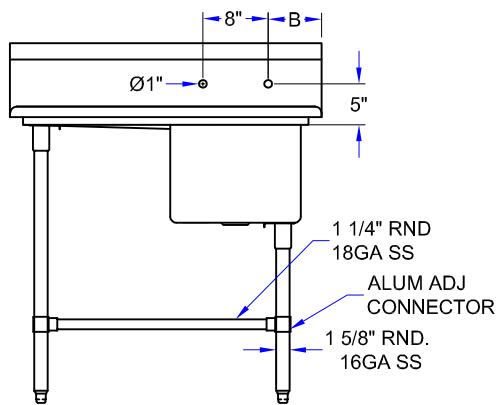

DETAILED SPECIFICATIONS

"1PB-1D" PRO-BOWL COMPARTMENT SINKS

12" DEEP (D')	WT. (LBS)	14" DEEP (D')	WT. (LBS)	OVERALL LENGTH (L)	OVERALL WIDTH (W)	INSIDE LENGTH (L')	INSIDE WIDTH (W')	A	B	C
1PB1618-1D18L/R	51	1PB16184-1D18L/R	53	38-3/16"	23-1/2"	16"	18"	11-15/16"	6-9/16"	18"
1PB1618-1D24L/R	55	1PB16184-1D24L/R	57	44-3/16"	23-1/2"	16"	18"	11-15/16"	6-9/16"	24"
1PB1620-1D18L/R	53	1PB16204-1D18L/R	55	38-3/16"	25-1/2"	16"	20"	12-15/16"	6-9/16"	18"
1PB1620-1D24L/R	57	1PB16204-1D24L/R	59	44-3/16"	25-1/2"	16"	20"	12-15/16"	6-9/16"	24"
1PB18-1D18L/R	53	1PB184-1D18L/R	55	40-3/16"	23-1/2"	18"	18"	11-15/16"	7-9/16"	18"
1PB18-1D24L/R	57	1PB184-1D24L/R	59	46-3/16"	23-1/2"	18"	18"	11-15/16"	7-9/16"	24"
1PB18-1D30L/R	60	1PB184-1D30L/R	63	52-3/16"	23-1/2"	18"	18"	11-15/16"	7-9/16"	30"
1PB1824-1D18L/R	60	1PB18244-1D18L/R	63	40-3/16"	29-1/2"	18"	24"	14-15/16"	7-9/16"	18"
1PB1824-1D24L/R	64	1PB18244-1D24L/R	67	46-3/16"	29-1/2"	18"	24"	14-15/16"	7-9/16"	24"
1PB1824-1D30L/R	69	1PB18244-1D30L/R	71	52-3/16"	29-1/2"	18"	24"	14-15/16"	7-9/16"	30"
1PB20-1D18L/R	60	1PB204-1D18L/R	63	42-3/16"	25-1/2"	20"	20"	12-15/16"	8-9/16"	18"
1PB20-1D24L/R	64	1PB204-1D24L/R	67	48-3/16"	25-1/2"	20"	20"	12-15/16"	8-9/16"	24"
1PB20-1D30L/R	68	1PB204-1D30L/R	71	54-3/16"	25-1/2"	20"	20"	12-15/16"	8-9/16"	30"
1PB24-1D24L/R	71	1PB244-1D24L/R	74	52-3/16"	29-1/2"	24"	24"	14-15/16"	10-9/16"	24"
1PB24-1D30L/R	75	1PB244-1D30L/R	79	58-3/16"	29-1/2"	24"	24"	14-15/16"	10-9/16"	30"
1PB3024-1D30L/R	82	1PB30244-1D30L/R	86	64-3/16"	29-1/2"	30"	24"	14-15/16"	13-9/16"	30"
1PB3024-1D36L/R	87	1PB30244-1D36L/R	90	70-3/16"	29-1/2"	30"	24"	14-15/16"	13-9/16"	36"

MUST SPECIFY LEFT (L) OR RIGHT (R) SIDE DRAIN BOARD

ALL DIMENSIONS ARE TYPICAL. TOLERANCE +/- .500". JOHN BOOS & CO. RESERVES THE RIGHT TO CHANGE SPECIFICATIONS WITHOUT NOTICE.