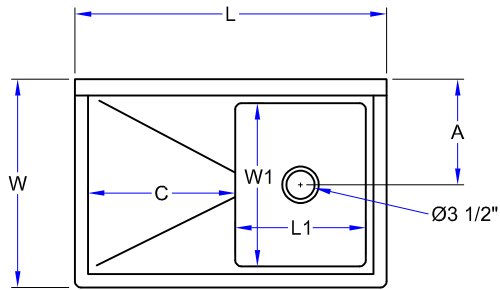

DETAILED SPECIFICATIONS

"1PB-1D" PRO-BOWL COMPARTMENT SINKS

12" DEEP (D')	WT. (LBS)	14" DEEP (D')	WT. (LBS)	OVERALL LENGTH (L)	OVERALL WIDTH (W)	INSIDE LENGTH (L')	INSIDE WIDTH (W')	A	B	C
1PB1618-1D18L/R	51	1PB16184-1D18L/R	53	38-3/16"	23-1/2"	16"	18"	11-15/16"	6-9/16"	18"
1PB1618-1D24L/R	55	1PB16184-1D24L/R	57	44-3/16"	23-1/2"	16"	18"	11-15/16"	6-9/16"	24"
1PB1620-1D18L/R	53	1PB16204-1D18L/R	55	38-3/16"	25-1/2"	16"	20"	12-15/16"	6-9/16"	18"
1PB1620-1D24L/R	57	1PB16204-1D24L/R	59	44-3/16"	25-1/2"	16"	20"	12-15/16"	6-9/16"	24"
1PB18-1D18L/R	53	1PB184-1D18L/R	55	40-3/16"	23-1/2"	18"	18"	11-15/16"	7-9/16"	18"
1PB18-1D24L/R	57	1PB184-1D24L/R	59	46-3/16"	23-1/2"	18"	18"	11-15/16"	7-9/16"	24"
1PB18-1D30L/R	60	1PB184-1D30L/R	63	52-3/16"	23-1/2"	18"	18"	11-15/16"	7-9/16"	30"
1PB1824-1D18L/R	60	1PB18244-1D18L/R	63	40-3/16"	29-1/2"	18"	24"	14-15/16"	7-9/16"	18"
1PB1824-1D24L/R	64	1PB18244-1D24L/R	67	46-3/16"	29-1/2"	18"	24"	14-15/16"	7-9/16"	24"
1PB1824-1D30L/R	69	1PB18244-1D30L/R	71	52-3/16"	29-1/2"	18"	24"	14-15/16"	7-9/16"	30"
1PB20-1D18L/R	60	1PB204-1D18L/R	63	42-3/16"	25-1/2"	20"	20"	12-15/16"	8-9/16"	18"
1PB20-1D24L/R	64	1PB204-1D24L/R	67	48-3/16"	25-1/2"	20"	20"	12-15/16"	8-9/16"	24"
1PB20-1D30L/R	68	1PB204-1D30L/R	71	54-3/16"	25-1/2"	20"	20"	12-15/16"	8-9/16"	30"
1PB24-1D24L/R	71	1PB244-1D24L/R	74	52-3/16"	29-1/2"	24"	24"	14-15/16"	10-9/16"	24"
1PB24-1D30L/R	75	1PB244-1D30L/R	79	58-3/16"	29-1/2"	24"	24"	14-15/16"	10-9/16"	30"
1PB3024-1D30L/R	82	1PB30244-1D30L/R	86	64-3/16"	29-1/2"	30"	24"	14-15/16"	13-9/16"	30"
1PB3024-1D36L/R	87	1PB30244-1D36L/R	90	70-3/16"	29-1/2"	30"	24"	14-15/16"	13-9/16"	36"

MUST SPECIFY LEFT (L) OR RIGHT (R) SIDE DRAIN BOARD

ALL DIMENSIONS ARE TYPICAL. TOLERANCE +/- .500". JOHN BOOS & CO. RESERVES THE RIGHT TO CHANGE SPECIFICATIONS WITHOUT NOTICE.