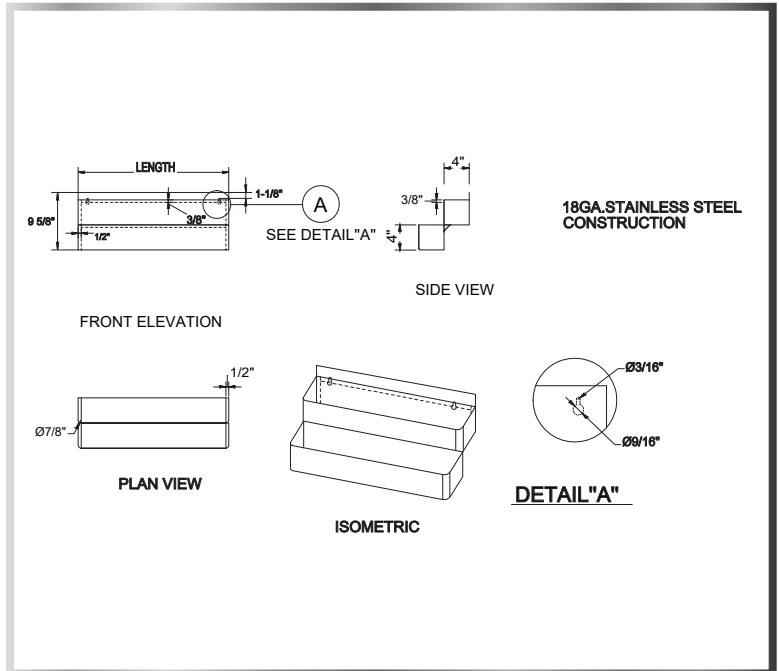

SPEED RAILS (SINGLE & DOUBLE)

UNDERBAR - SPEED RAILS

MATERIALS

- 18 Gauge 300 Series Stainless Steel; Fabricated

FEATURES

- Includes Mounting Kit (Keyhole Mount)

SR-D Shown

MODEL NUMBER	LENGTH
SR-24S	24"
SR-30S	30"
SR-36S	36"
SR-48S	48"
SR-24D	24"
SR-30D	30"
SR-36D	36"
SR-48D	48"

(S) = SINGLE (D) = DOUBLE