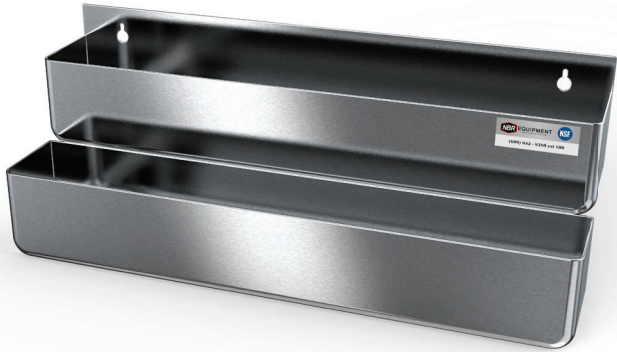

SPEED RAILS (SINGLE & DOUBLE)

UNDERBAR - SPEED RAILS

MATERIALS

- 18 Gauge 300 Series Stainless Steel; Fabricated

FEATURES

- Includes Mounting Kit (Keyhole Mount)

SR-D Shown

MODEL NUMBER	LENGTH
SR-24S	24"
SR-30S	30"
SR-36S	36"
SR-48S	48"
SR-24D	24"
SR-30D	30"
SR-36D	36"
SR-48D	48"

(S) = SINGLE (D) = DOUBLE