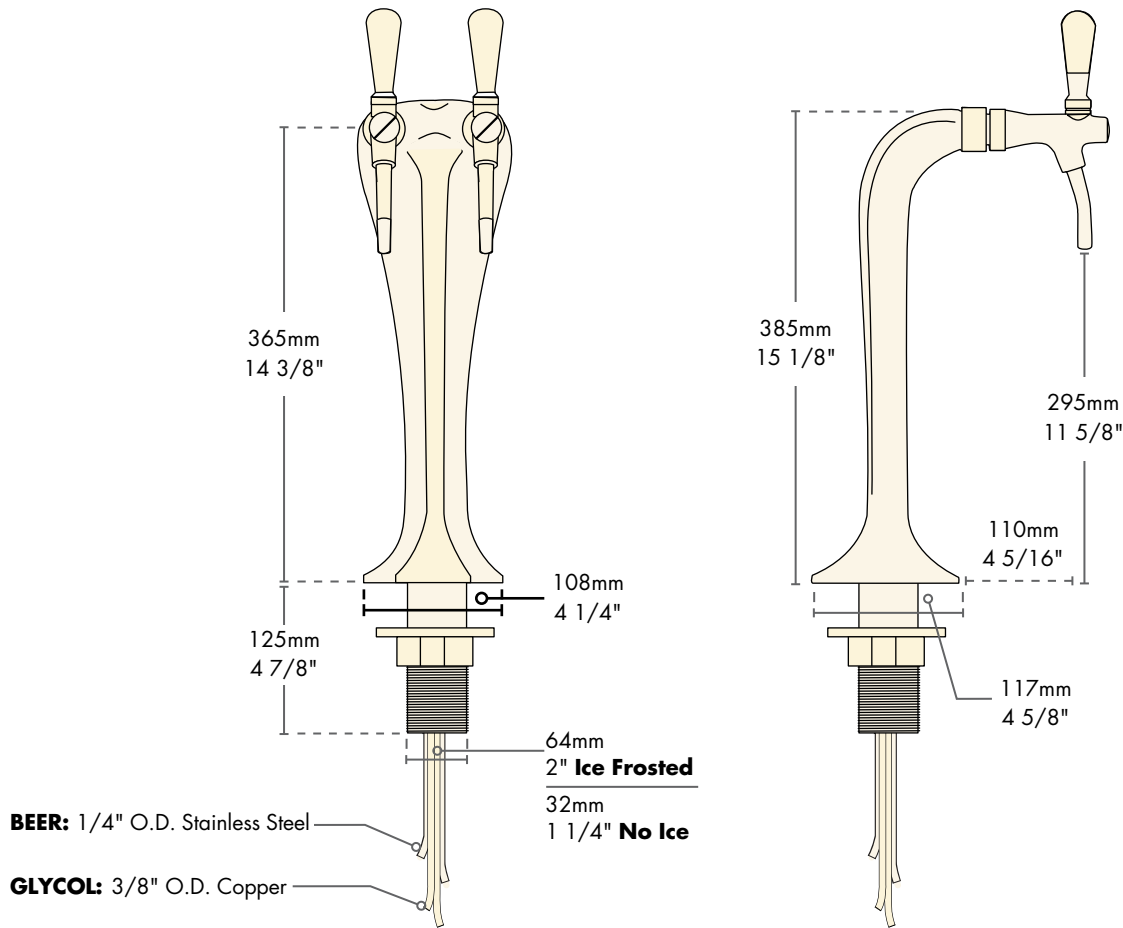

Specifications

Micro Matic reserves the right to change specifications without notice.

AUTOQUOTES

Part No.	Faucets	Finish	Dispense System	Shipping Weight	Box Dimensions
☐ MM1092F (Ice Frosted)	2	Chrome	Glycol	6 kg	711mm L x 203mm W x 203mm H
				12 lbs	28"L x 8"W x 8"L
☐ MM1092K (No Ice)	2	Chrome	Glycol	6 kg	711mm L x 203mm W x 203mm H
				12 lbs	28"L x 8"W x 8"L

Dimensions

Copyright ©2011 Micro Matic USA, Inc. All Rights Reserved.

00122D0810

www.micromatic.com

Toll Free: 1-(866) 327-4159

West	Central	Southeast	Northeast
19791 Bahama Street Northridge, CA 91324 Tel. (818) 701-9765 Fax. (818) 701-9844	10726 North Second Street Machesney Park, IL 61115 Tel. (815) 968-7557 Fax. (815) 968-0363	2364 Simon Court Brooksville, FL 34604 Tel. (352) 799-6331 Fax. (352) 796-2429	4601 Saucon Creek Road Center Valley, PA 18034 Tel. (610) 625-4464 Fax. (610) 625-4466